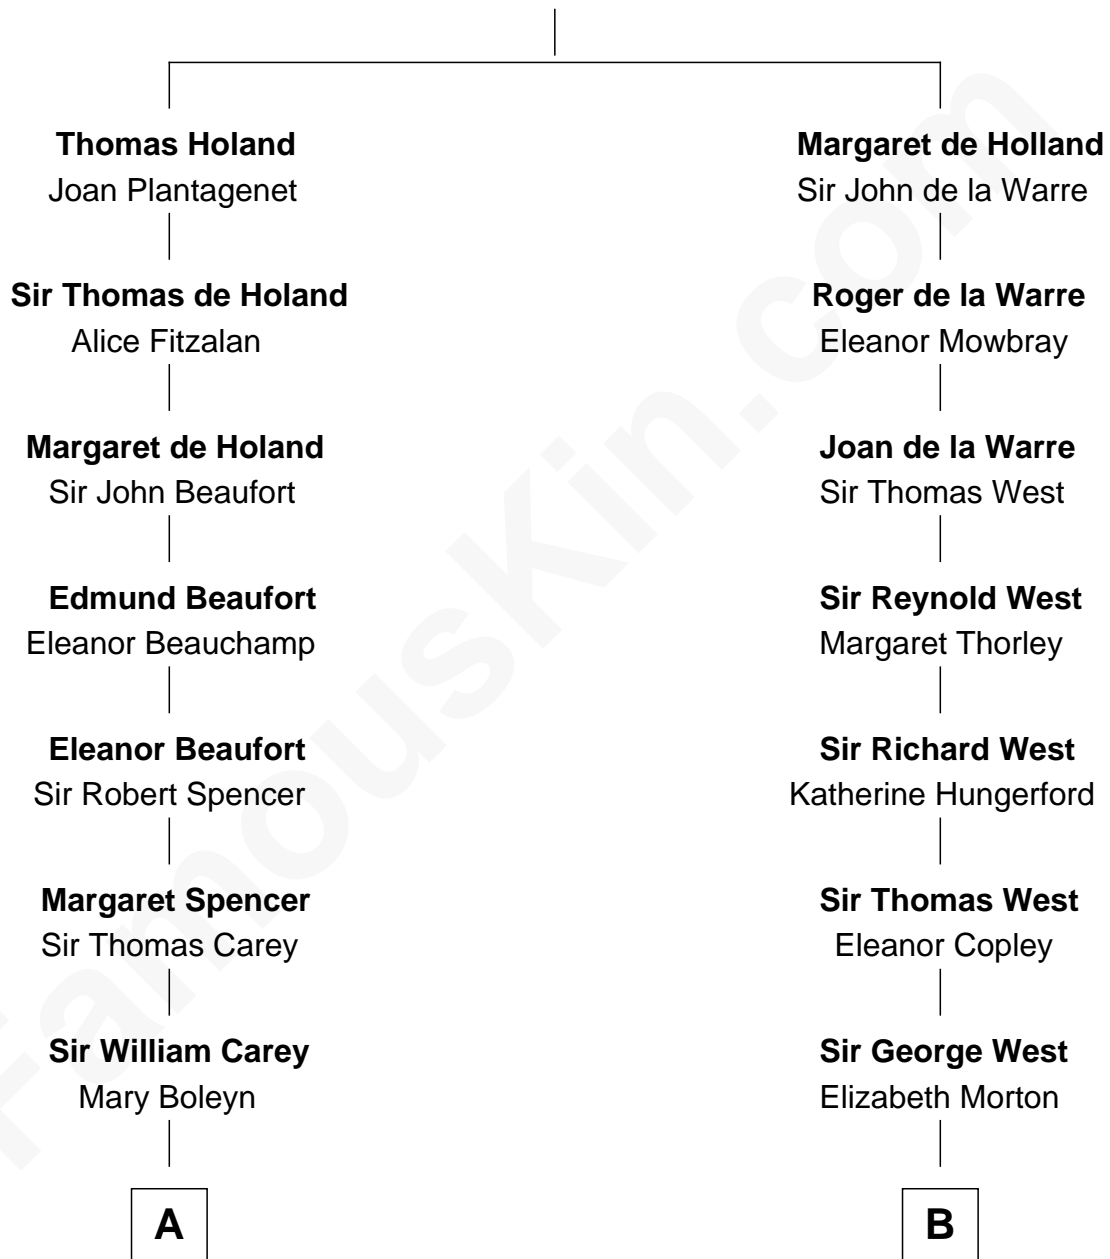

FamousKin.com Relationship Chart of

Charles Darwin

Theory of Evolution

16th cousin 3 times removed of

Ray Bradbury

Author of The Martian Chronicles

Sir Robert de Holland

Maude la Zouche

C

—
Samuel Hinkston Bradbury

Minnie Alice Davis

—
Leonard Spaulding Bradbury

Esther Marie Moberg

—
Ray Bradbury

Author of [The Martian Chronicles](#)

FamousKin.com