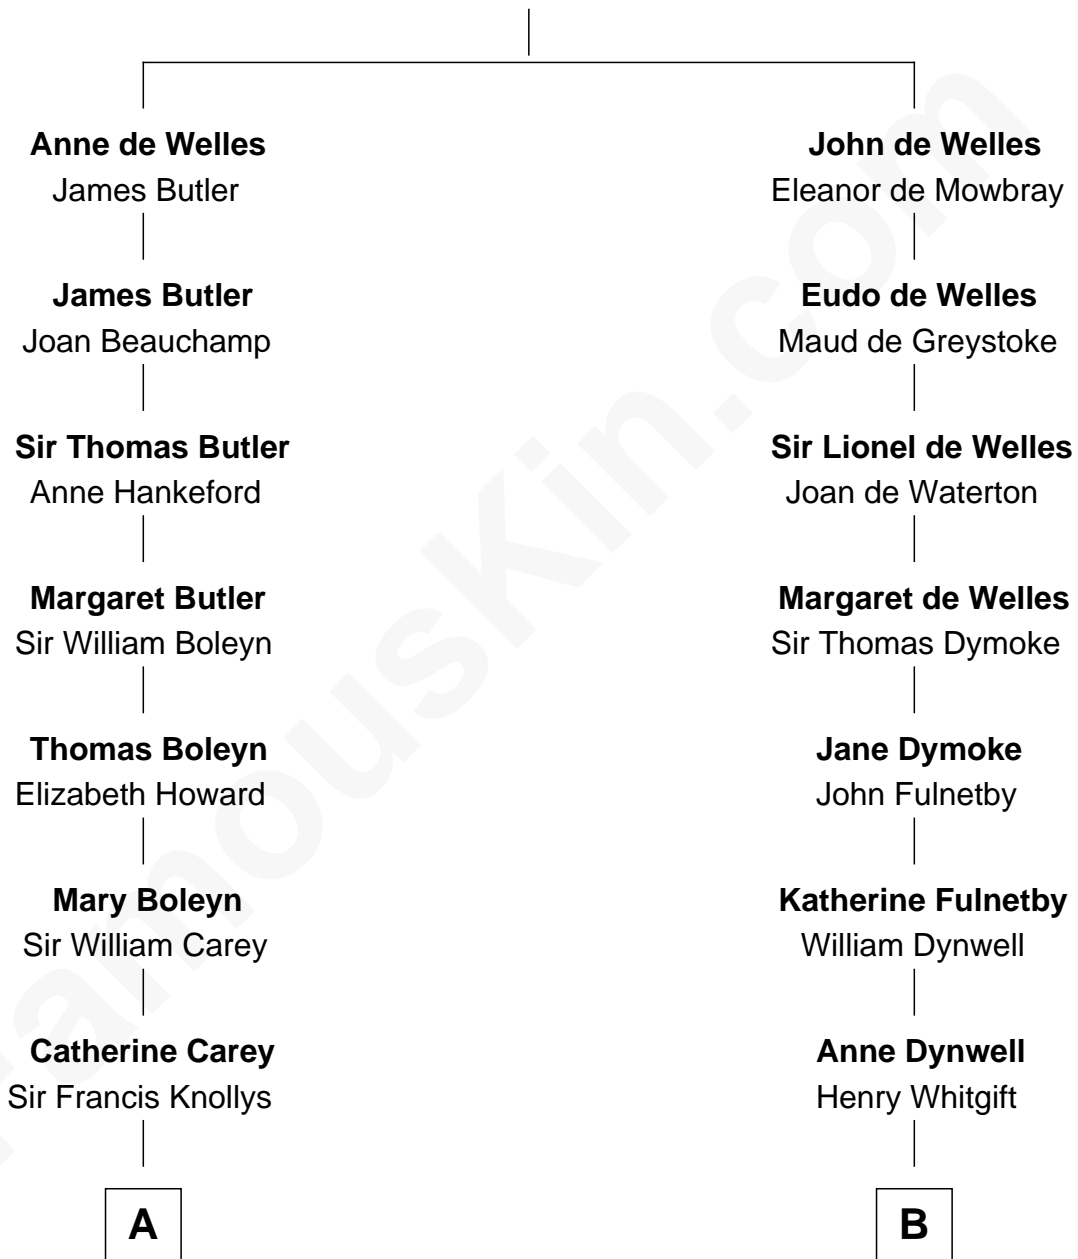

FamousKin.com

Relationship Chart of

Charles Darwin

Theory of Evolution

15th cousin 3 times removed of

Ray Bradbury

Author of The Martian Chronicles

John de Welles

Maud de Roos

C

Leonard Spaulding Bradbury

Esther Marie Moberg

Ray Bradbury

Author of The Martian Chronicles

FamousKin.com