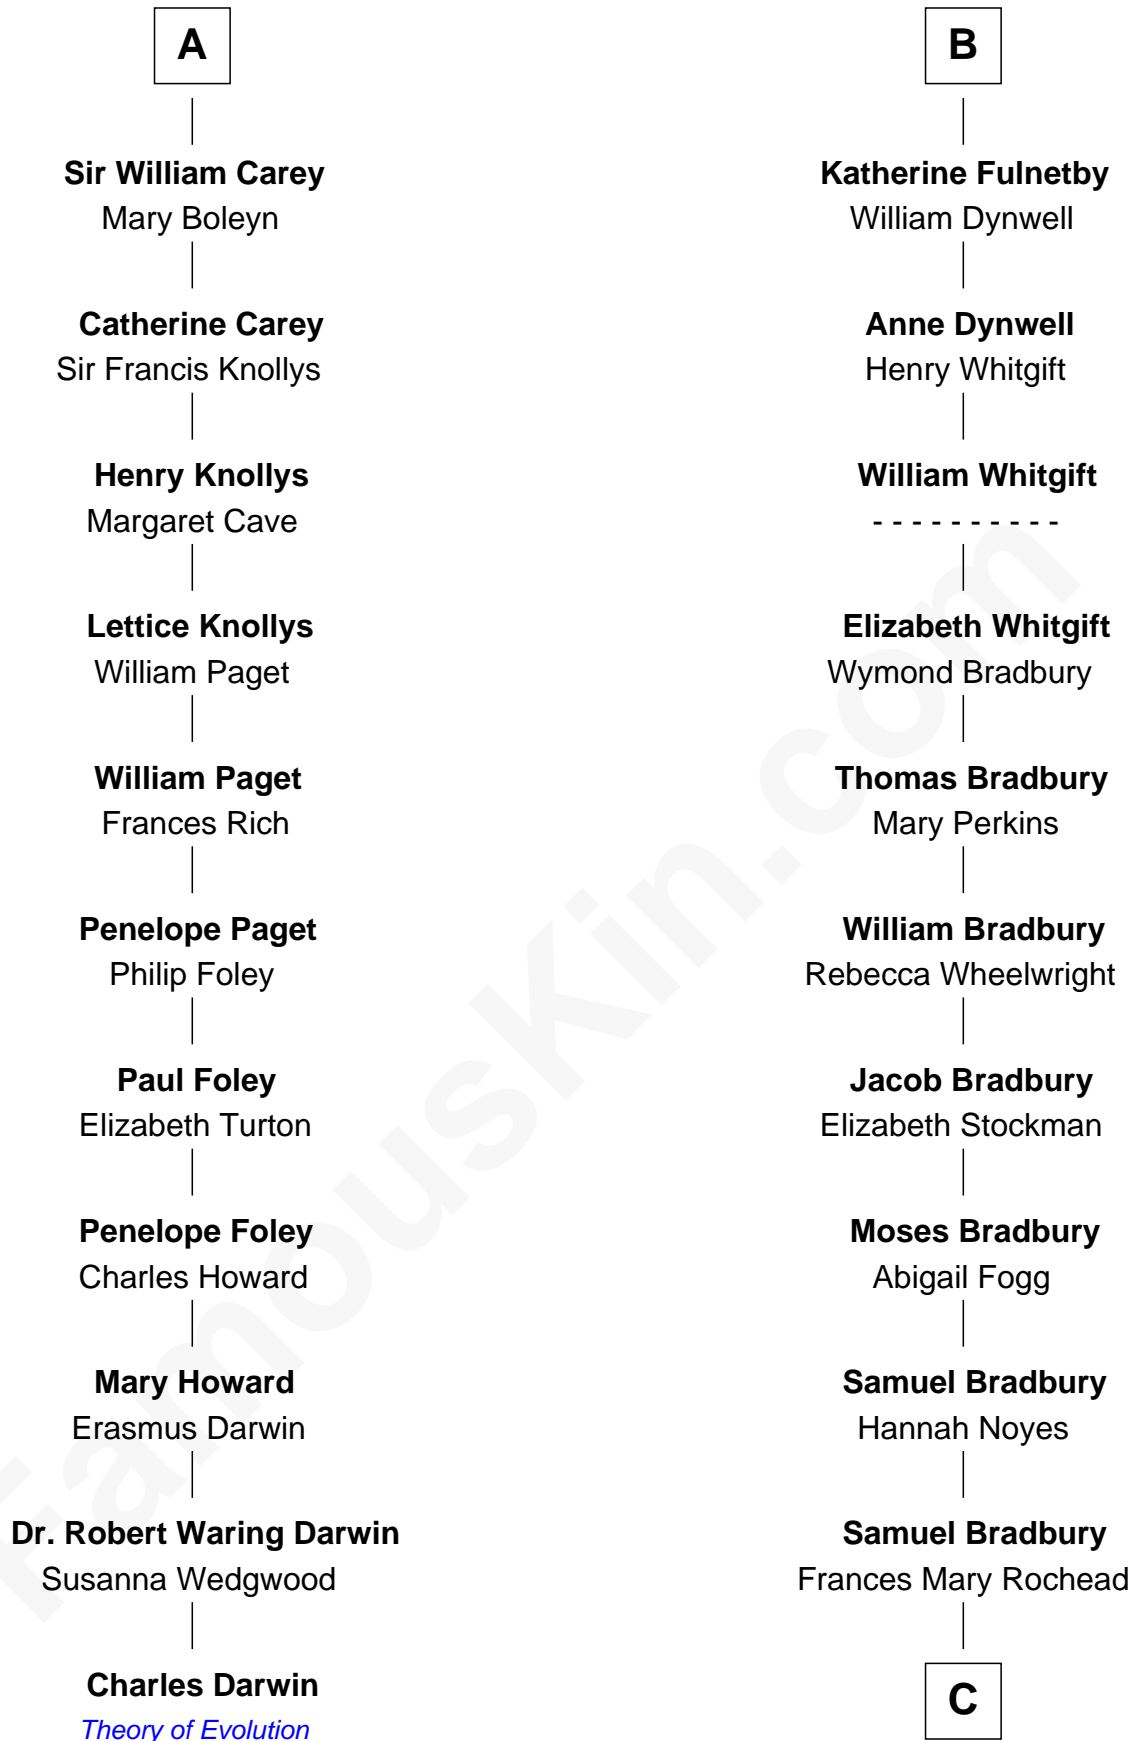

FamousKin.com Relationship Chart of

Charles Darwin

Theory of Evolution

17th cousin 3 times removed of

Ray Bradbury

Author of The Martian Chronicles

Sir Maurice de Berkeley

Eve la Zouche

C

—
Samuel Irving Bradbury

Mary Adell Spaulding

—
Samuel Hinkston Bradbury

Minnie Alice Davis

—
Leonard Spaulding Bradbury

Esther Marie Moberg

—
Ray Bradbury