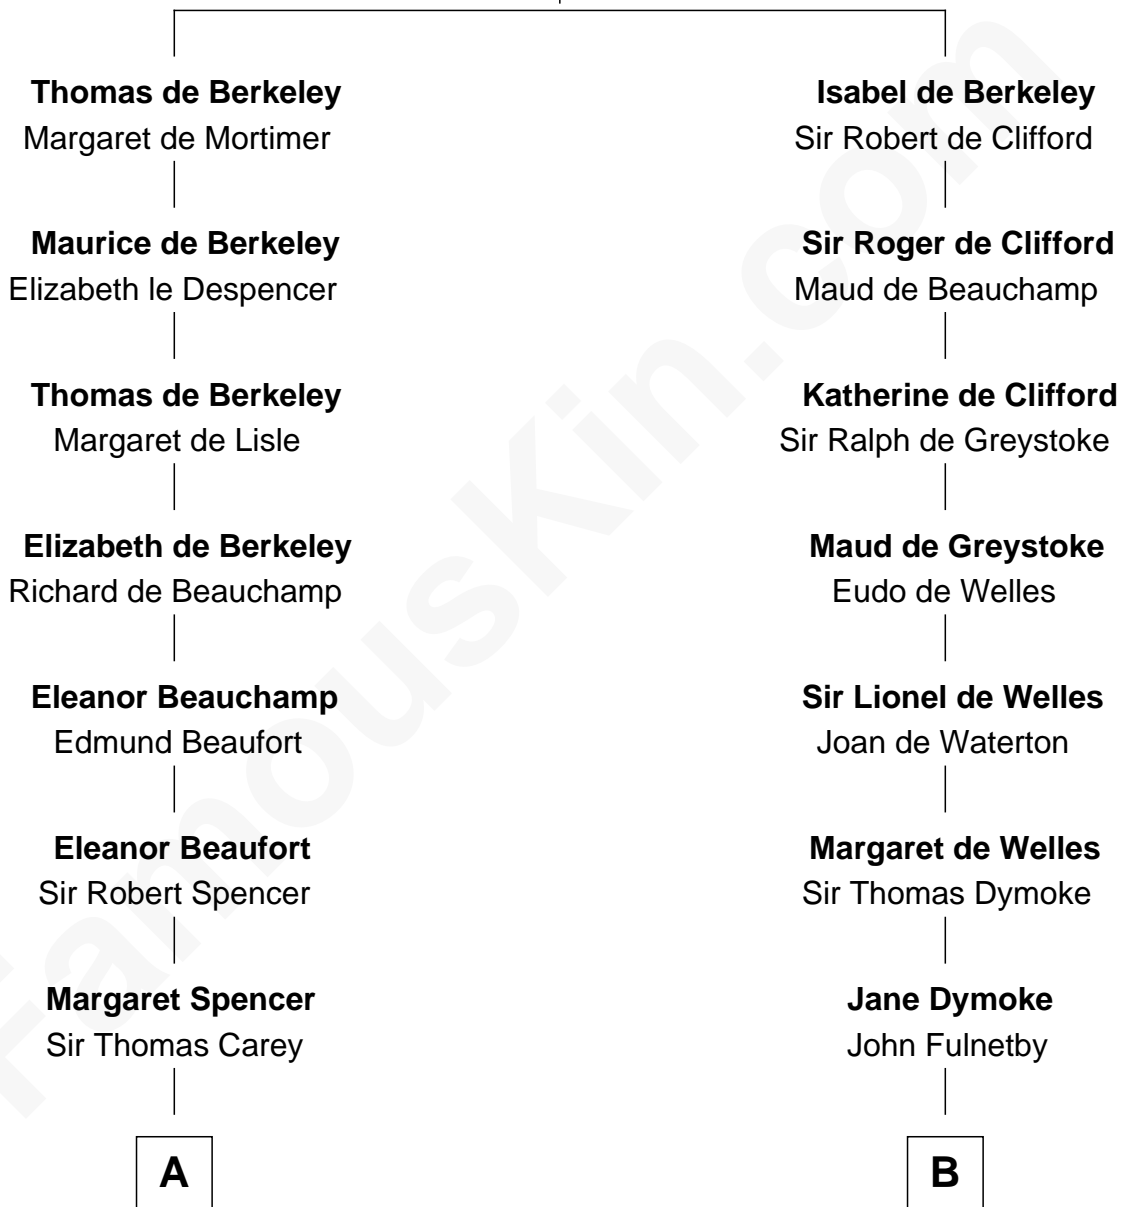

FamousKin.com Relationship Chart of

Charles Darwin

Theory of Evolution

17th cousin 3 times removed of

Ray Bradbury

Author of The Martian Chronicles

Sir Maurice de Berkeley

Eve la Zouche

C

—
Samuel Irving Bradbury

Mary Adell Spaulding

—
Samuel Hinkston Bradbury

Minnie Alice Davis

—
Leonard Spaulding Bradbury

Esther Marie Moberg

—
Ray Bradbury