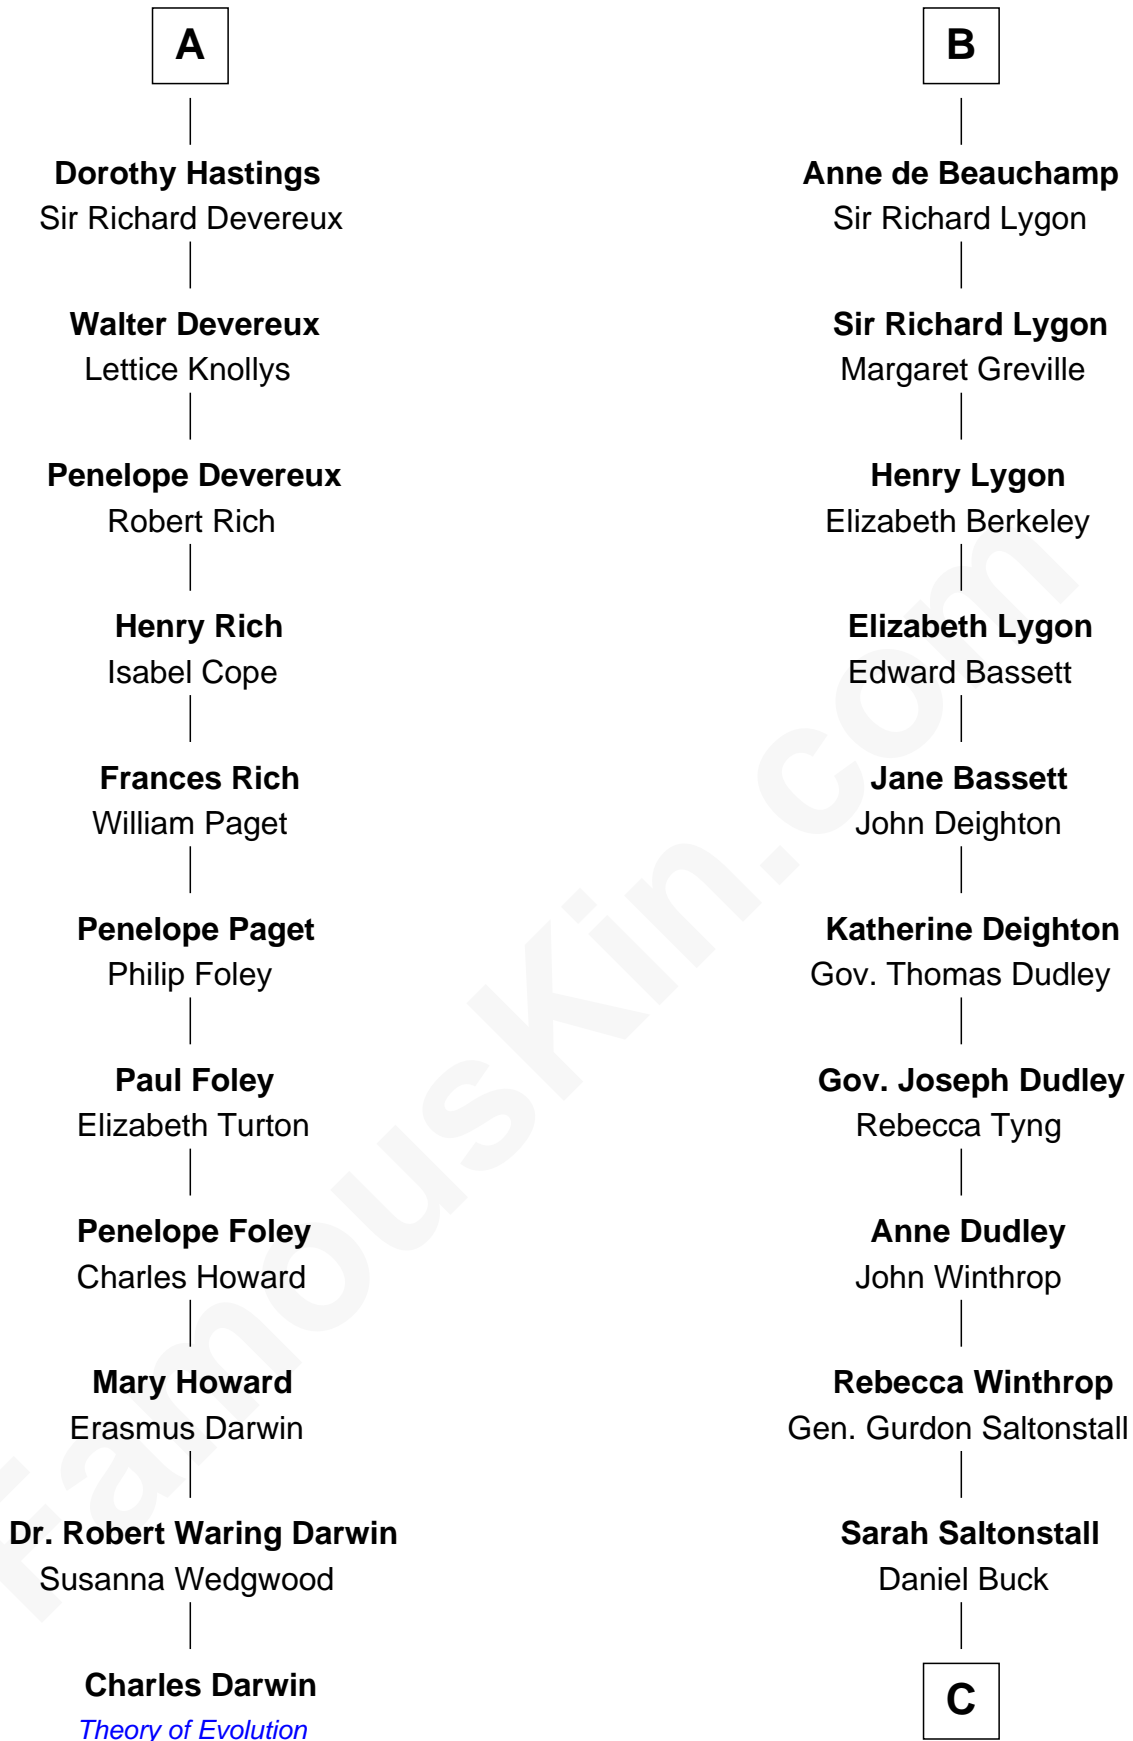

FamousKin.com Relationship Chart of

Charles Darwin

Theory of Evolution

17th cousin 4 times removed of

Louis Auchincloss

Author

C

Gurdon Buck

Susannah Mainwaring

Elizabeth Buck

John Auchincloss

John Winthrop Auchincloss

Joanna Hone Russell

Joseph Howland Auchincloss

Priscilla Dixon Stanton

Louis Auchincloss