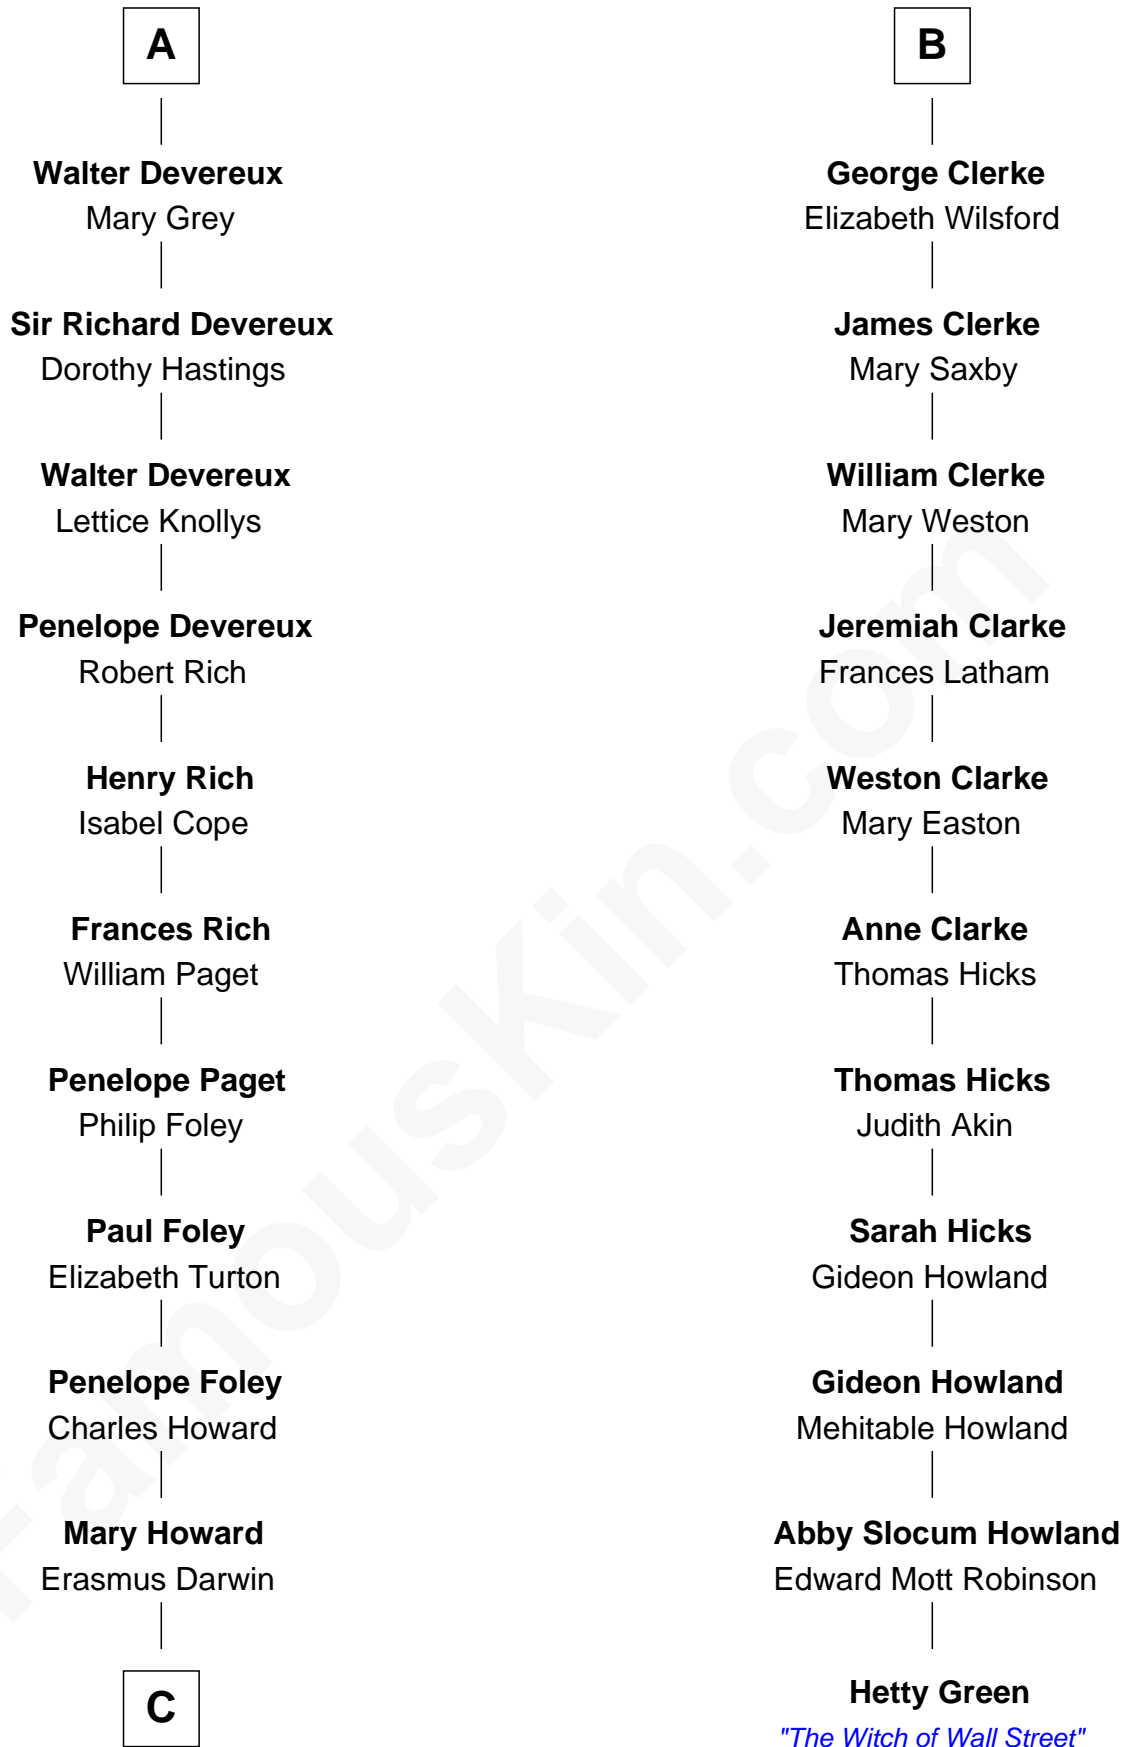

FamousKin.com Relationship Chart of

Charles Darwin

Theory of Evolution

17th cousin 1 time removed of

Hetty Green

"The Witch of Wall Street"

Sir Thebaud de Verdun

*with wife
Maud Mortimer*

*with wife
Elizabeth de Clare*

Margery de Verdun

Sir John Crophull

Thomas Crophull

Sybil Delabere

Agnes Crophull

Sir Walter Devereux

Sir Walter Devereux

Elizabeth Bromwich

Sir Walter Devereux

Elizabeth Merbery

Sir Walter Devereux

Anne Ferrers

John Devereux

Cecily Bouchier

A

Sir Thomas Ferrers

Elizabeth Freville

Sir Henry Ferrers

Margaret Heckstall

Elizabeth Ferrers

James Clerke

B

FamousKin.com