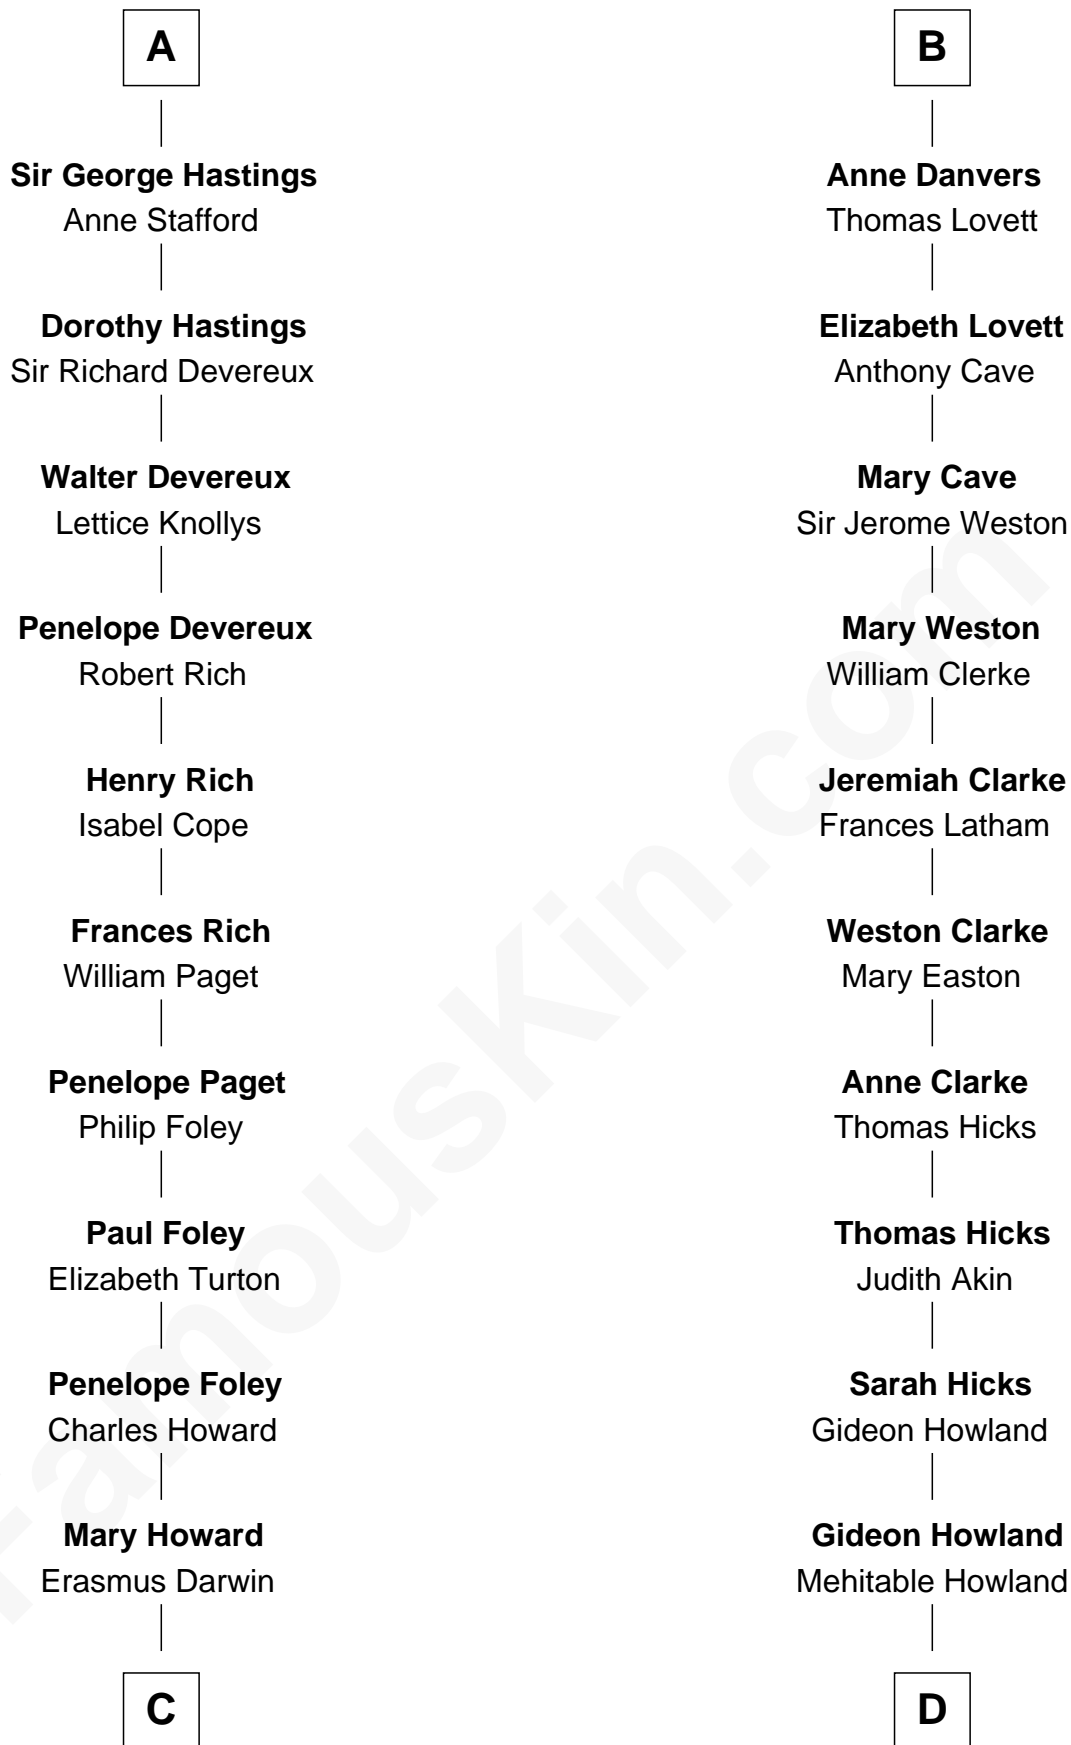

FamousKin.com Relationship Chart of

Charles Darwin

Theory of Evolution

18th cousin of

Hetty Green

"The Witch of Wall Street"

Sir William de Montagu

Elizabeth de Montfort

William de Montagu
Katherine de Grandison

Philippa de Montagu
Sir Roger de Mortimer

Edmund Mortimer
Philippa Plantagenet

Elizabeth Mortimer
Sir Henry Percy

Sir Henry Percy
Eleanor Neville

Anne Percy
Sir Thomas Hungerford

Mary Hungerford
Sir Edward Hastings

A

Hawise de Montagu
Sir Roger de Bavent

Joan de Bavent
Sir John Dauntsey

John Dauntsey
Elizabeth Beverley

Joan Dauntsey
Sir John Stradling

Edmund Stradling
Elizabeth Arundell

John Stradling
Alice Langford

Anne Stradling
Sir John Danvers

B

FamousKin.com