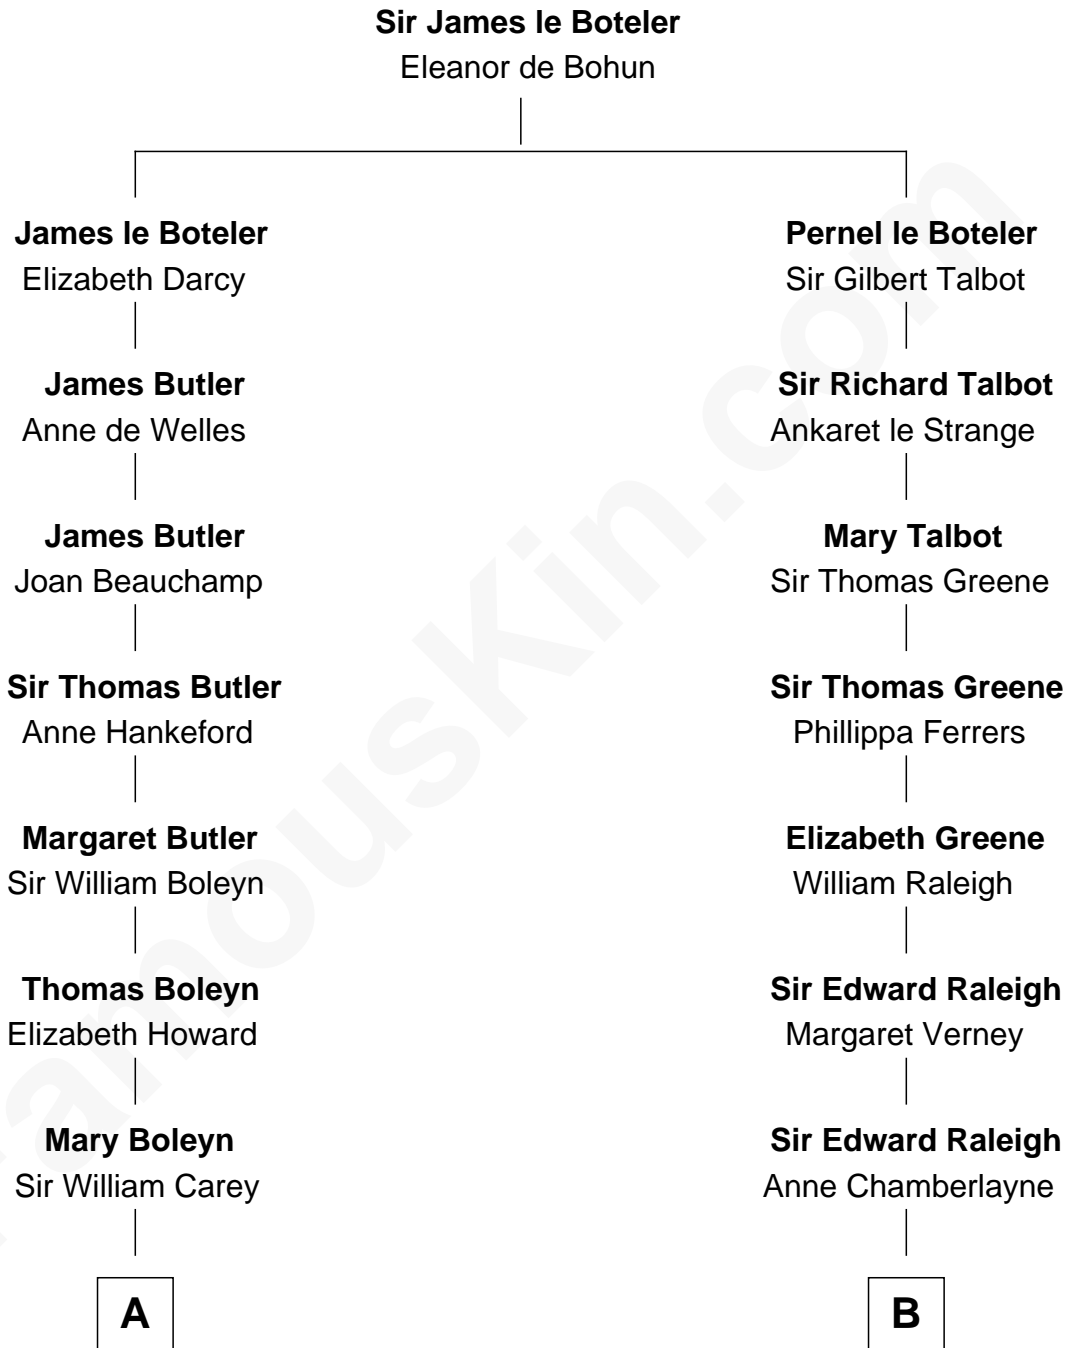

FamousKin.com Relationship Chart of

Charles Darwin

Theory of Evolution

16th cousin 2 times removed of

Hetty Green

"The Witch of Wall Street"

C

Abby Slocum Howland

Edward Mott Robinson

Hetty Green

"The Witch of Wall Street"

FamousKin.com