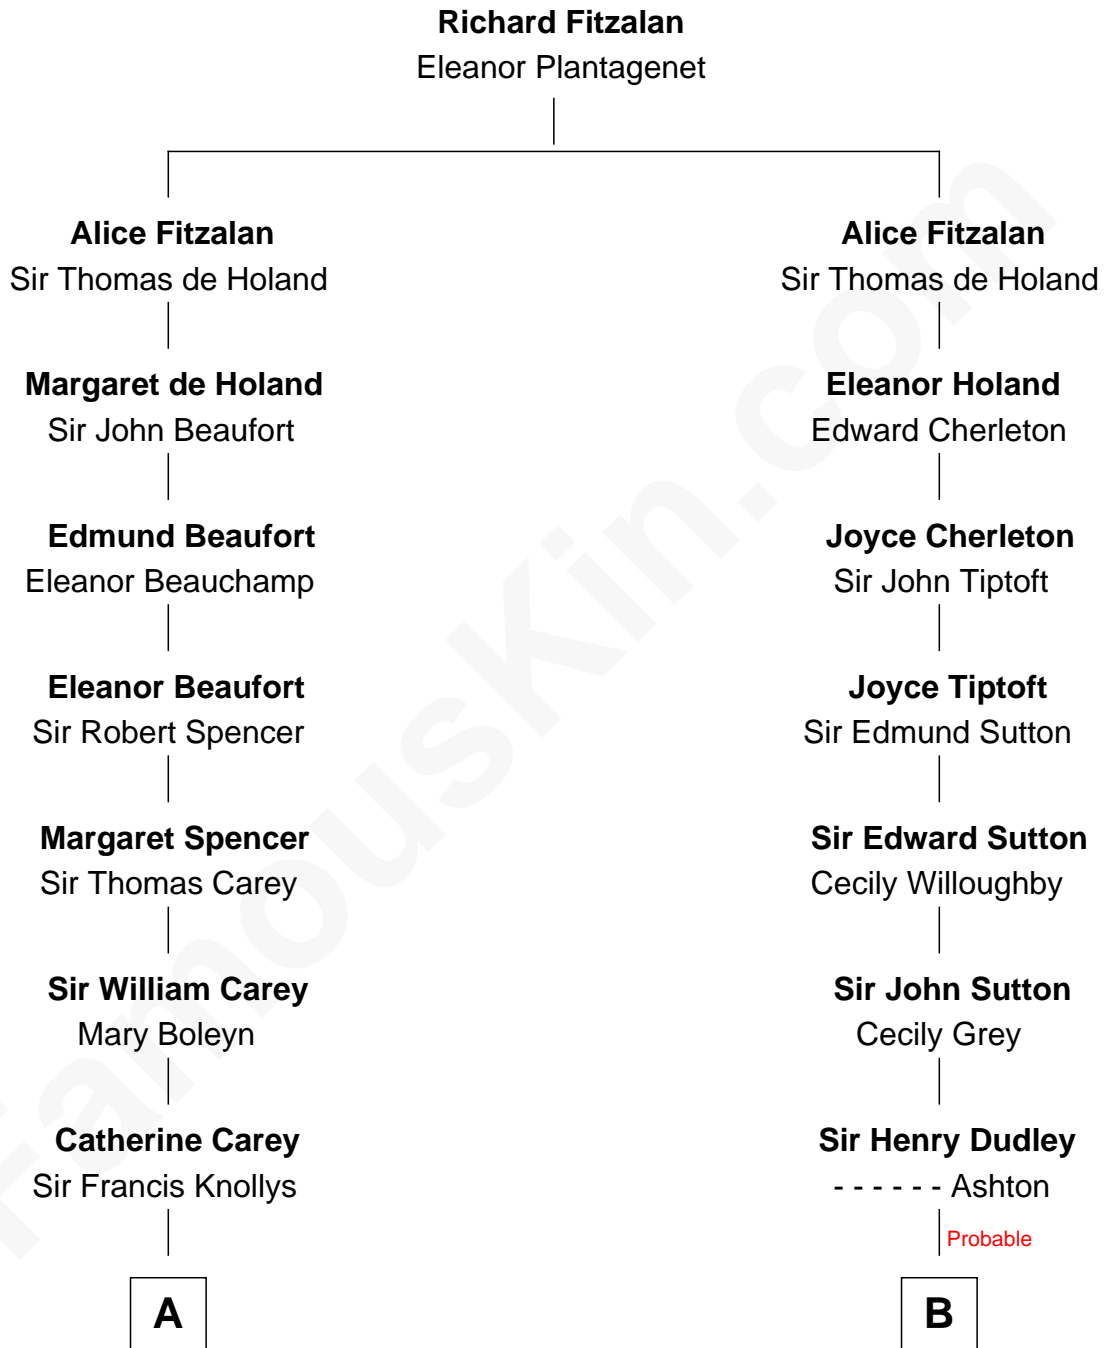

FamousKin.com Relationship Chart of

Charles Darwin

Theory of Evolution

15th cousin 3 times removed of

Alan Shepard

Mercury and Apollo Astronaut

C

Alan Bartlett Shepard
Pauline Renza Emerson

Alan Shepard
Mercury and Apollo Astronaut

FamousKin.com