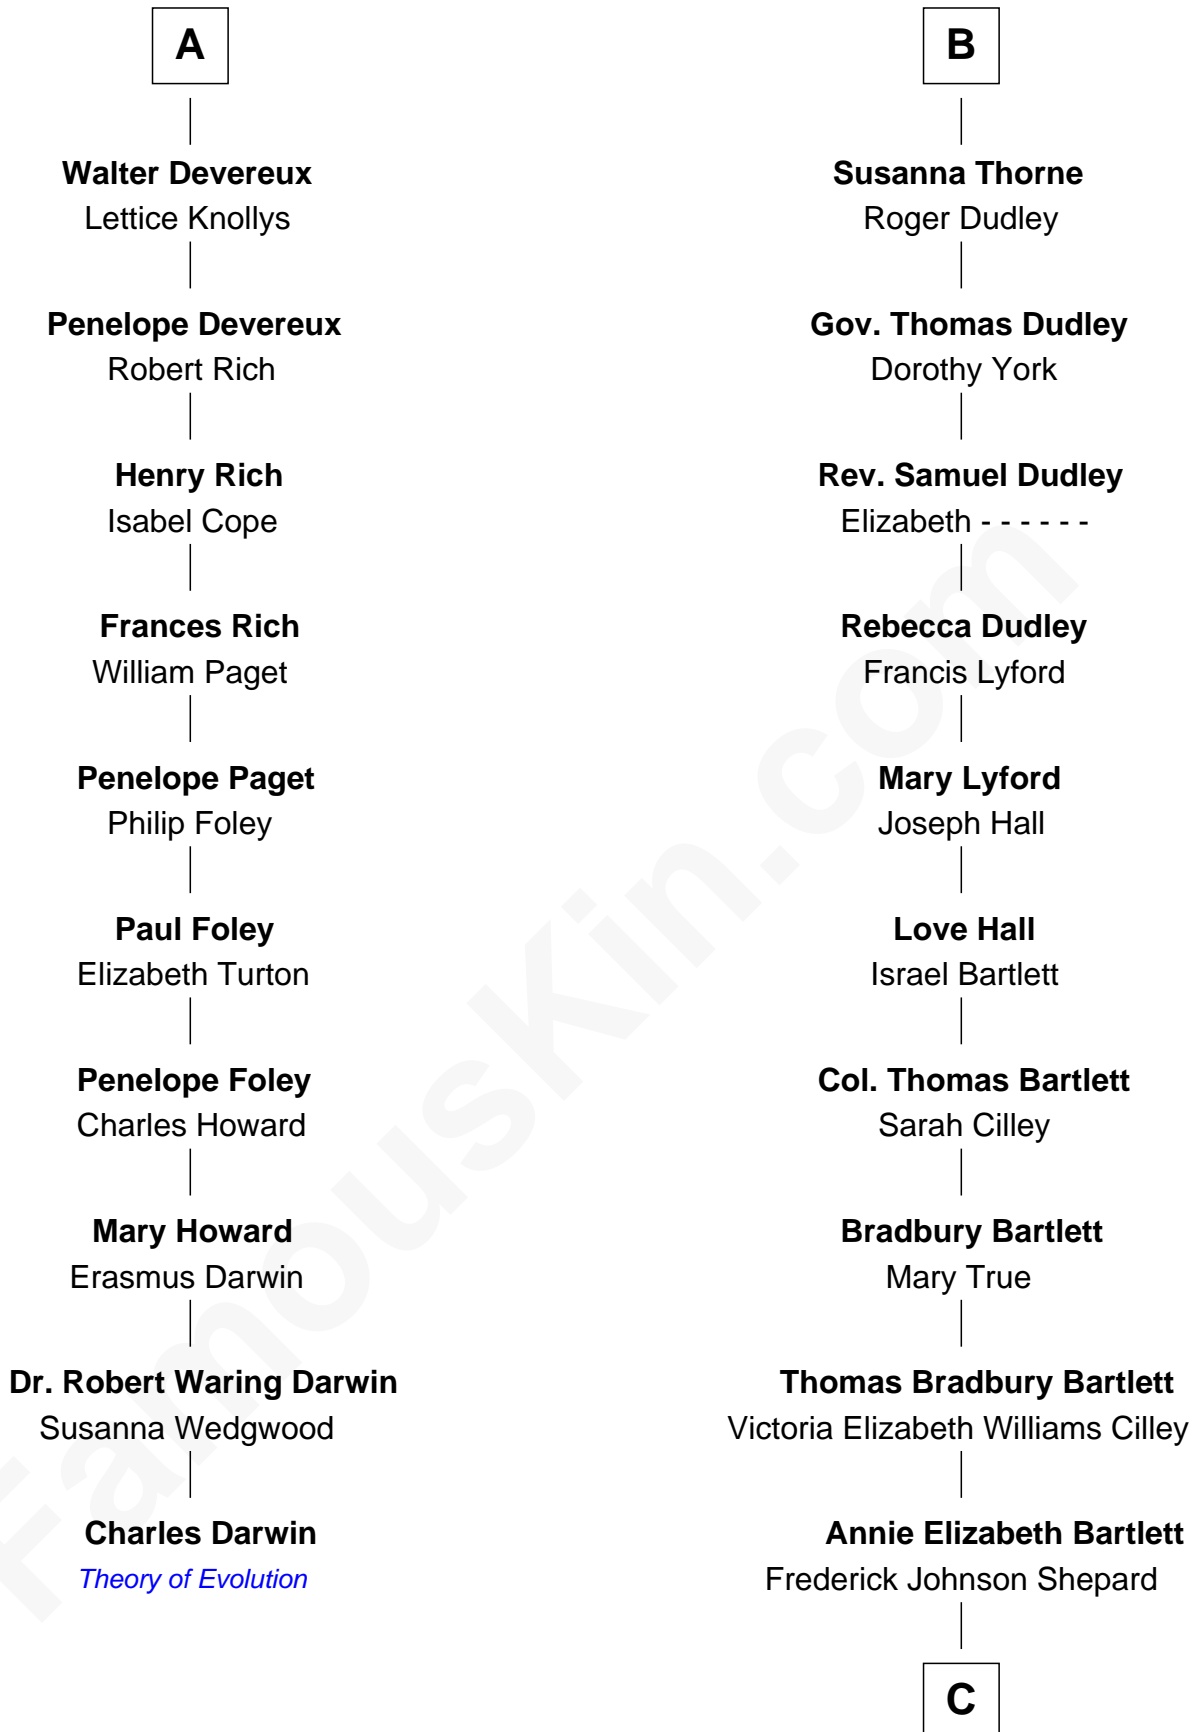

FamousKin.com Relationship Chart of

Charles Darwin

Theory of Evolution

16th cousin 2 times removed of

Alan Shepard

Mercury and Apollo Astronaut

C

Alan Bartlett Shepard
Pauline Renza Emerson

Alan Shepard
Mercury and Apollo Astronaut

FamousKin.com