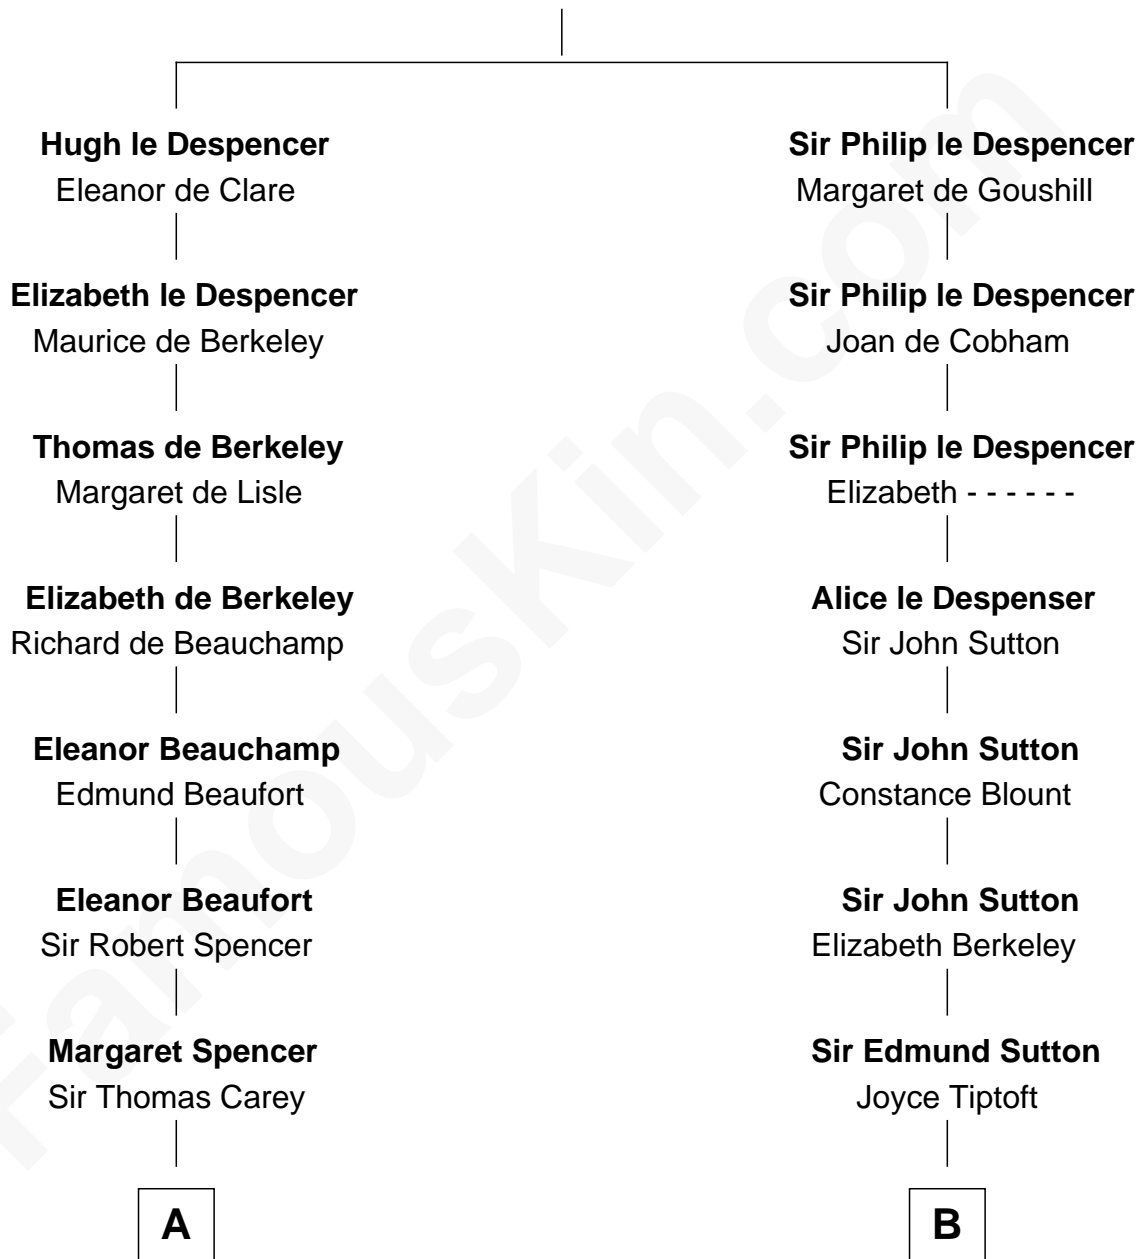

FamousKin.com Relationship Chart of

Charles Darwin

Theory of Evolution

17th cousin 4 times removed of

Alan Shepard

Mercury and Apollo Astronaut

Sir Hugh le Despencer

Isabella de Beauchamp

C

Bradbury Bartlett

Mary True

Thomas Bradbury Bartlett

Victoria Elizabeth Williams Cilley

Annie Elizabeth Bartlett

Frederick Johnson Shepard

Alan Bartlett Shepard

Pauline Renza Emerson

Alan Shepard

Mercury and Apollo Astronaut

FamousKin.com