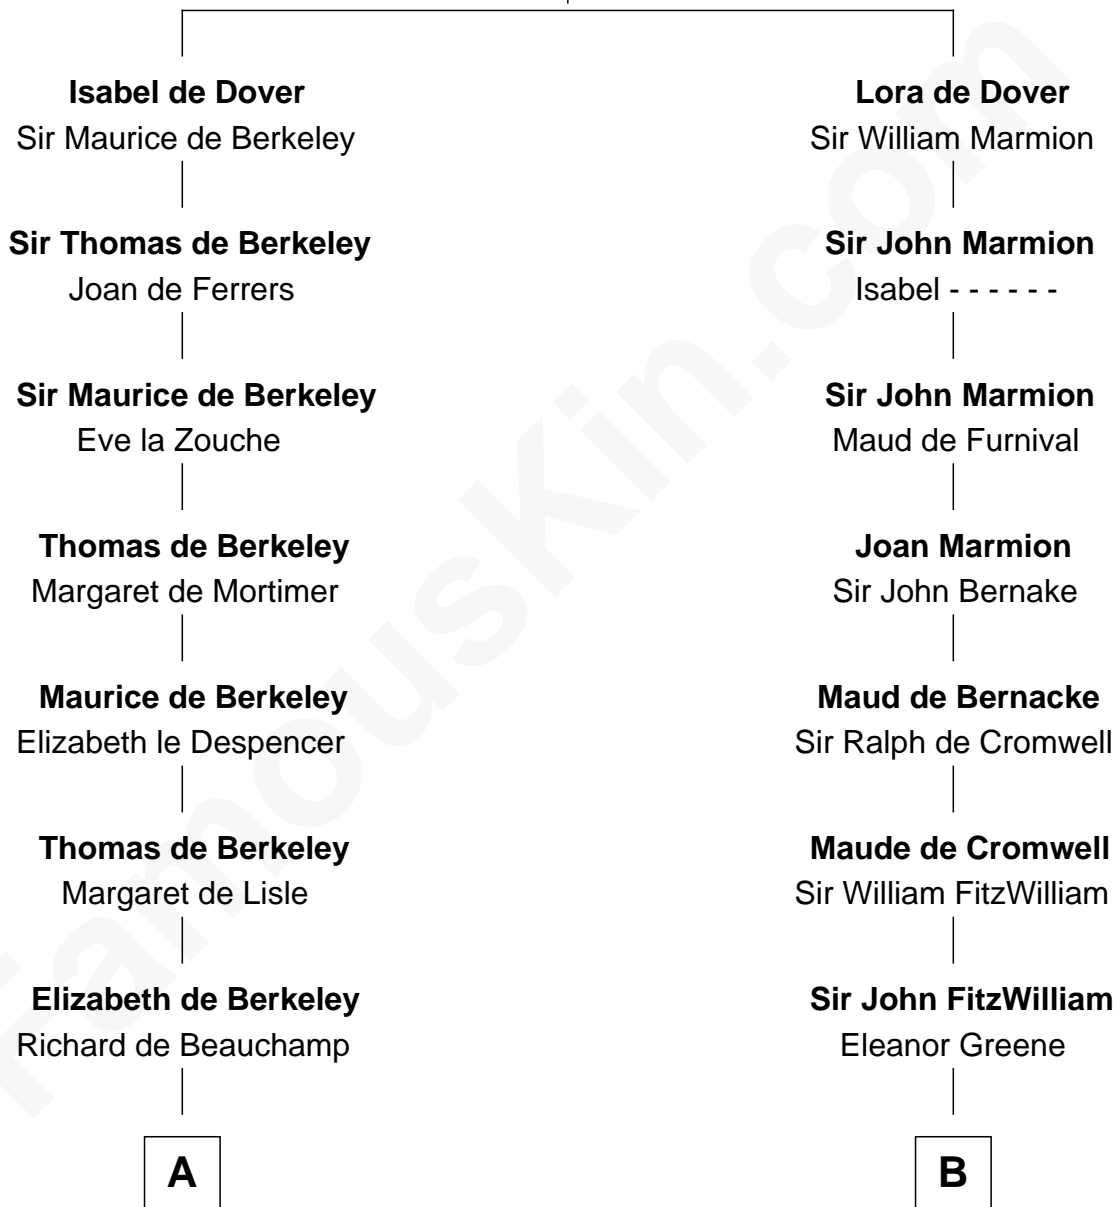

FamousKin.com Relationship Chart of

Charles Darwin

Theory of Evolution

17th cousin 3 times removed of

Abigail (Smith) Adams

First Lady of President John Adams

Sir Richard FitzRoy

Rose de Dover

FamousKin.com