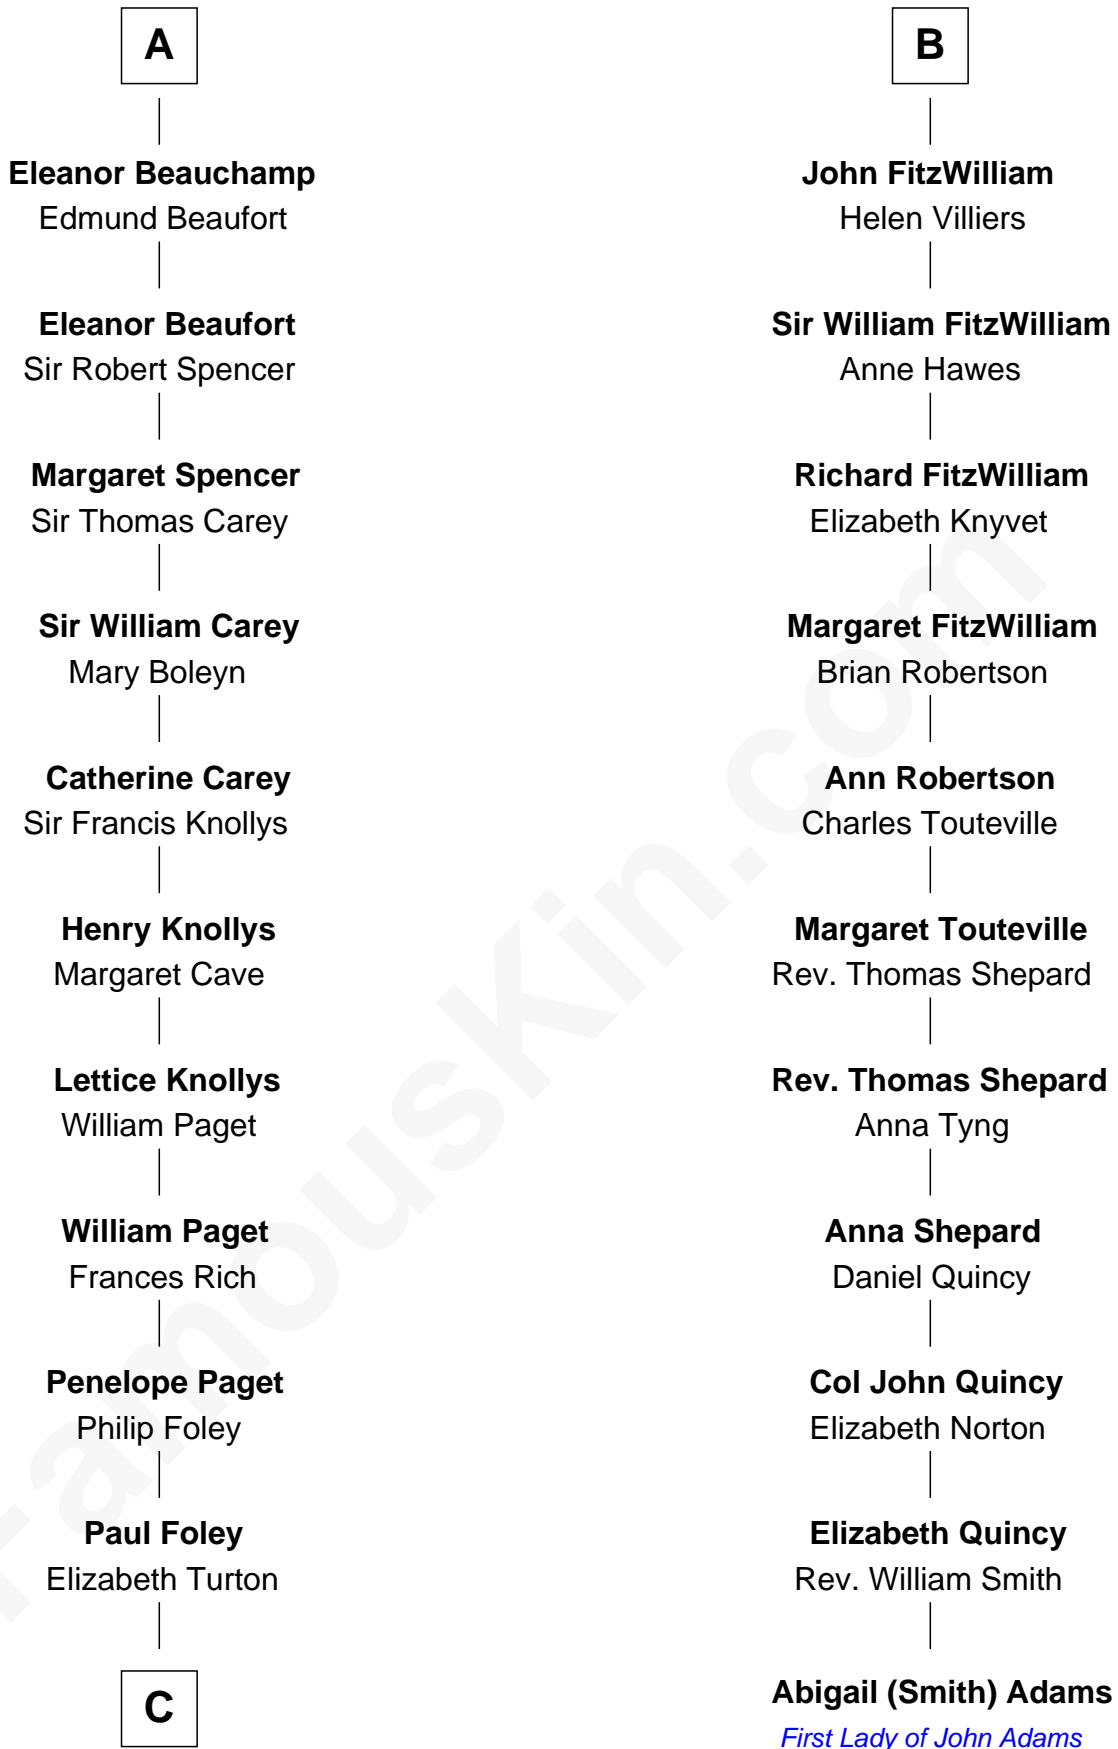

FamousKin.com Relationship Chart of

Charles Darwin

Theory of Evolution

17th cousin 3 times removed of

Abigail (Smith) Adams

First Lady of President John Adams

Sir Richard FitzRoy

Rose de Dover

FamousKin.com