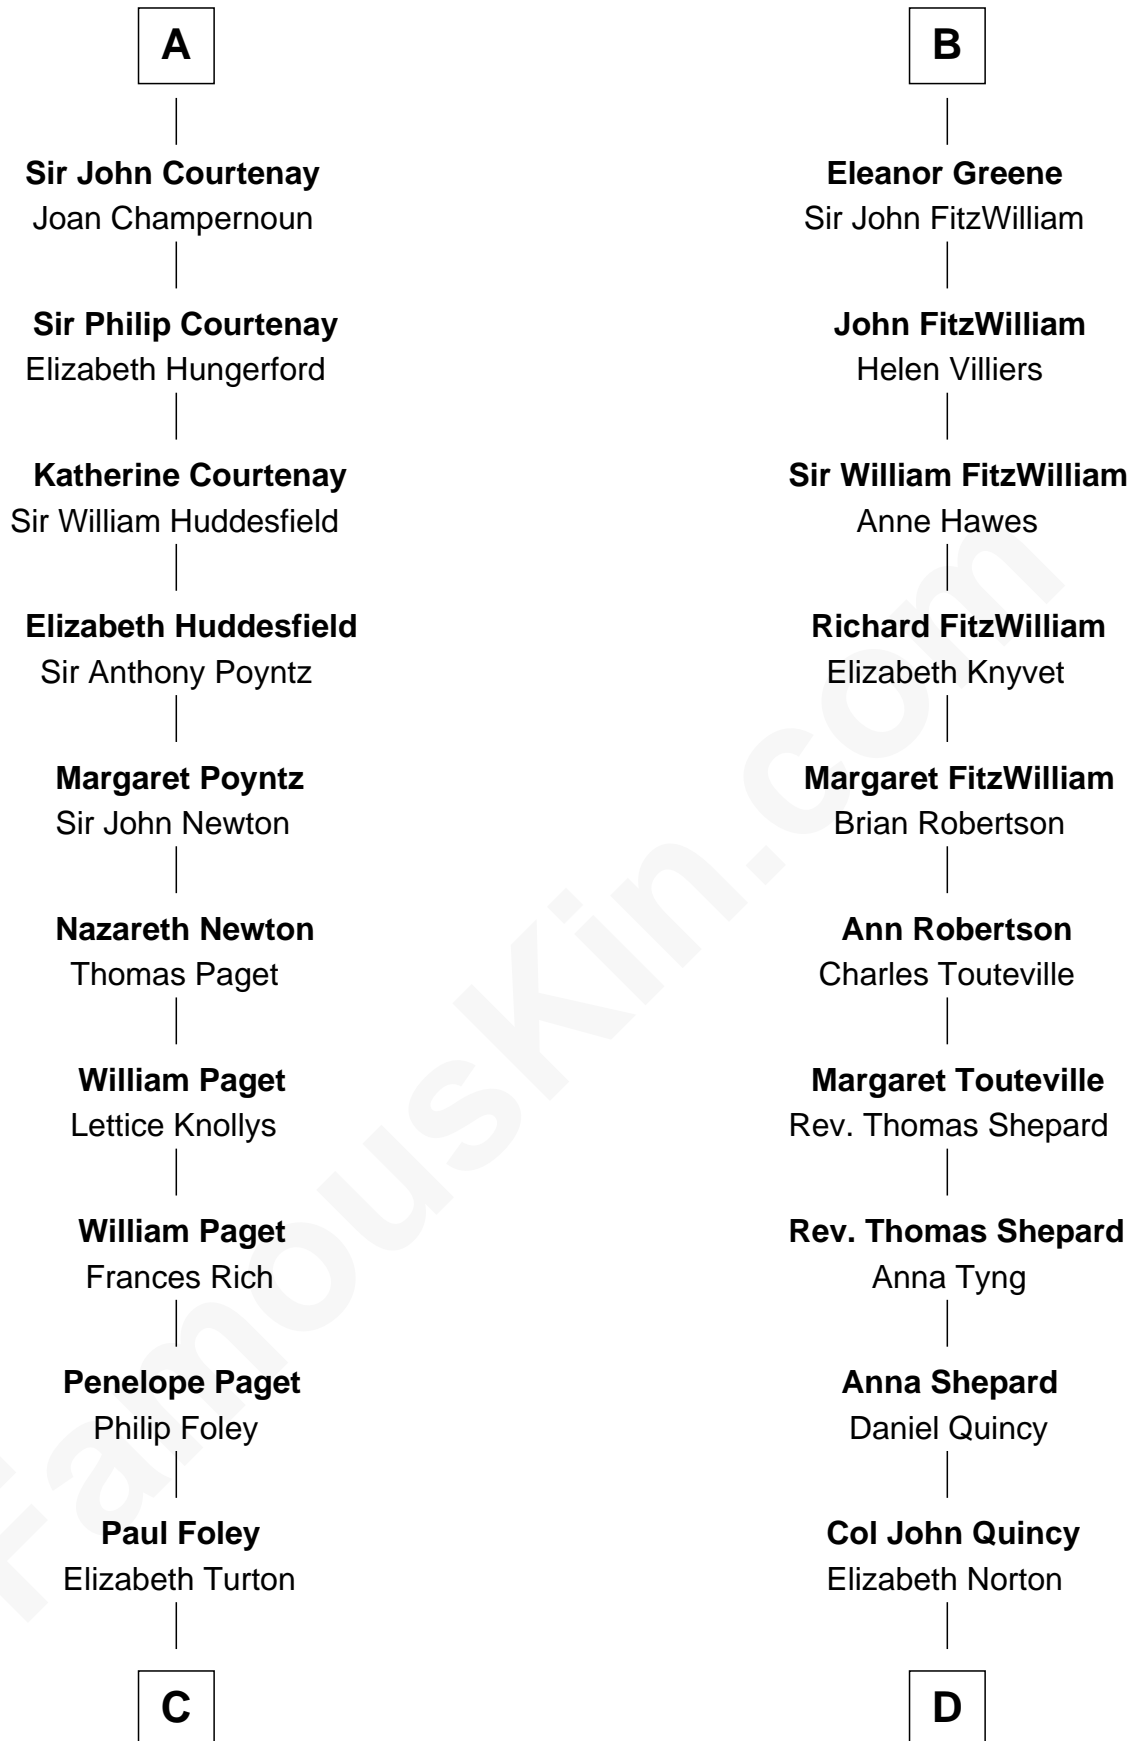

FamousKin.com Relationship Chart of

Charles Darwin

Theory of Evolution

18th cousin 2 times removed of

Abigail (Smith) Adams

First Lady of President John Adams

Richard de Clare
Aoife MacMurrough

FamousKin.com