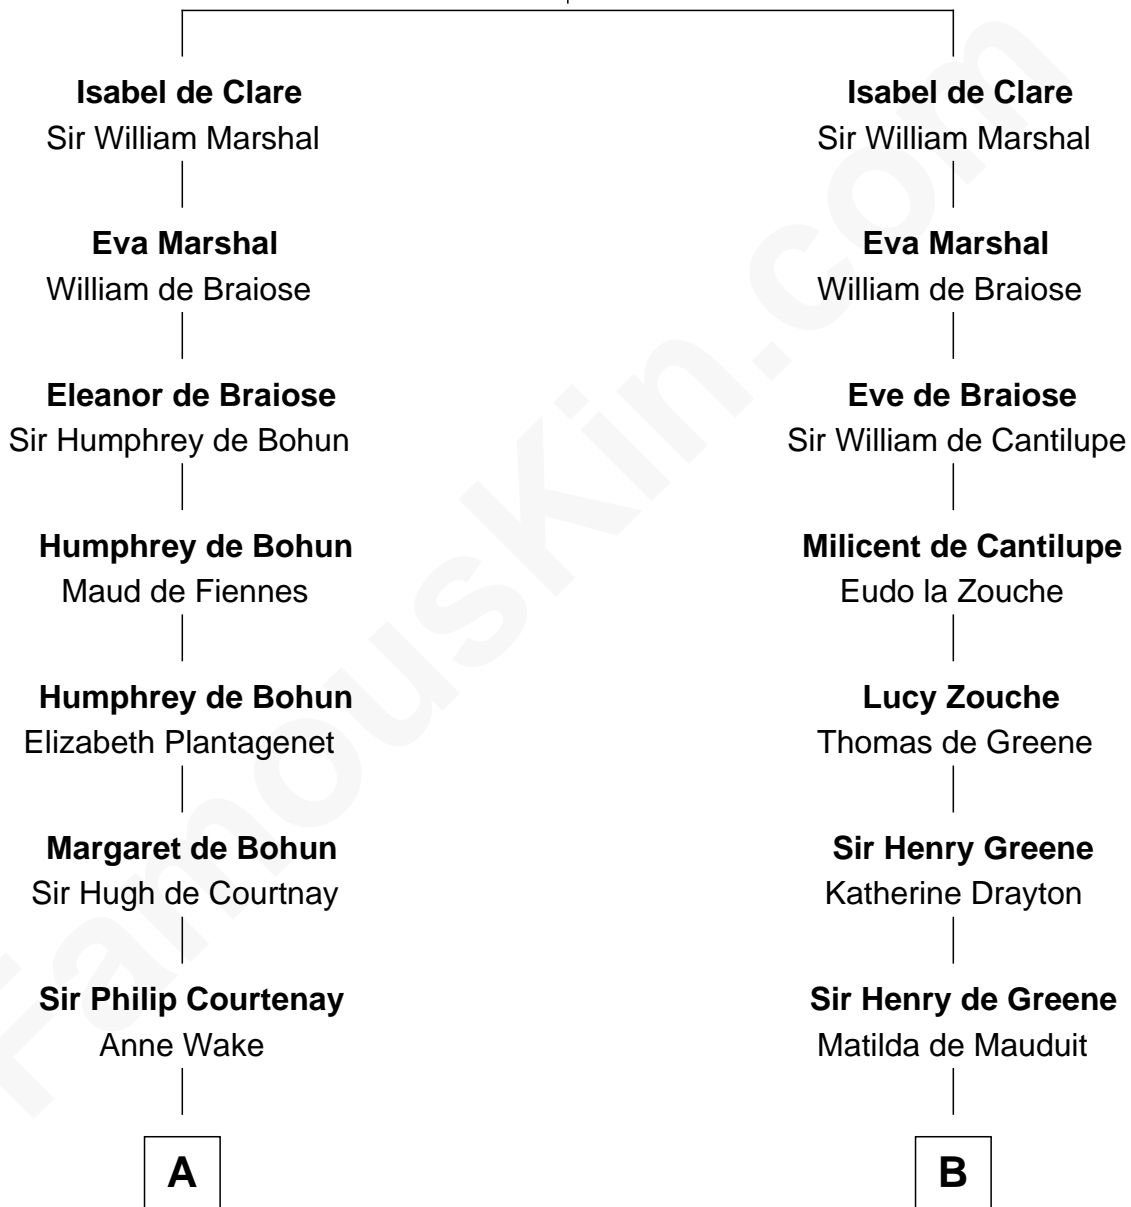

FamousKin.com Relationship Chart of

Charles Darwin

Theory of Evolution

18th cousin 2 times removed of

Abigail (Smith) Adams

First Lady of President John Adams

Richard de Clare
Aoife MacMurrough

FamousKin.com