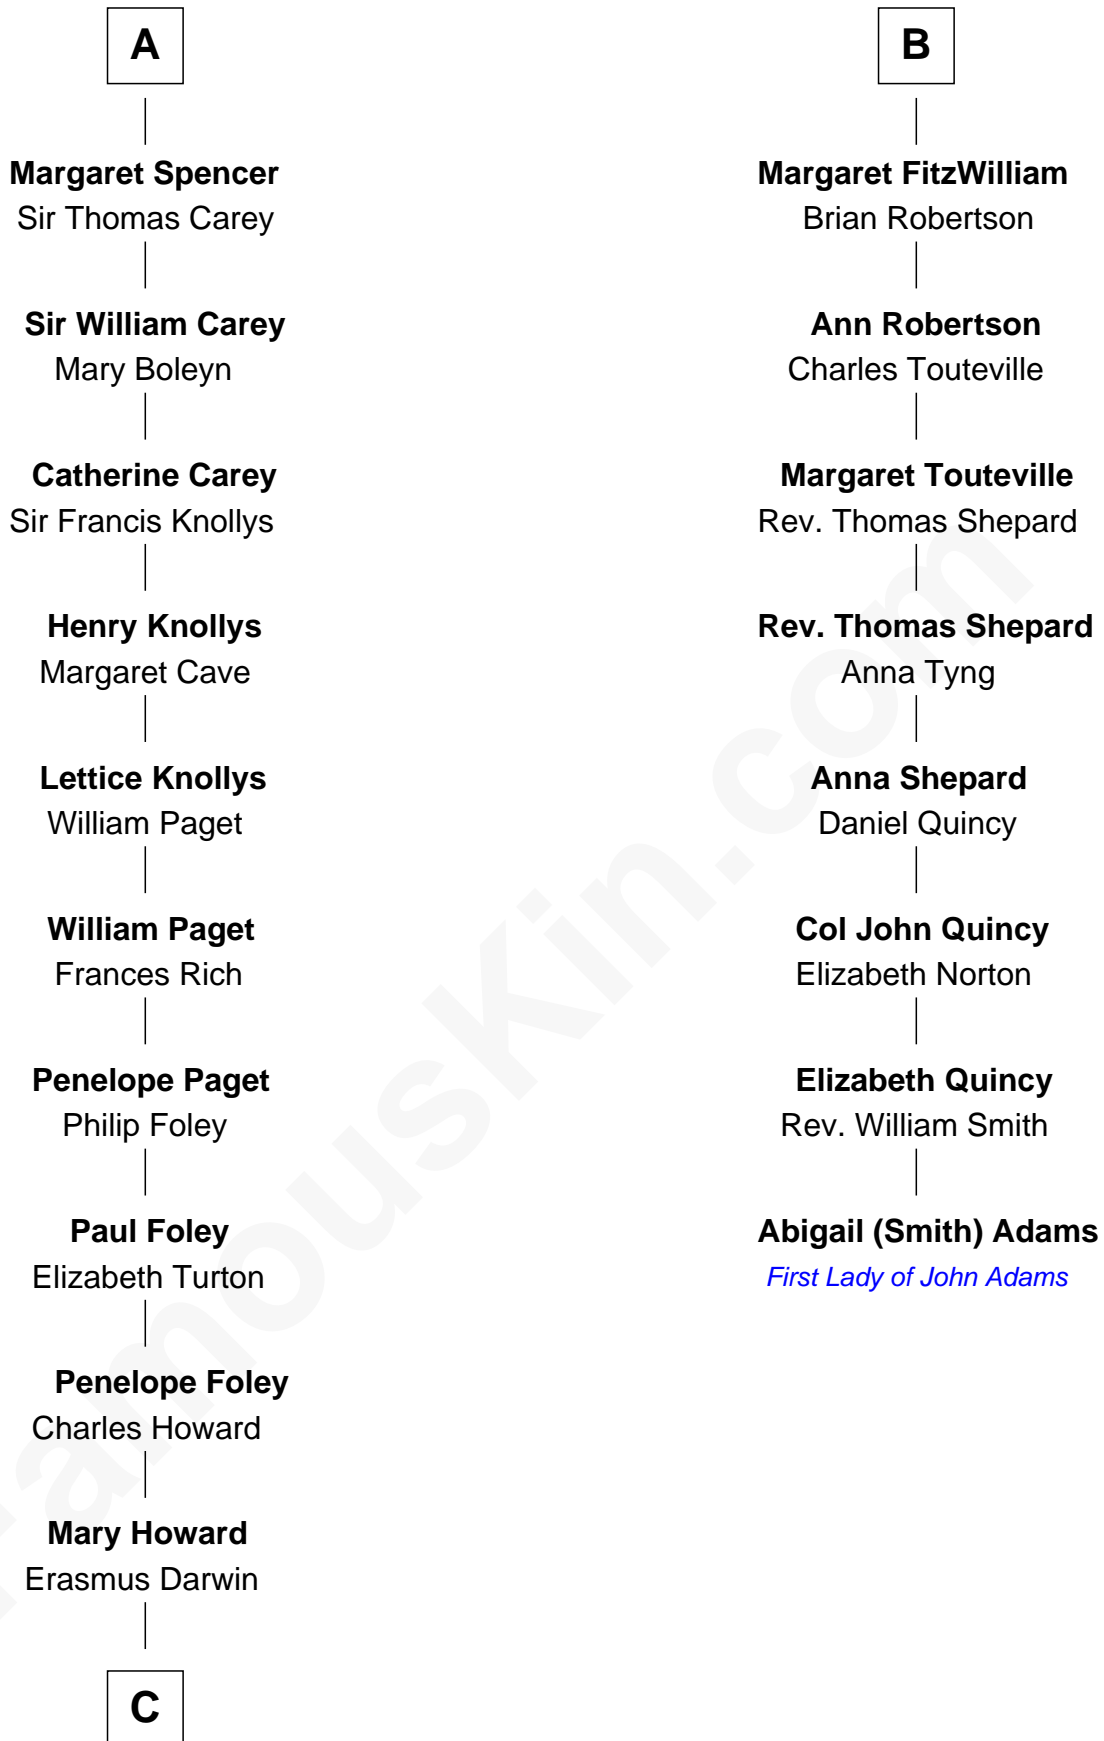

FamousKin.com Relationship Chart of

Charles Darwin

Theory of Evolution

14th cousin 4 times removed of

Abigail (Smith) Adams

First Lady of President John Adams

Eudo la Zouche
Milicent de Cantilupe

Eve la Zouche
Sir Maurice de Berkeley

Thomas de Berkeley
Margaret de Mortimer

Maurice de Berkeley
Elizabeth le Despencer

Thomas de Berkeley
Margaret de Lisle

Elizabeth de Berkeley
Richard de Beauchamp

Eleanor Beauchamp
Edmund Beaufort

Eleanor Beaufort
Sir Robert Spencer

A

Lucy Zouche
Thomas de Greene

Sir Henry Greene
Katherine Drayton

Sir Henry de Greene
Matilda de Mauduit

Eleanor Greene
Sir John FitzWilliam

John FitzWilliam
Helen Villiers

Sir William FitzWilliam
Anne Hawes

Richard FitzWilliam
Elizabeth Knyvet

B

FamousKin.com