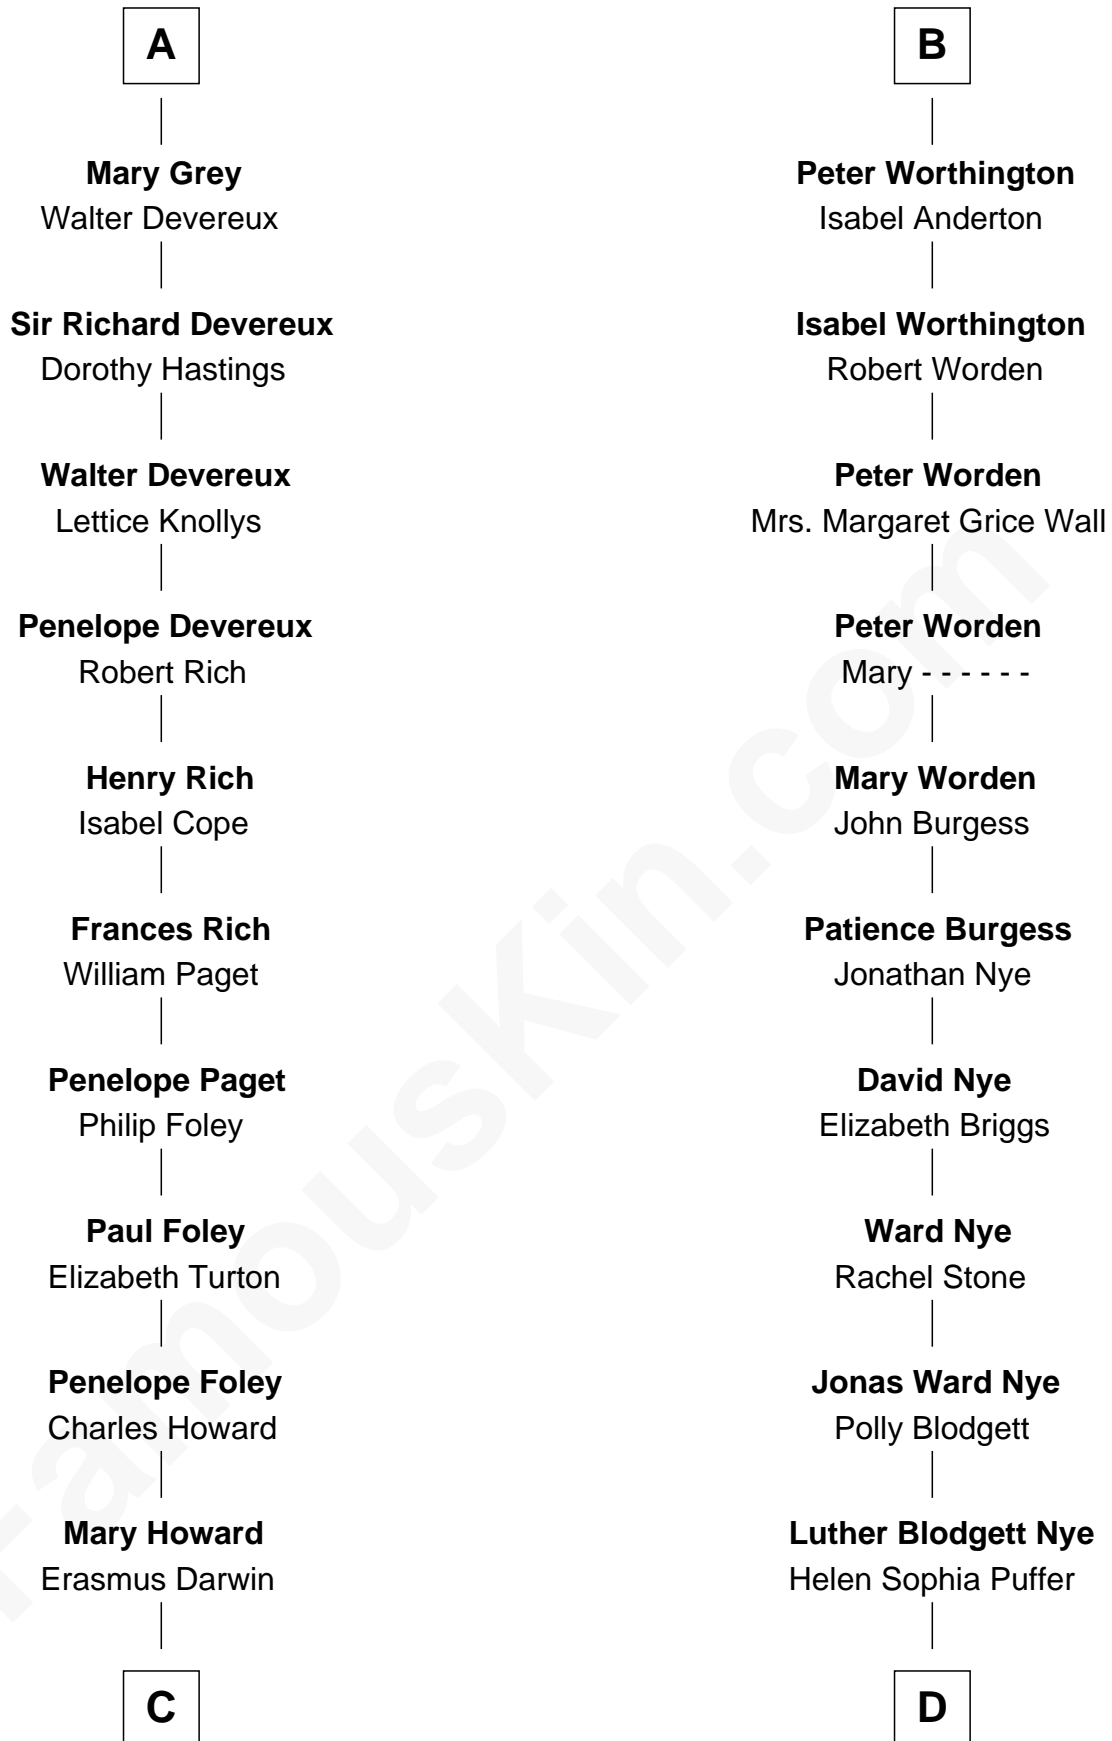

# FamousKin.com Relationship Chart of

**Charles Darwin**

*Theory of Evolution*

18th cousin 1 time removed of

**Bill Nye**

*TV's The Science Guy*

**Sir John de Harington**

Joan - - - - -

**Elizabeth Harington**

William Bonville

**William Bonville**

Katherine Neville

**Cecily Bonville**

Thomas Grey

**A**

**Sir John Harington**

Katherine Banastre

**Sir Nicholas Harington**

Isabel English

**Agnes Harington**

Richard Sherburne

**Richard Sherburne**

Alice Hamerton

**Agnes Sherburne**

Henry Rushton

**Nicholas Rushton**

Margaret Radcliffe

**Agnes Rushton**

Richard Worthington

**B**

FamousKin.com