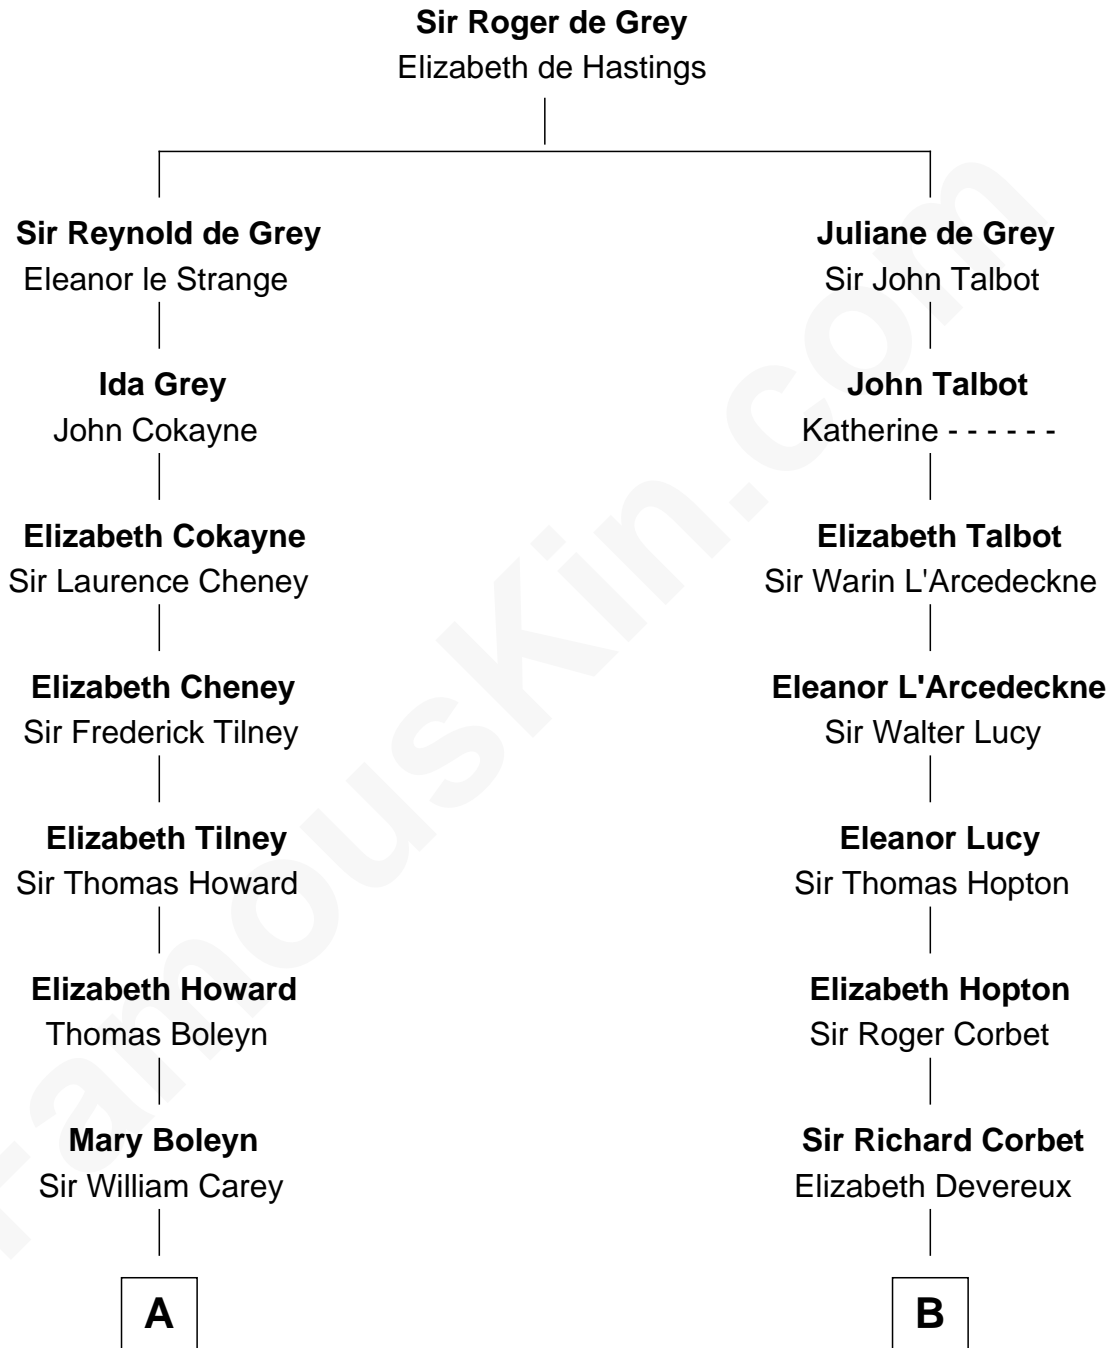

FamousKin.com Relationship Chart of

Charles Darwin

Theory of Evolution

16th cousin 4 times removed of

Orson Welles

Radio, Stage, and Movie Actor

C

Henry Hill Welles