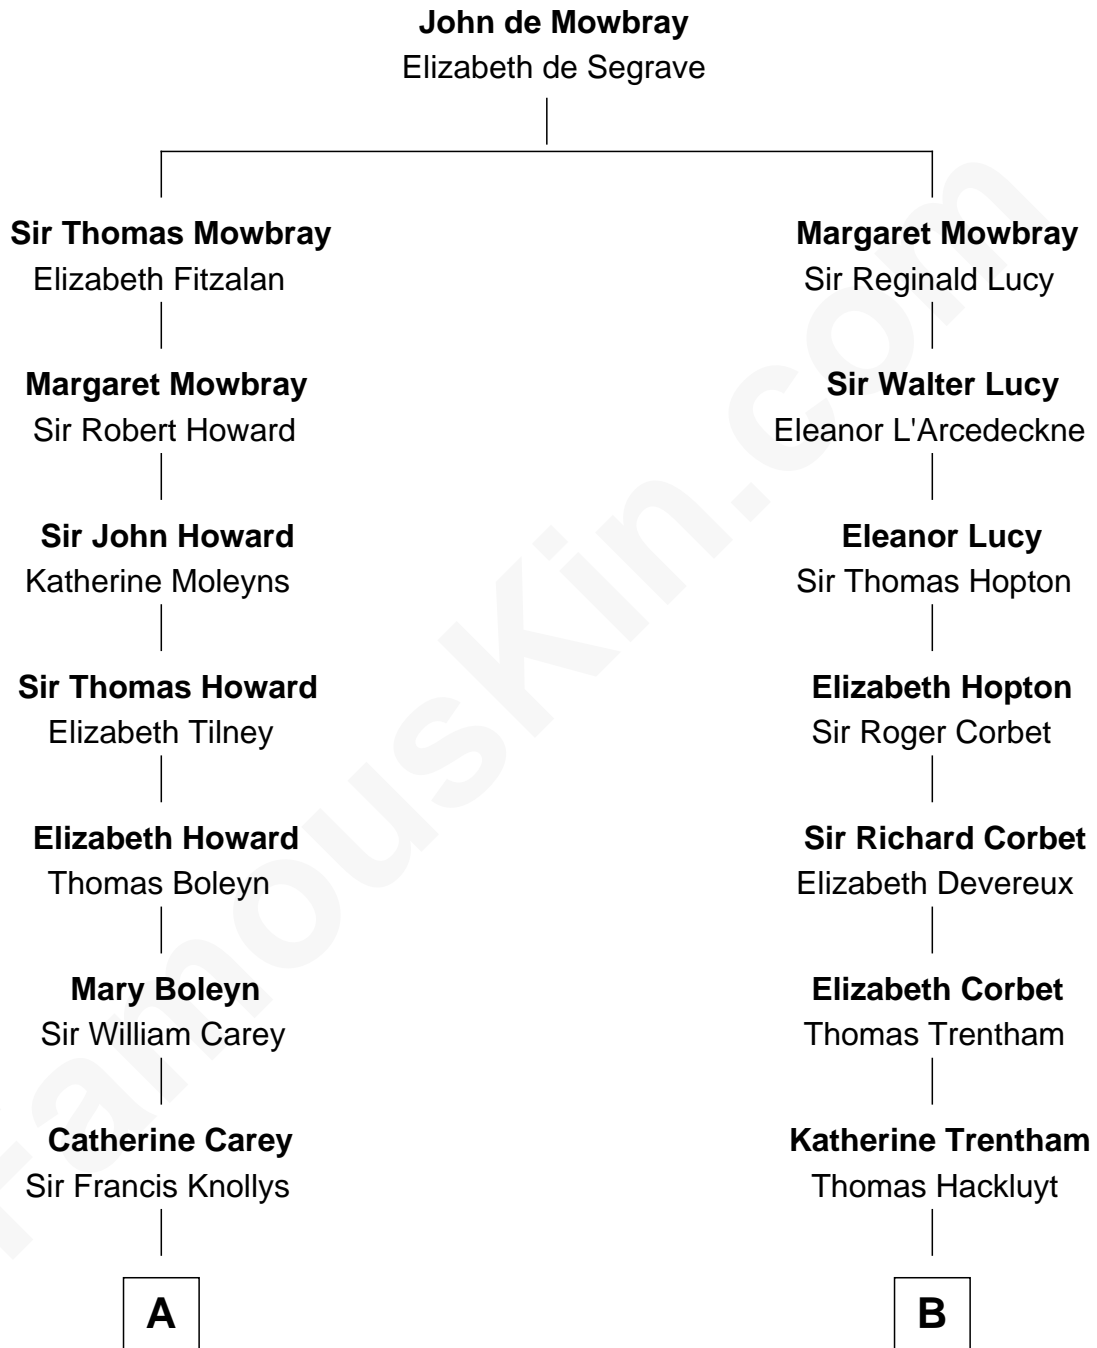

FamousKin.com Relationship Chart of

Charles Darwin

Theory of Evolution

15th cousin 3 times removed of

Orson Welles

Radio, Stage, and Movie Actor

C

|
Richard Head Welles