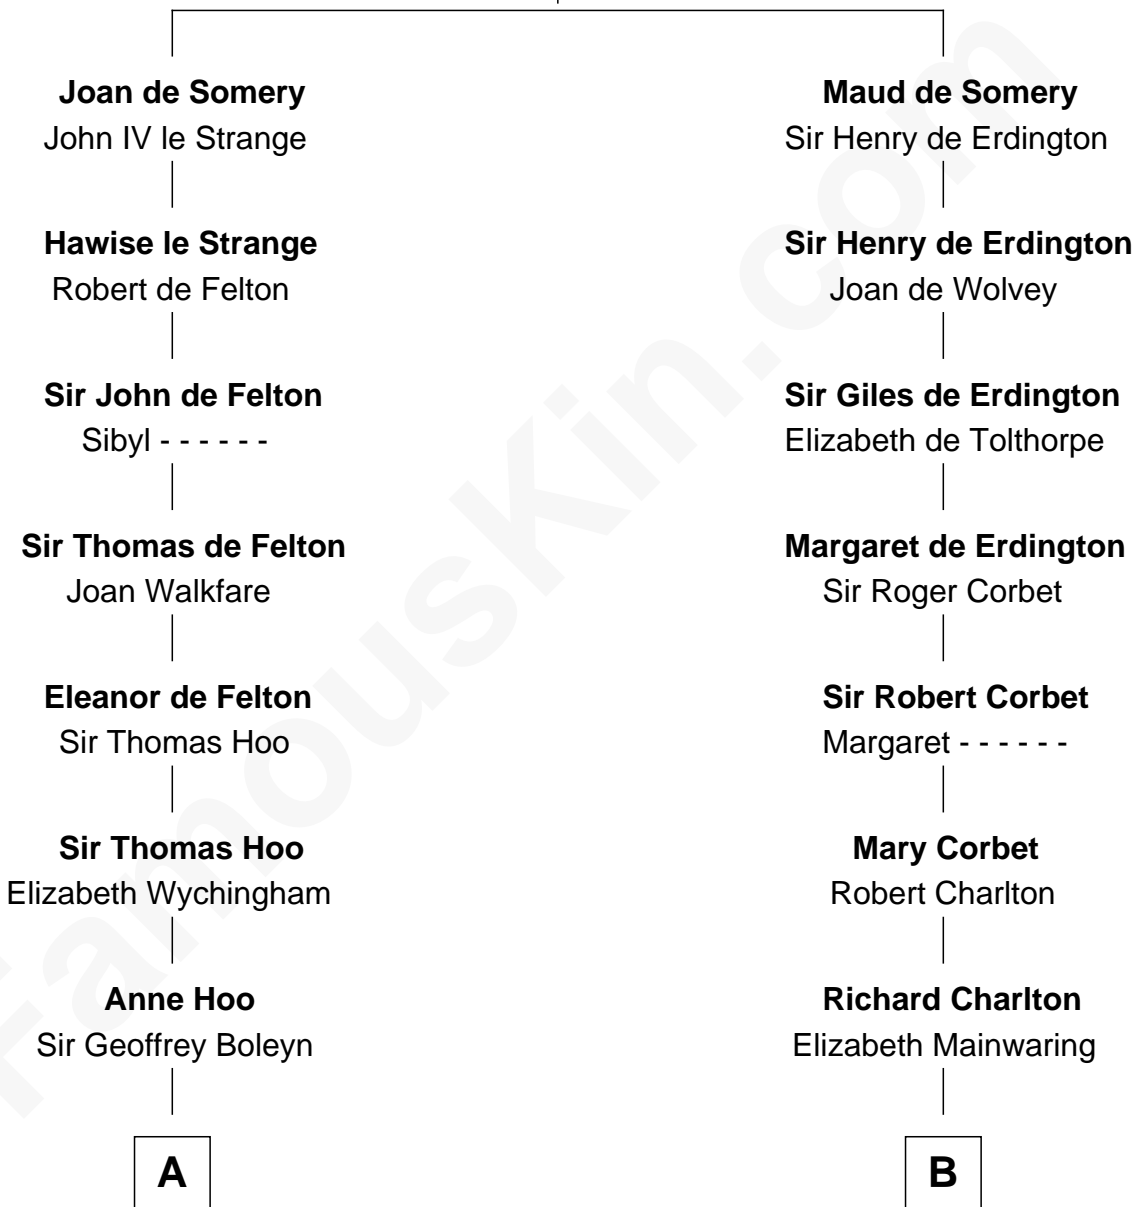

FamousKin.com Relationship Chart of

Charles Darwin

Theory of Evolution

15th cousin 4 times removed of

John Hancock

Signer of the Declaration of Independence

Sir Roger de Somery

Nichole d'Aubenev

FamousKin.com