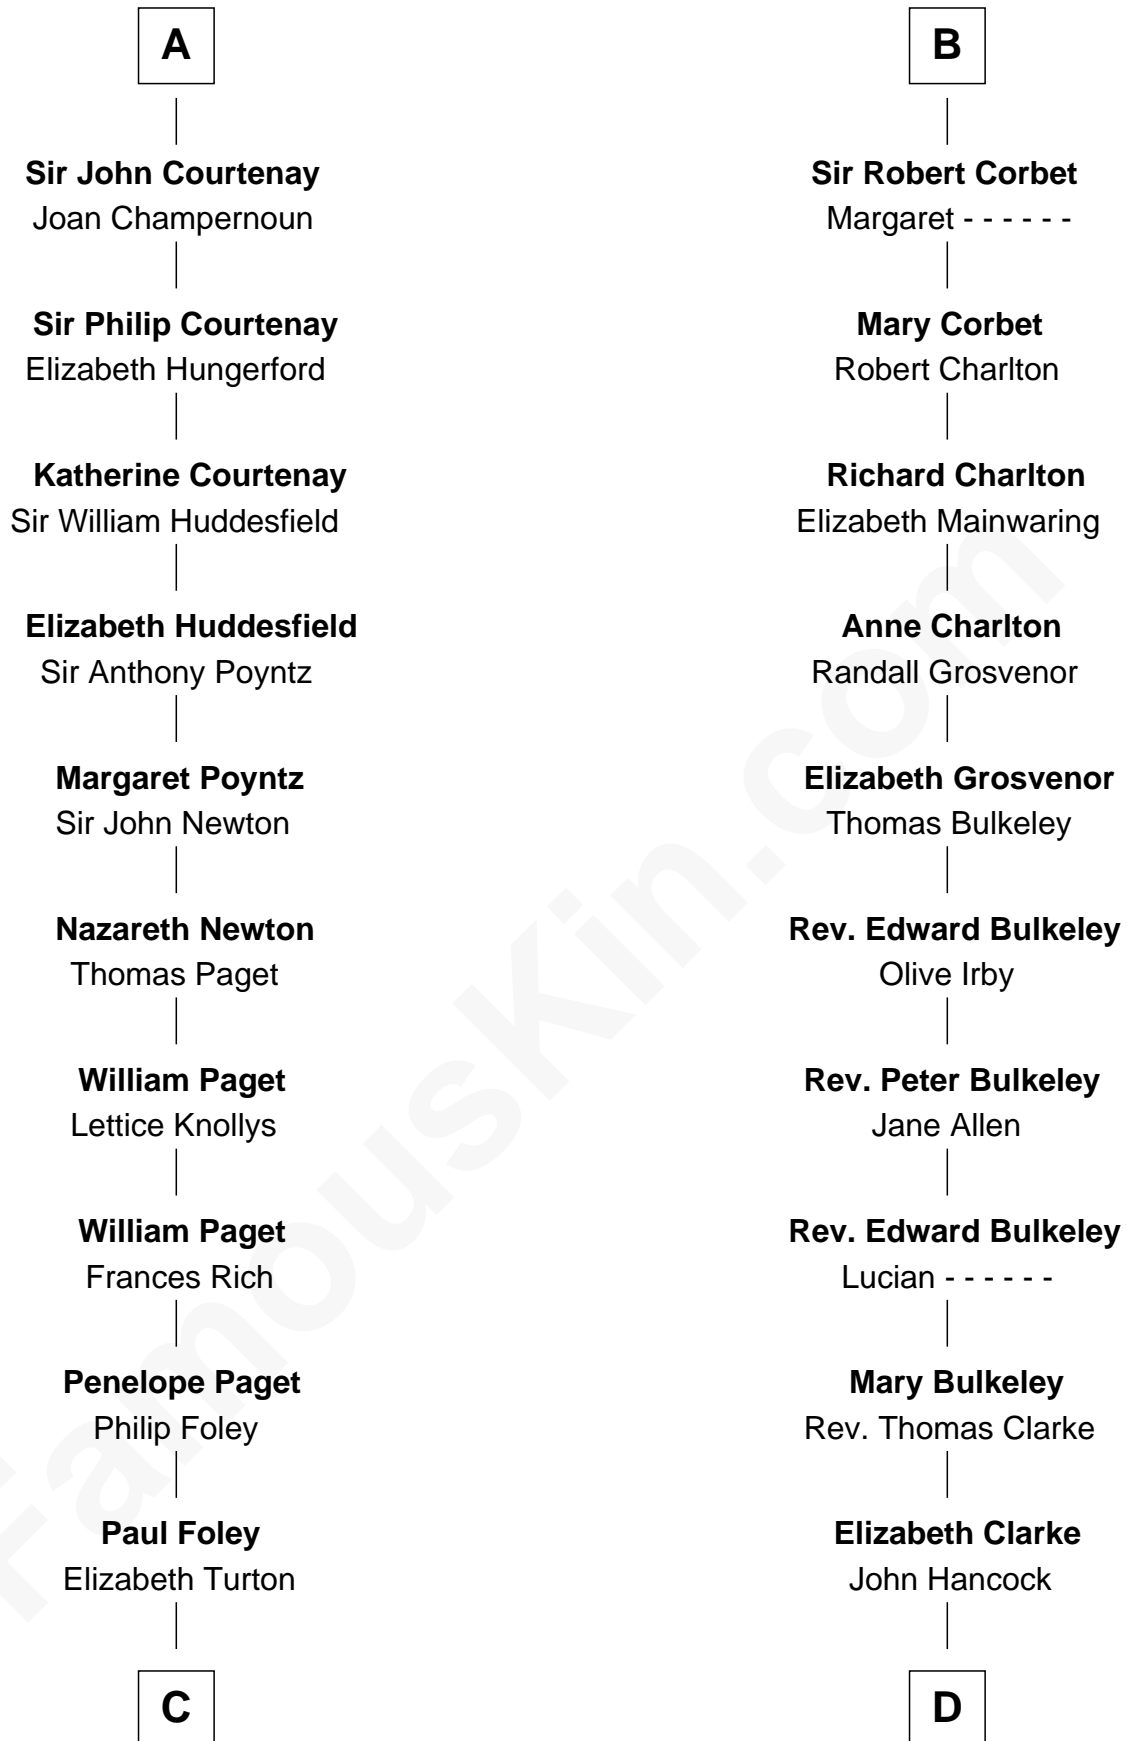

FamousKin.com Relationship Chart of

Charles Darwin

Theory of Evolution

18th cousin 2 times removed of

John Hancock

Signer of the Declaration of Independence

John FitzGilbert
Sybilla of Salisbury

C

Penelope Foley
Charles Howard

Mary Howard
Erasmus Darwin

Dr. Robert Waring Darwin
Susanna Wedgwood

Charles Darwin
Theory of Evolution

D

Rev. John Hancock
Mary Hawke

John Hancock
Signer of Declaration of Independence