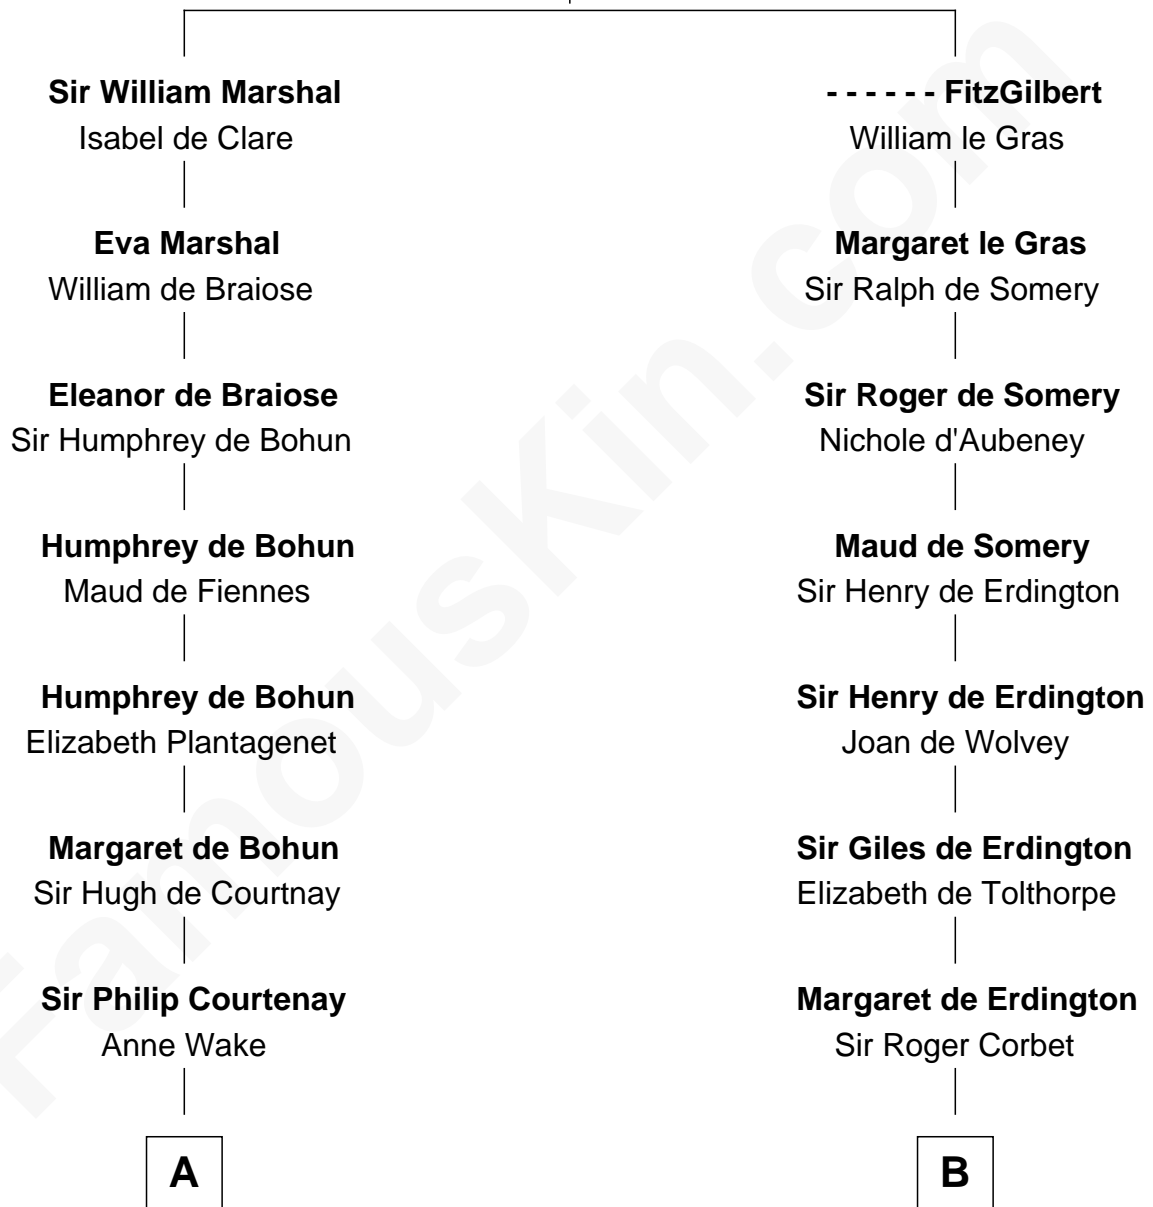

FamousKin.com Relationship Chart of

Charles Darwin

Theory of Evolution

18th cousin 2 times removed of

John Hancock

Signer of the Declaration of Independence

John FitzGilbert
Sybilla of Salisbury

C

Penelope Foley
Charles Howard

Mary Howard
Erasmus Darwin

Dr. Robert Waring Darwin
Susanna Wedgwood

Charles Darwin
Theory of Evolution

D

Rev. John Hancock
Mary Hawke

John Hancock
Signer of Declaration of Independence