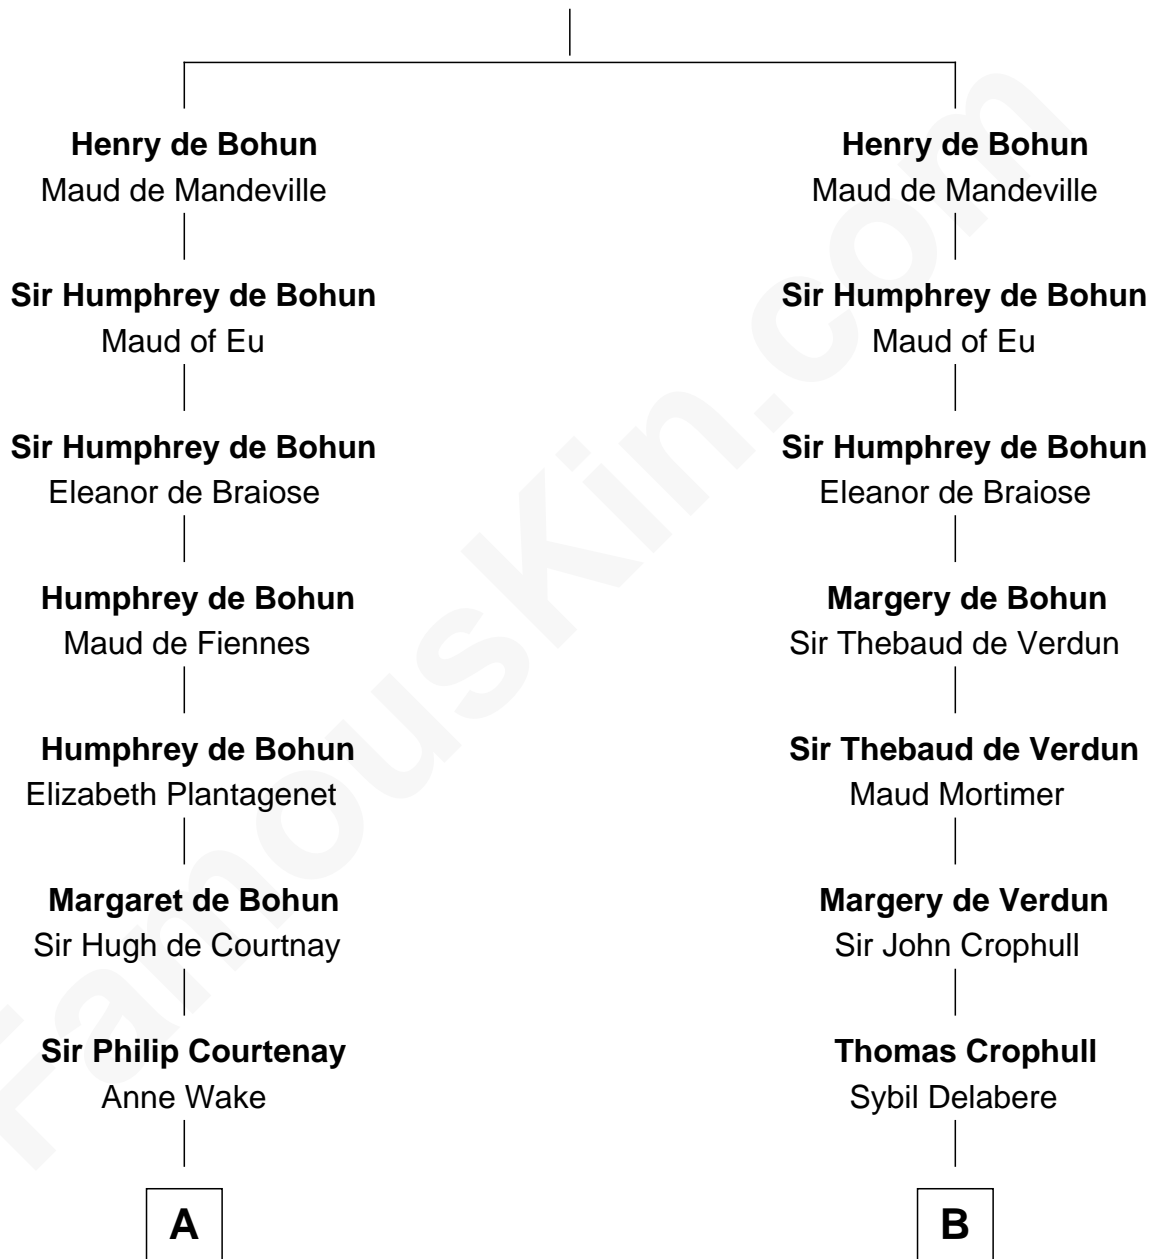

FamousKin.com Relationship Chart of

Charles Darwin

Theory of Evolution

11th cousin 9 times removed of

Catherine Parr

6th Wife of King Henry VIII

Humphrey IV de Bohun

Margaret of Scotland

FamousKin.com