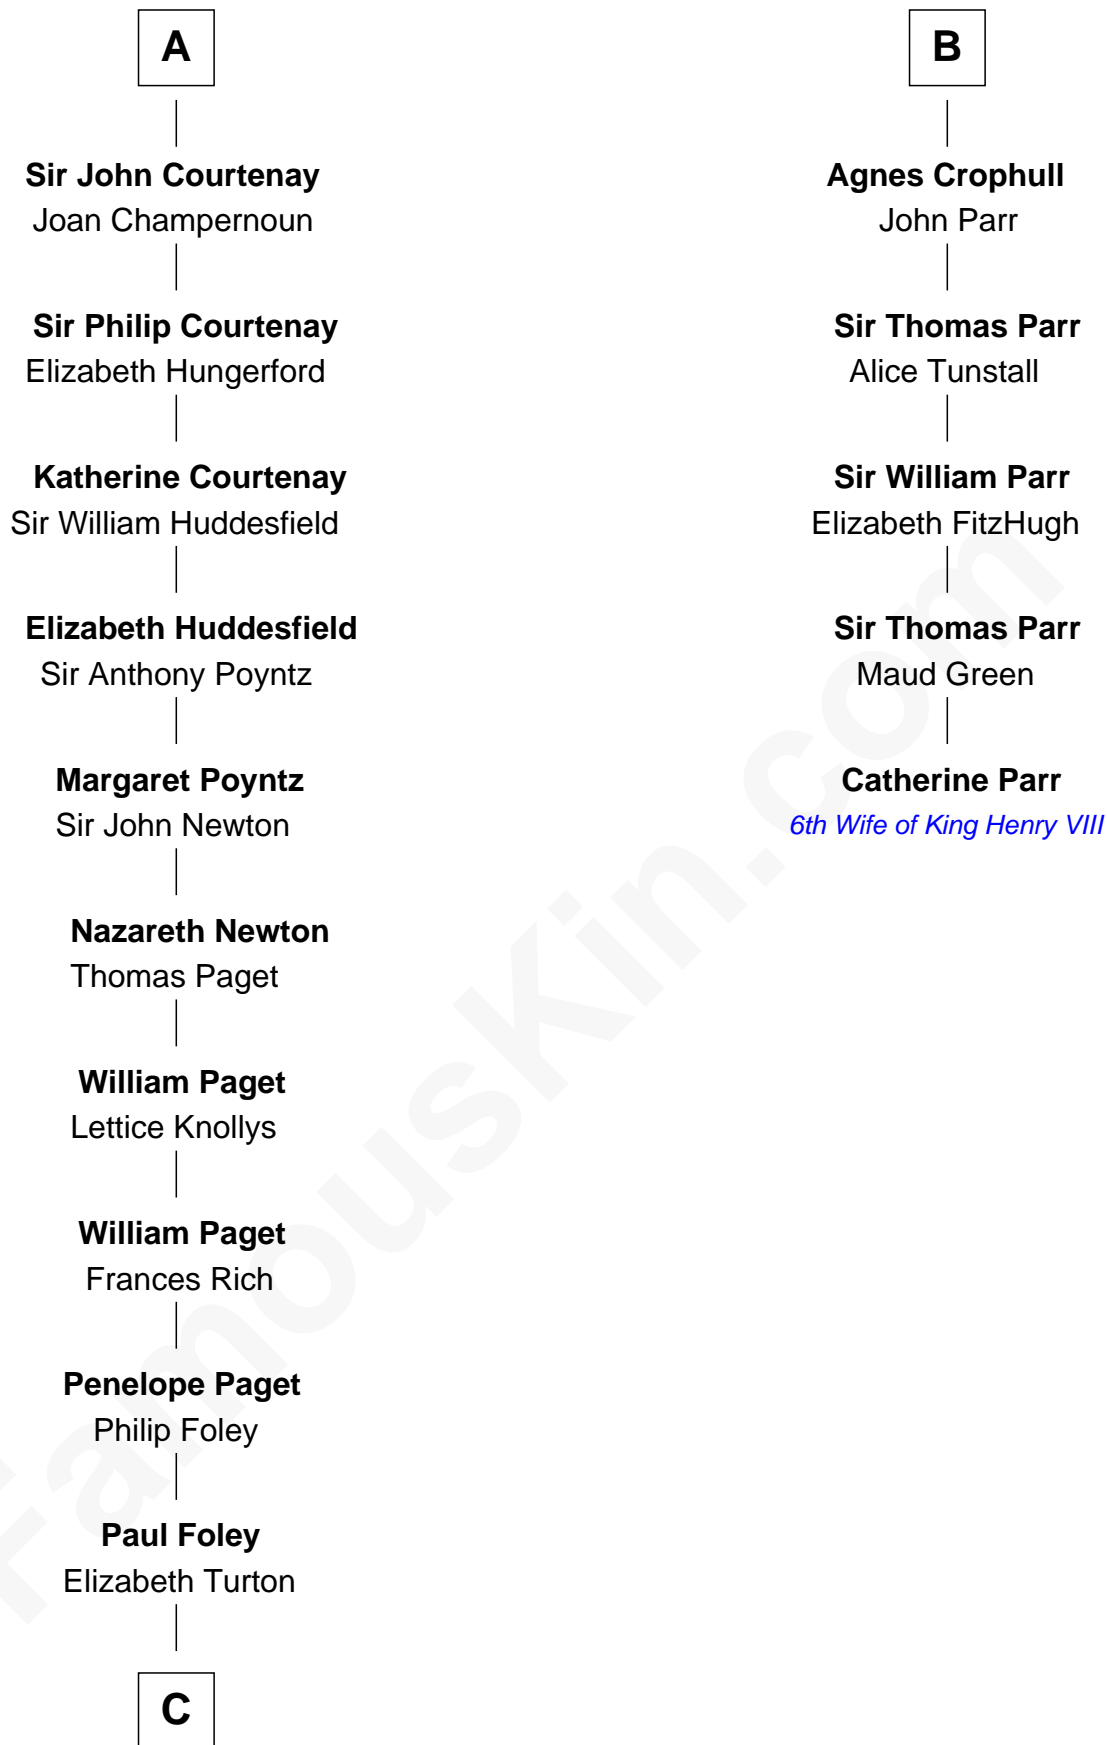

FamousKin.com Relationship Chart of

Charles Darwin

Theory of Evolution

11th cousin 9 times removed of

Catherine Parr

6th Wife of King Henry VIII

Humphrey IV de Bohun

Margaret of Scotland

FamousKin.com