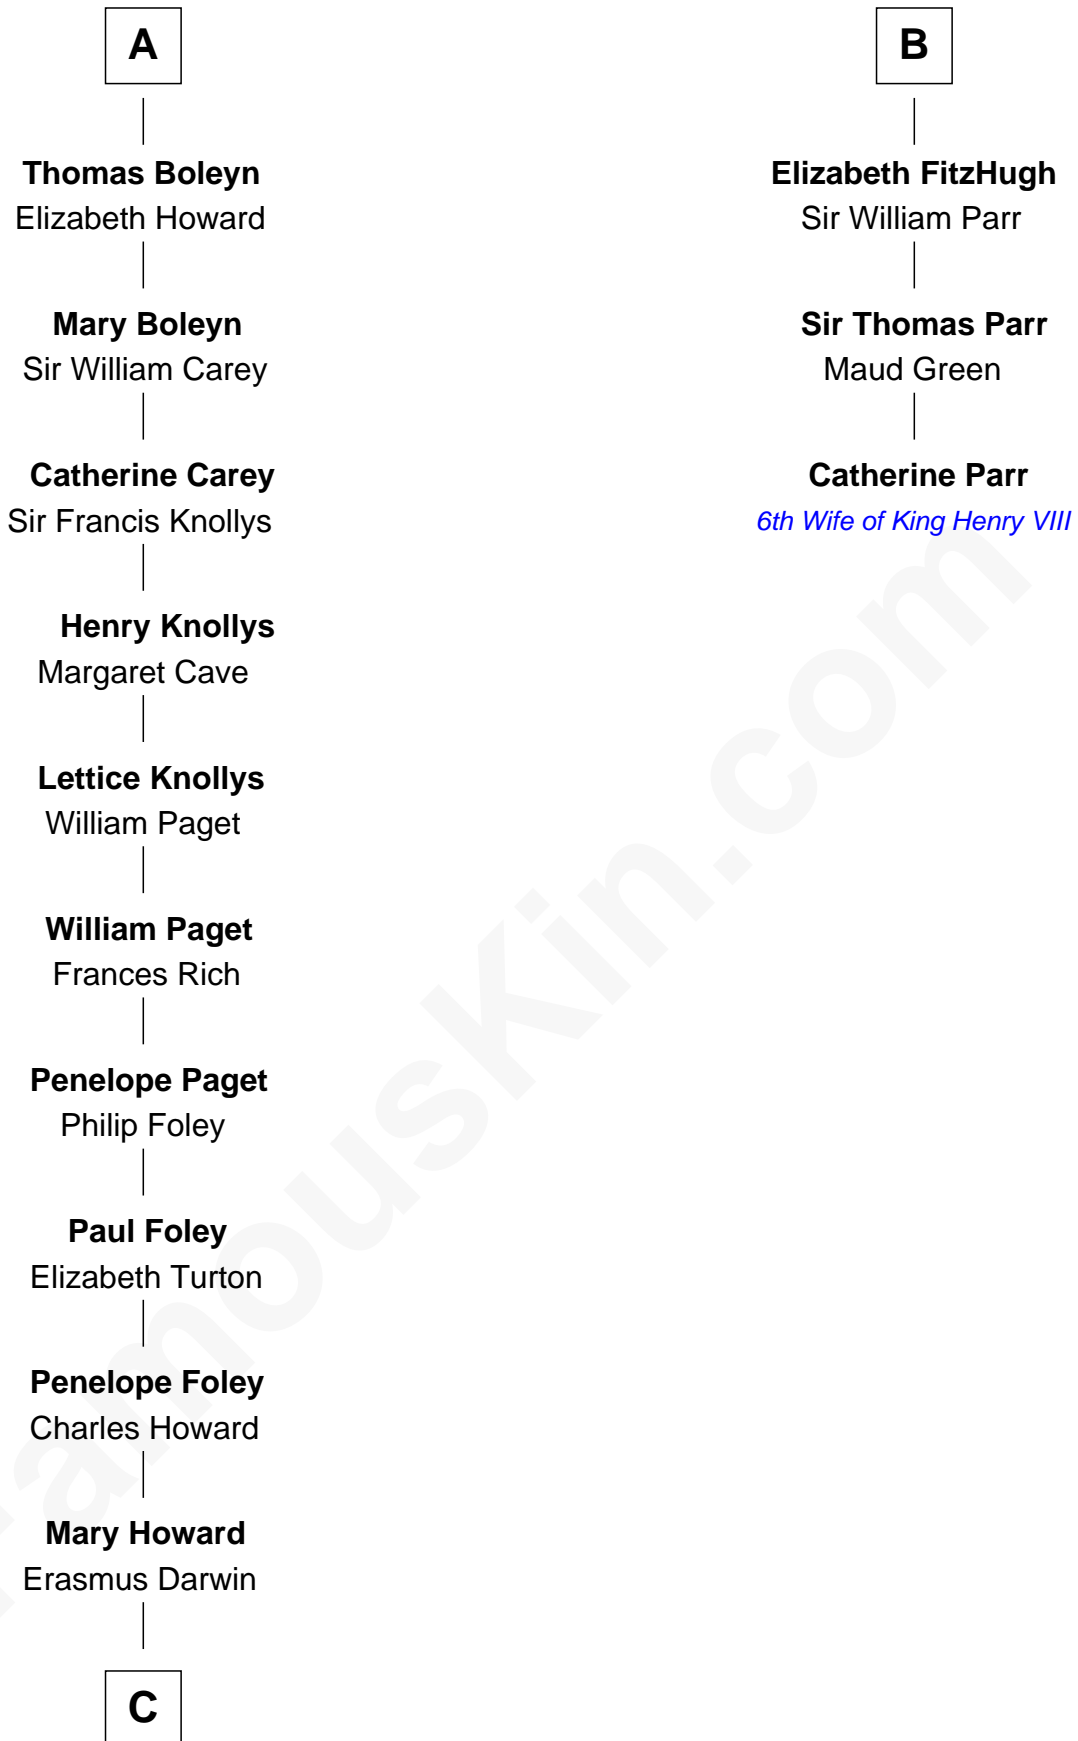

# FamousKin.com Relationship Chart of

**Charles Darwin**

*Theory of Evolution*

9th cousin 9 times removed of

**Catherine Parr**

*6th Wife of King Henry VIII*

FamousKin.com