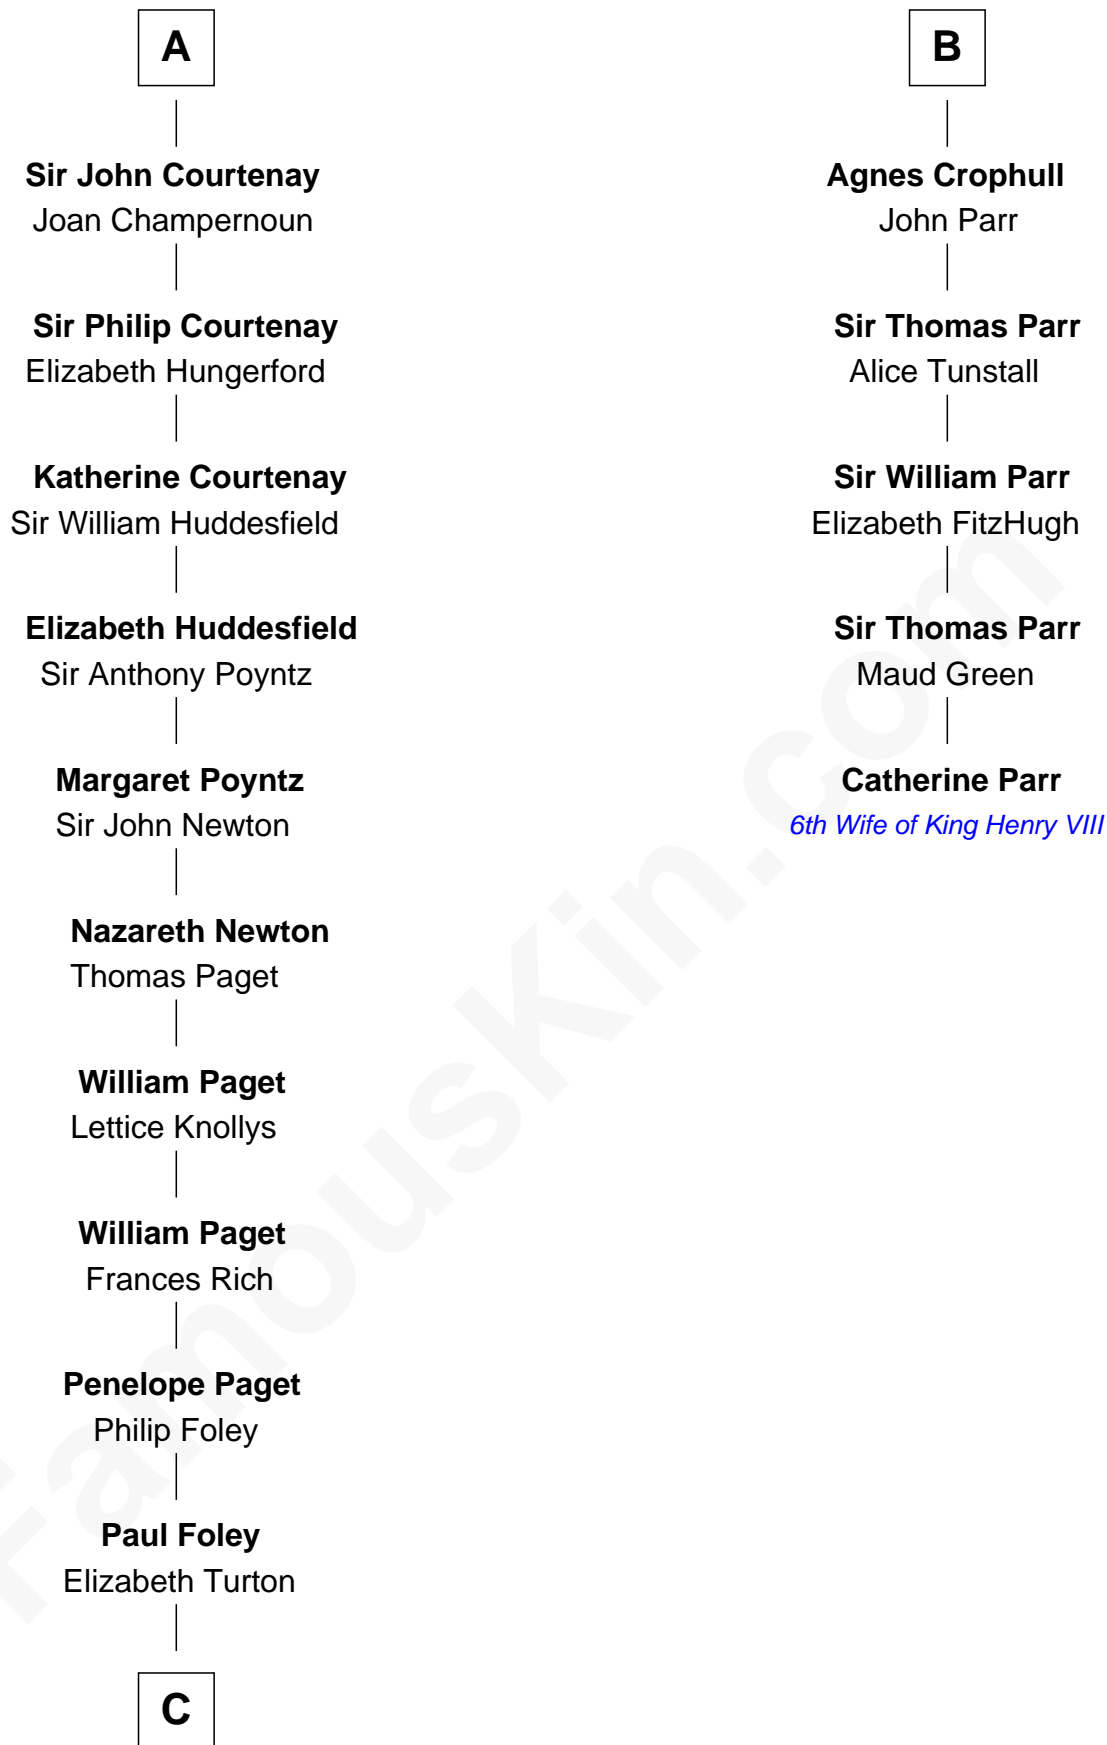

FamousKin.com Relationship Chart of

Charles Darwin

Theory of Evolution

11th cousin 9 times removed of

Catherine Parr

6th Wife of King Henry VIII

Richard de Clare
Aoife MacMurrough

FamousKin.com