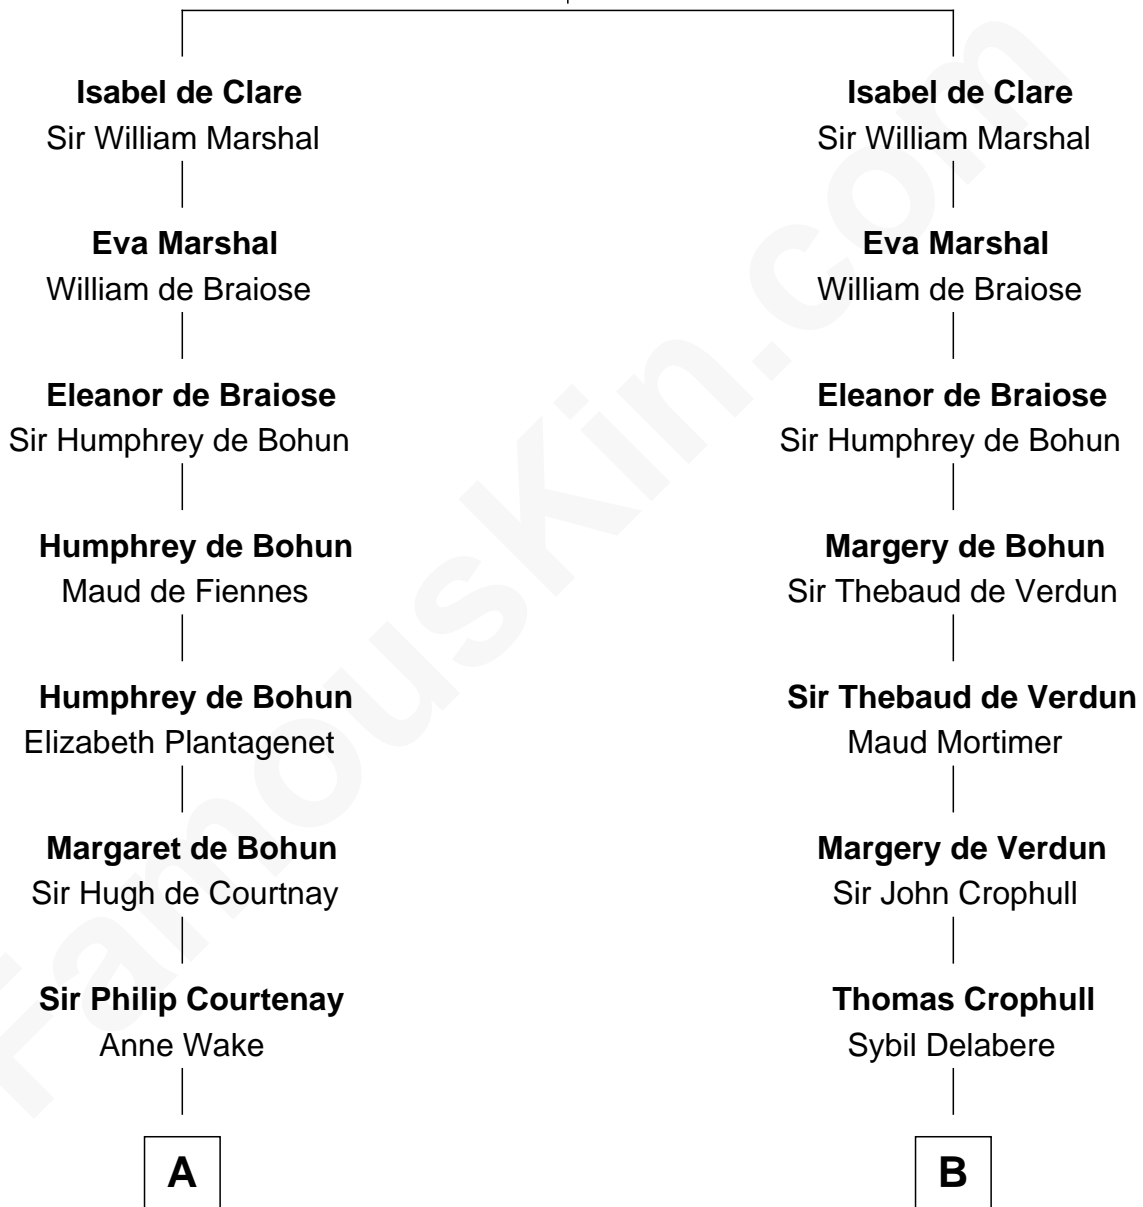

FamousKin.com Relationship Chart of

Charles Darwin

Theory of Evolution

11th cousin 9 times removed of

Catherine Parr

6th Wife of King Henry VIII

Richard de Clare
Aoife MacMurrough

FamousKin.com