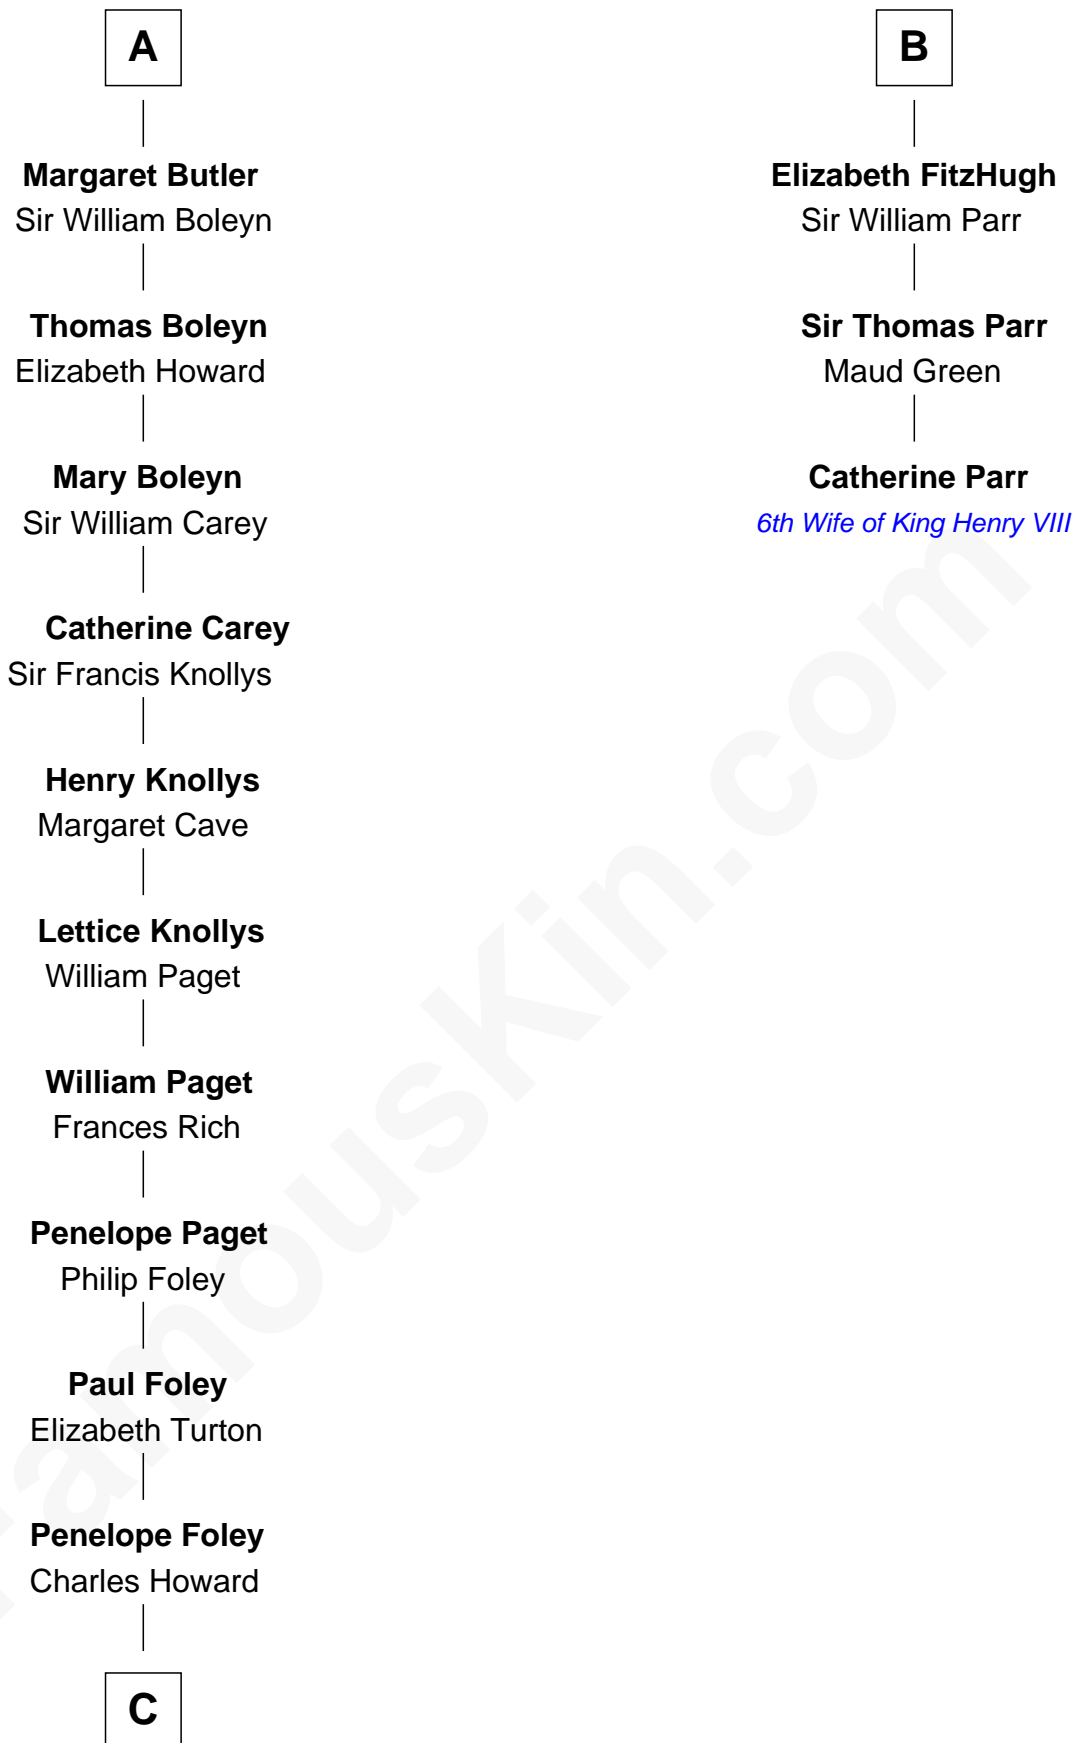

# FamousKin.com Relationship Chart of

**Charles Darwin**

*Theory of Evolution*

9th cousin 10 times removed of

**Catherine Parr**

*6th Wife of King Henry VIII*

**Sir William de Ros**

Lucy FitzPiers

FamousKin.com