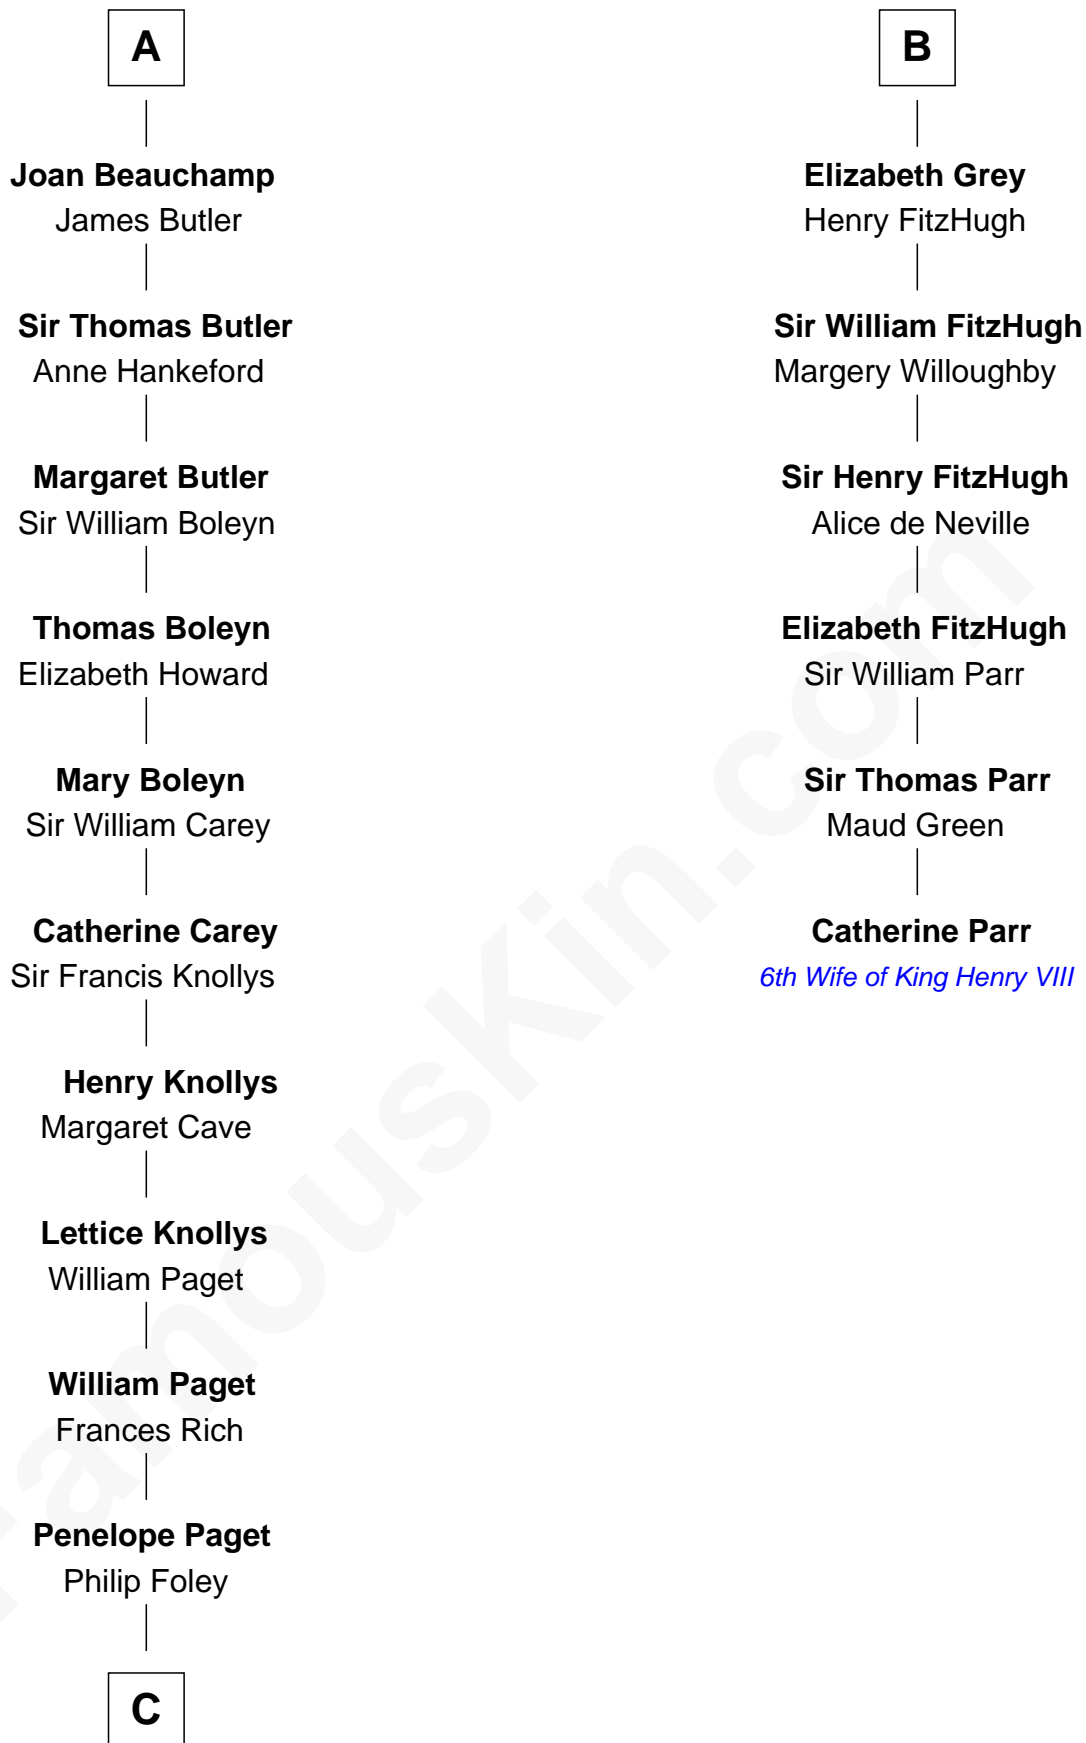

# FamousKin.com Relationship Chart of

**Charles Darwin**

*Theory of Evolution*

12th cousin 9 times removed of

**Catherine Parr**

*6th Wife of King Henry VIII*

**Sir Ralph de Tony**

Margaret Beaumont

**C**

—  
**Paul Foley**

Elizabeth Turton

—  
**Penelope Foley**

Charles Howard

—  
**Mary Howard**

Erasmus Darwin

—  
**Dr. Robert Waring Darwin**

Susanna Wedgwood

—  
**Charles Darwin**

*Theory of Evolution*