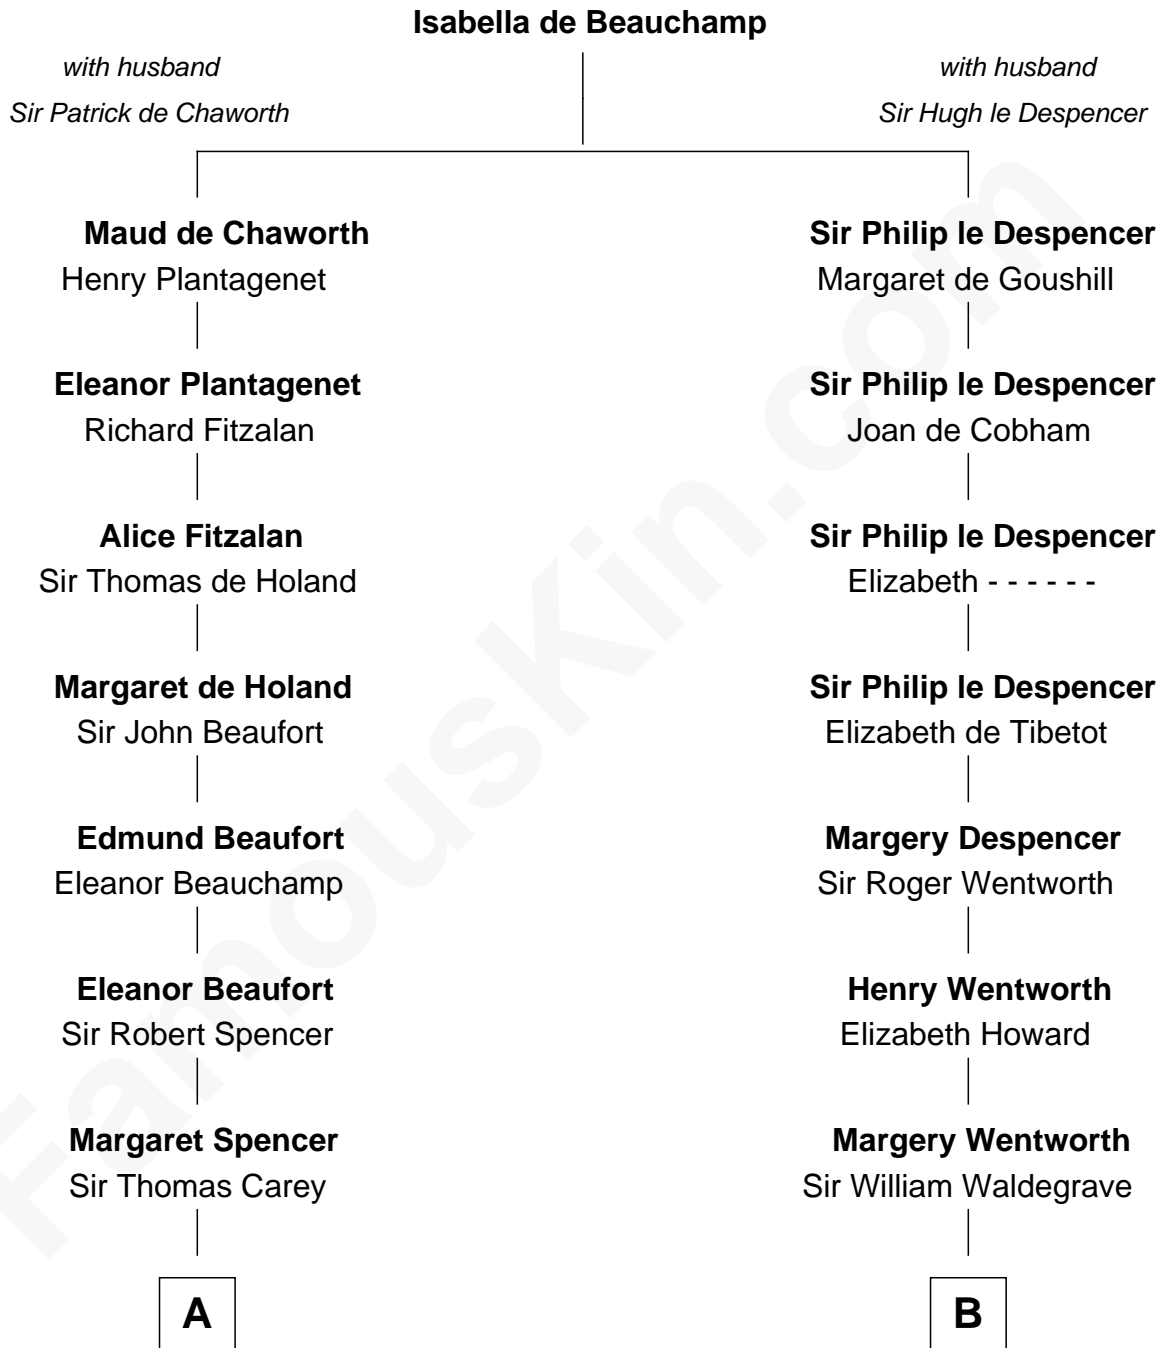

FamousKin.com Relationship Chart of

Charles Darwin
Theory of Evolution

17th cousin 4 times removed of

Jake Gyllenhaal
Movie Actor

C

Anders Leonard Gyllenhaal

Selma Amanda Nelson

Leonard Ephraim Gyllenhaal