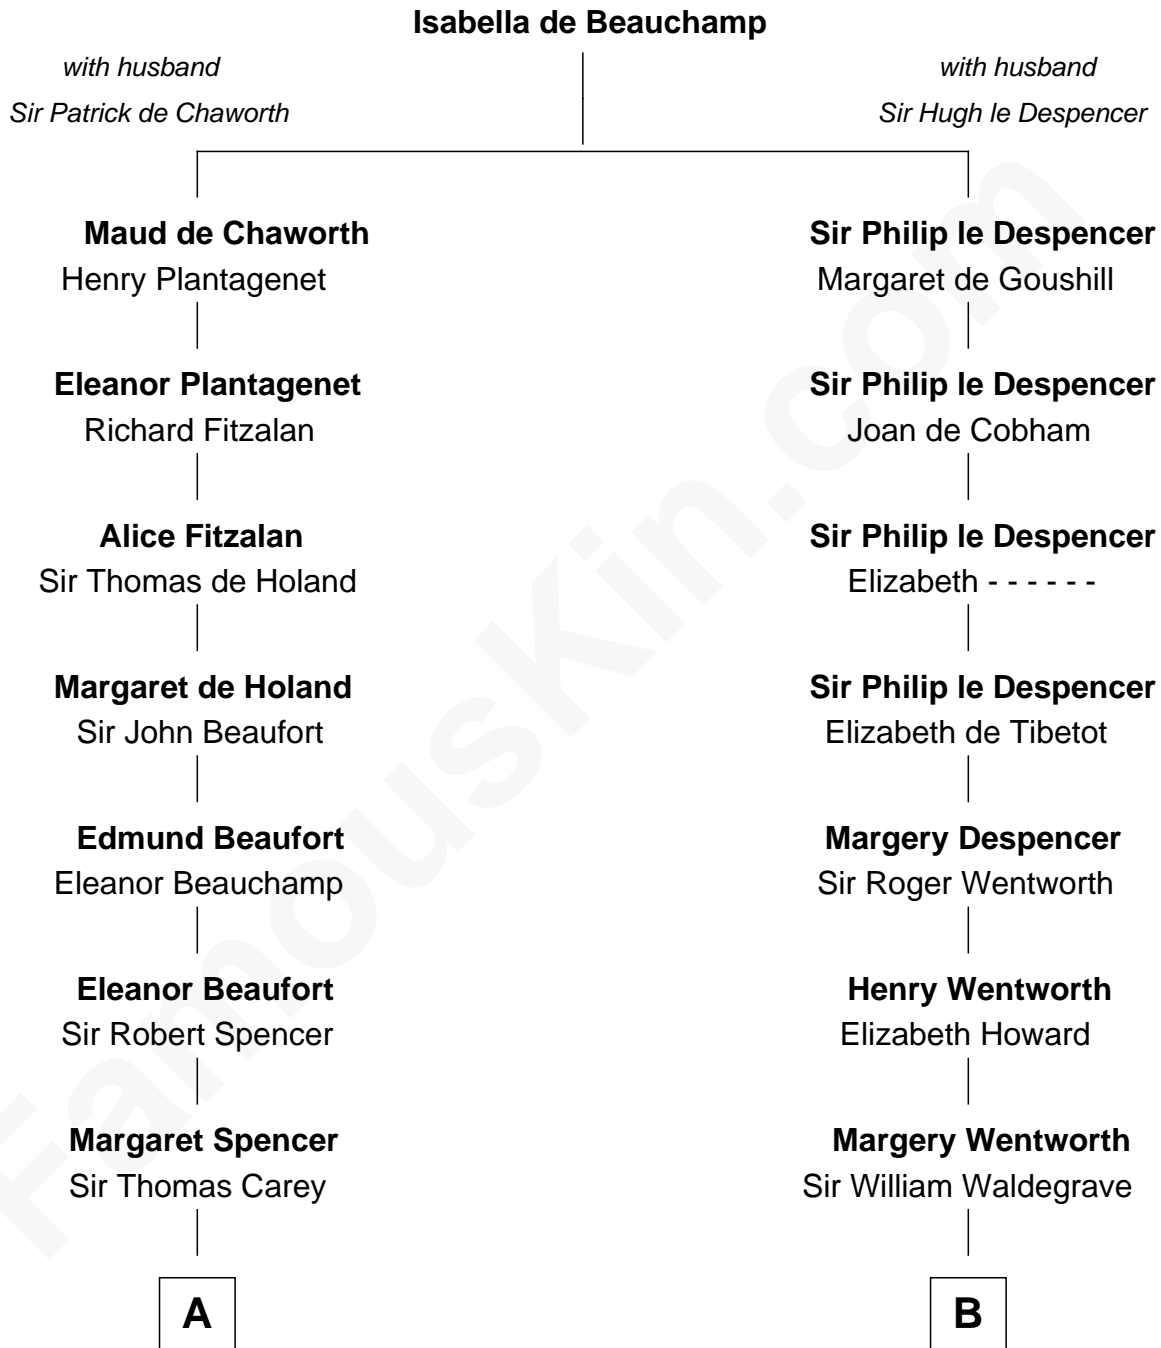

FamousKin.com Relationship Chart of

Charles Darwin
Theory of Evolution

17th cousin 4 times removed of

Maggie Gyllenhaal
Movie Actress

C

Anders Leonard Gyllenhaal

Selma Amanda Nelson

Leonard Ephraim Gyllenhaal