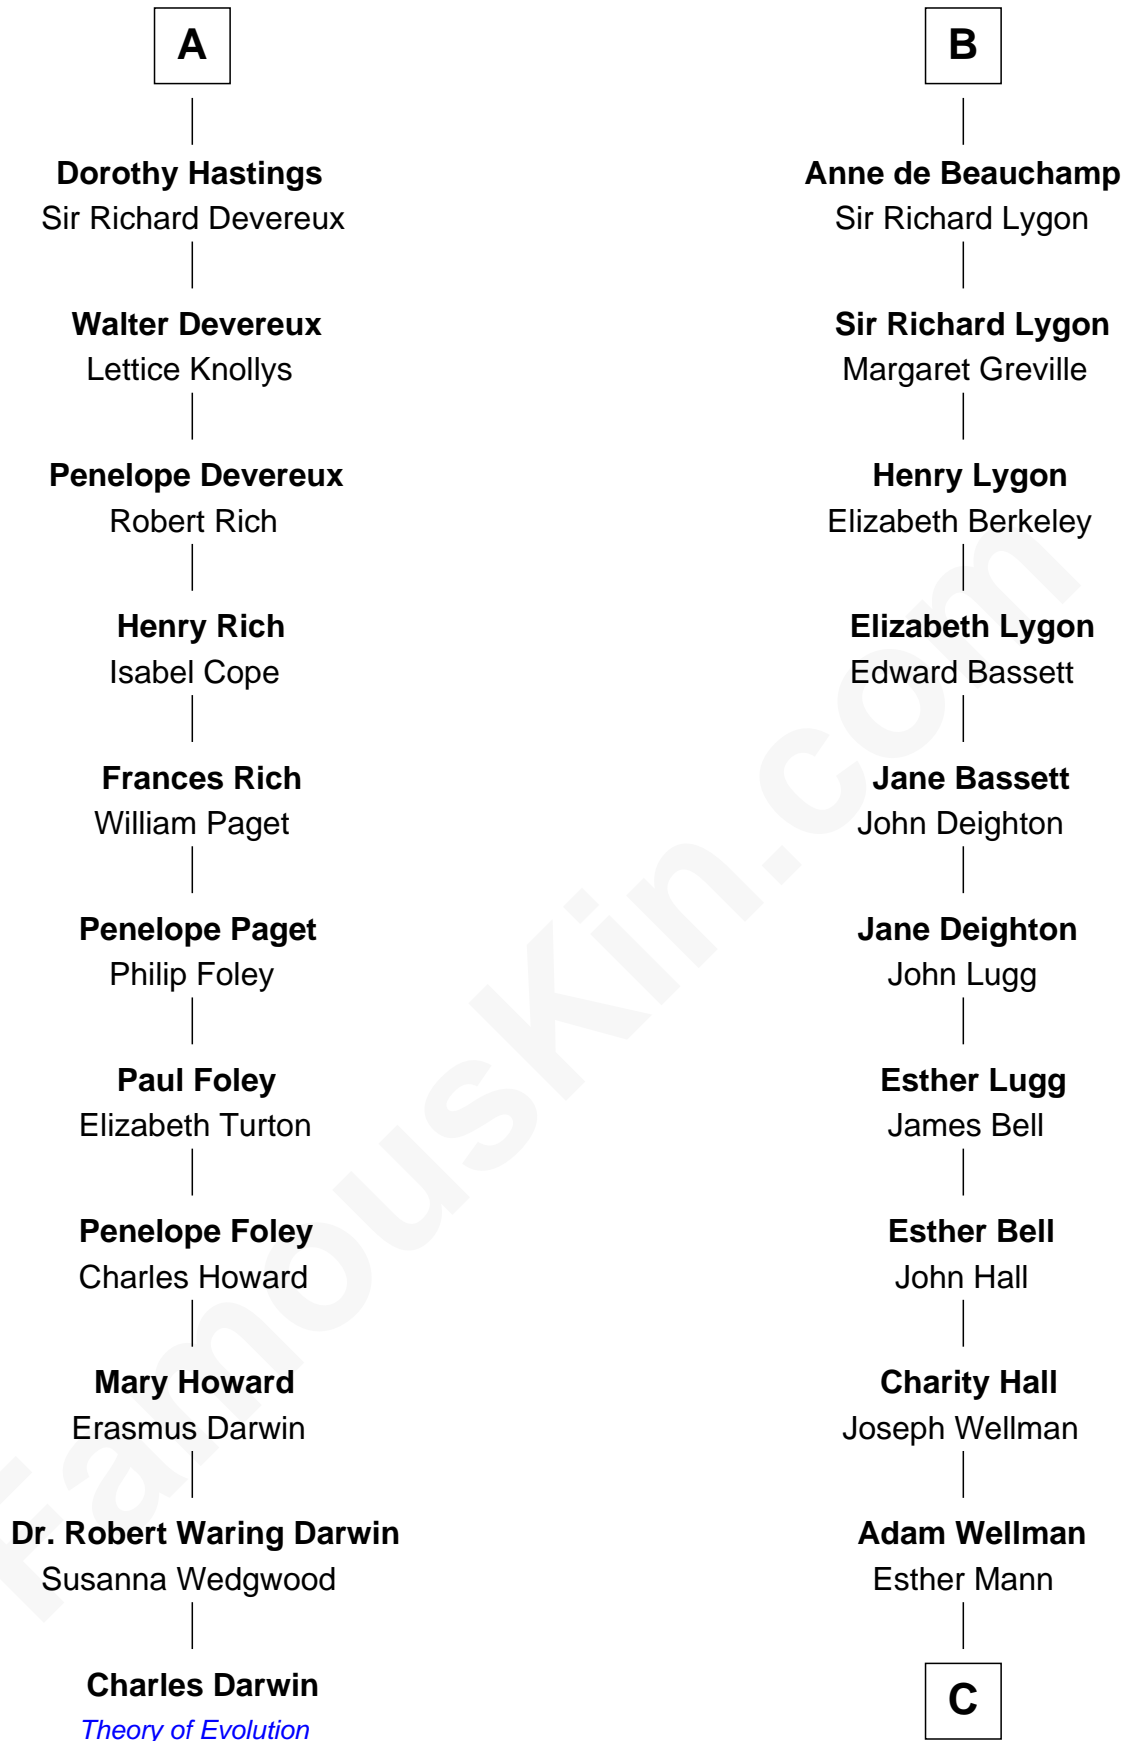

FamousKin.com Relationship Chart of

Charles Darwin

Theory of Evolution

17th cousin 3 times removed of

Jack London

Author of "The Call of the Wild"

John de Botetourte

Maud FitzThomas

Elizabeth Burdet

Sir Humphrey Stafford

Eleanor Aylesbury

Elizabeth Stafford

Sir Richard de Beauchamp

B

C

Joel Wellman