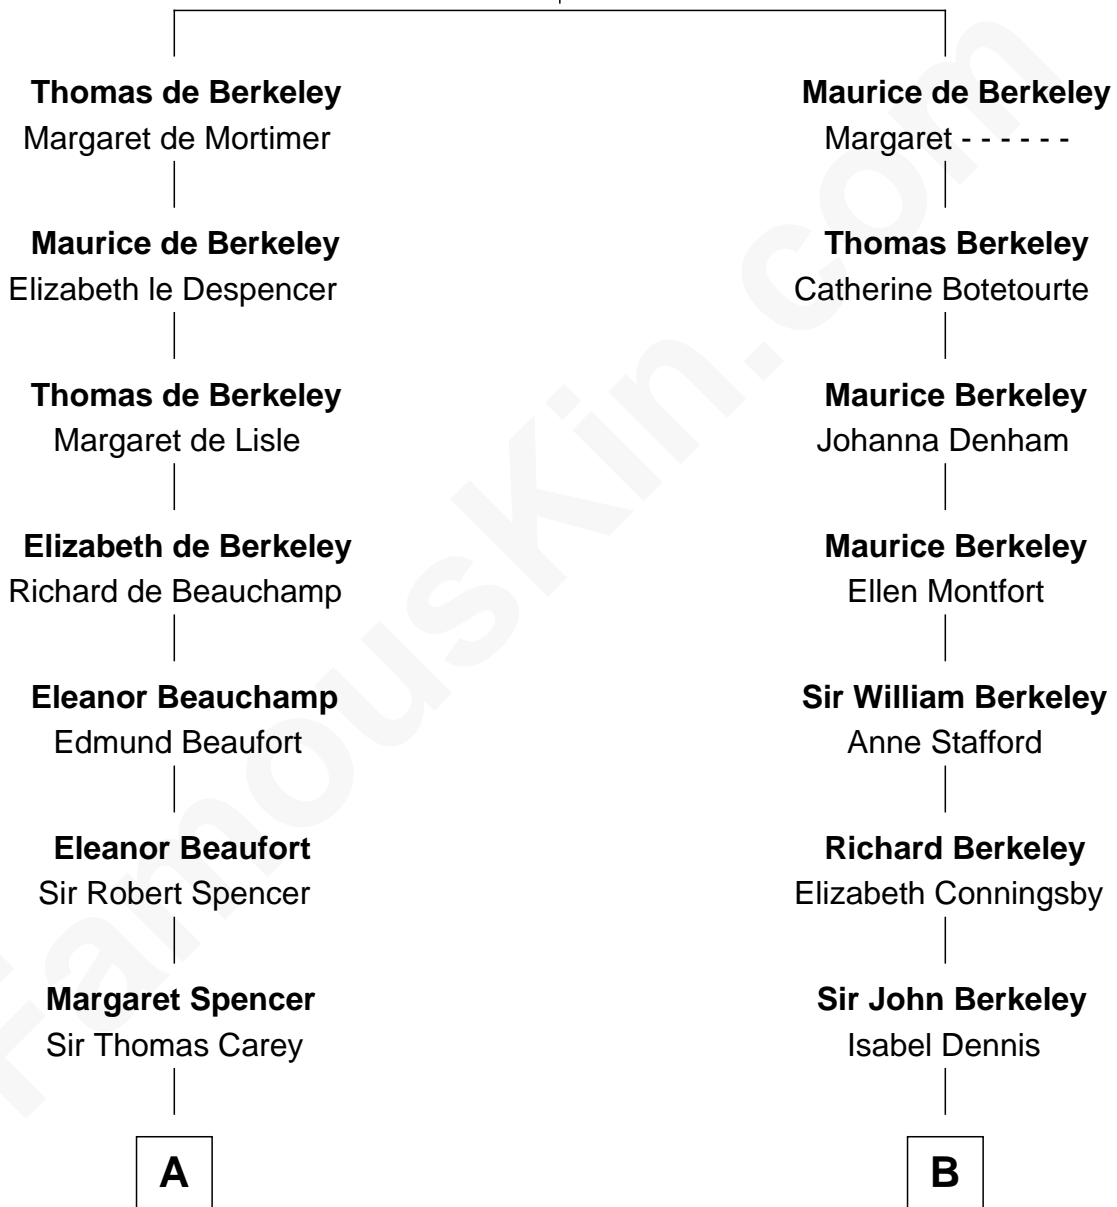

FamousKin.com

Relationship Chart of

Charles Darwin

Theory of Evolution

17th cousin 1 time removed of

Jack London

Author of "The Call of the Wild"

Sir Maurice de Berkeley

Eve la Zouche

C

Flora Wellman
William Henry Chaney

Jack London
Author of "The Call of the Wild"

FamousKin.com