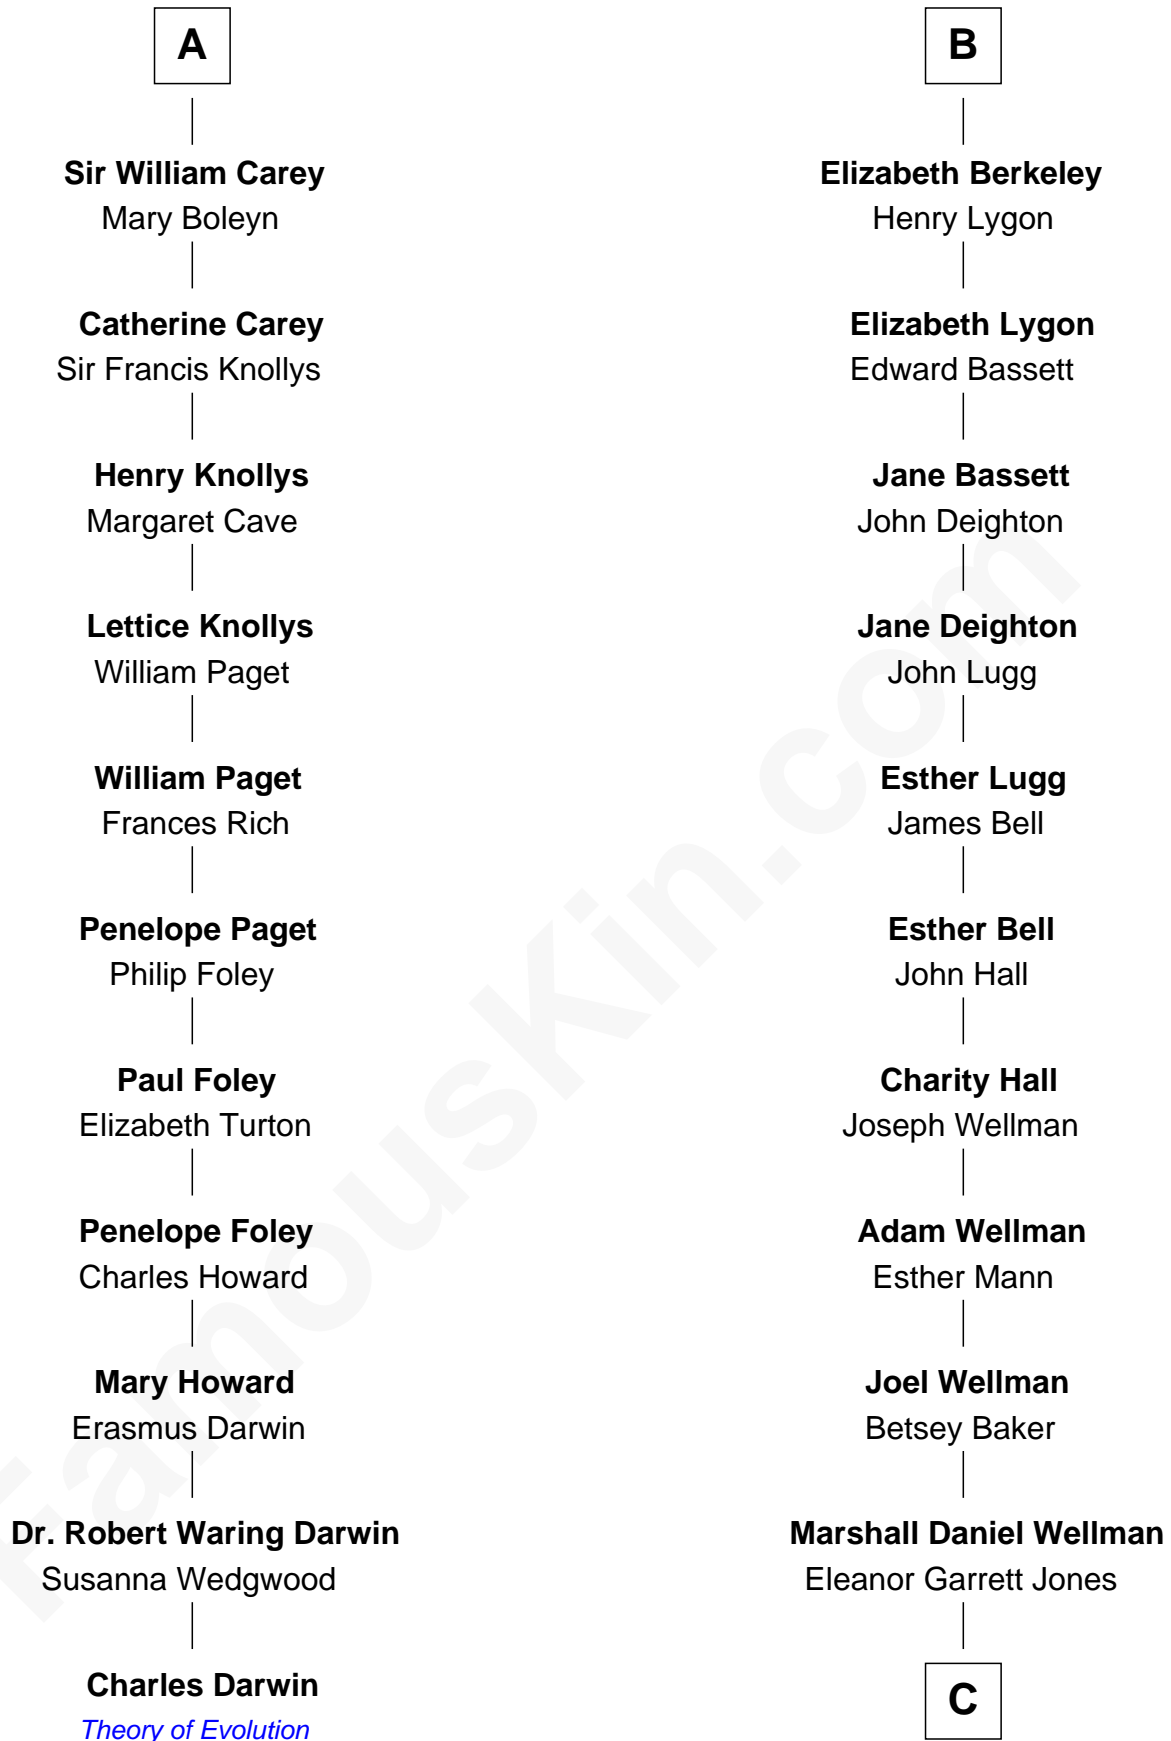

FamousKin.com

Relationship Chart of

Charles Darwin

Theory of Evolution

17th cousin 1 time removed of

Jack London

Author of "The Call of the Wild"

Sir Maurice de Berkeley

Eve la Zouche

C

Flora Wellman
William Henry Chaney

Jack London
Author of "The Call of the Wild"

FamousKin.com