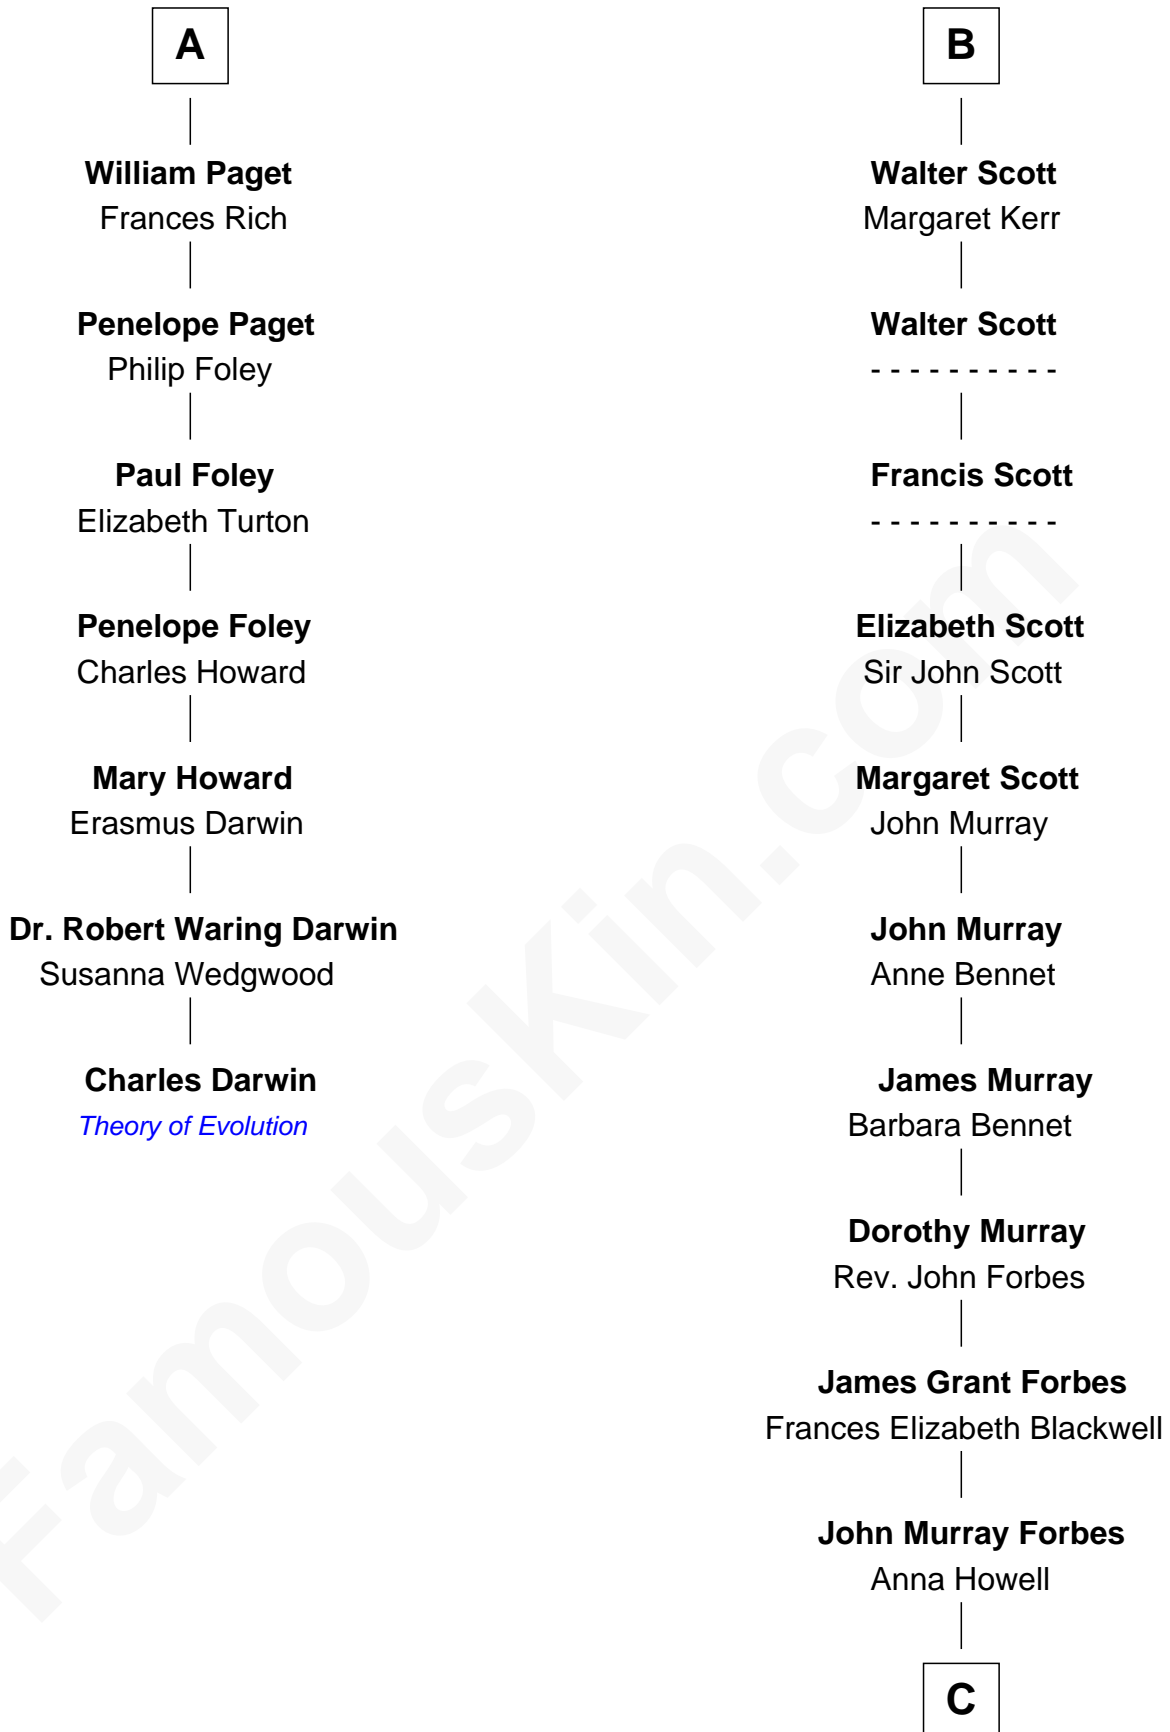

# FamousKin.com Relationship Chart of

**Charles Darwin**

*Theory of Evolution*

13th cousin 7 times removed of

**John Kerry**

*68th U.S. Secretary of State*

**Sir John Beaufort**

Margaret de Holand

**Edmund Beaufort**

Eleanor Beauchamp

**Eleanor Beaufort**

Sir Robert Spencer

**Margaret Spencer**

Sir Thomas Carey

**Sir William Carey**

Mary Boleyn

James I, King of Scotland

**James II, King of Scotland**

Mary of Guelders

**Mary Stewart of Scotland**

James Hamilton

**James Hamilton**

**Sir John Hamilton**

Janet Home

**Margaret Hamilton**

David Douglas

**Margaret Douglas**

Sir Walter Scott

**B**

**C**

Francis Blackwell Forbes

Isabel Clarke