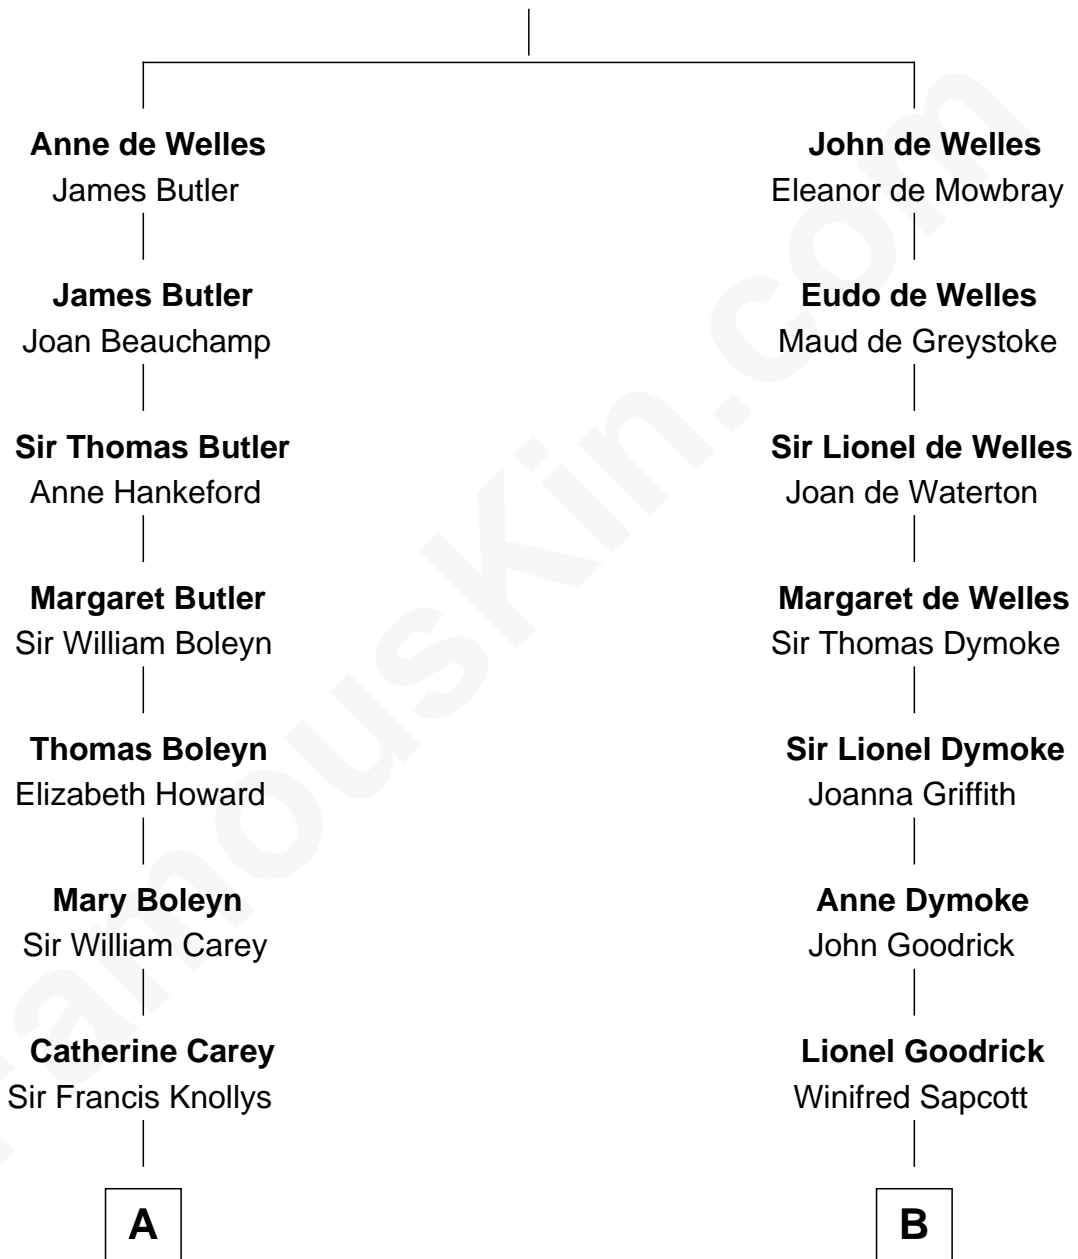

FamousKin.com Relationship Chart of

Charles Darwin

Theory of Evolution

15th cousin 4 times removed of

Lucille Ball

TV Actress - "I Love Lucy"

John de Welles

Maud de Roos

C

Nellie Rebecca Durrell

Jasper Clinton Ball

Henry Durrell Ball

Desiree Evelyn Hunt

Lucille Ball

TV Actress - "I Love Lucy"

FamousKin.com