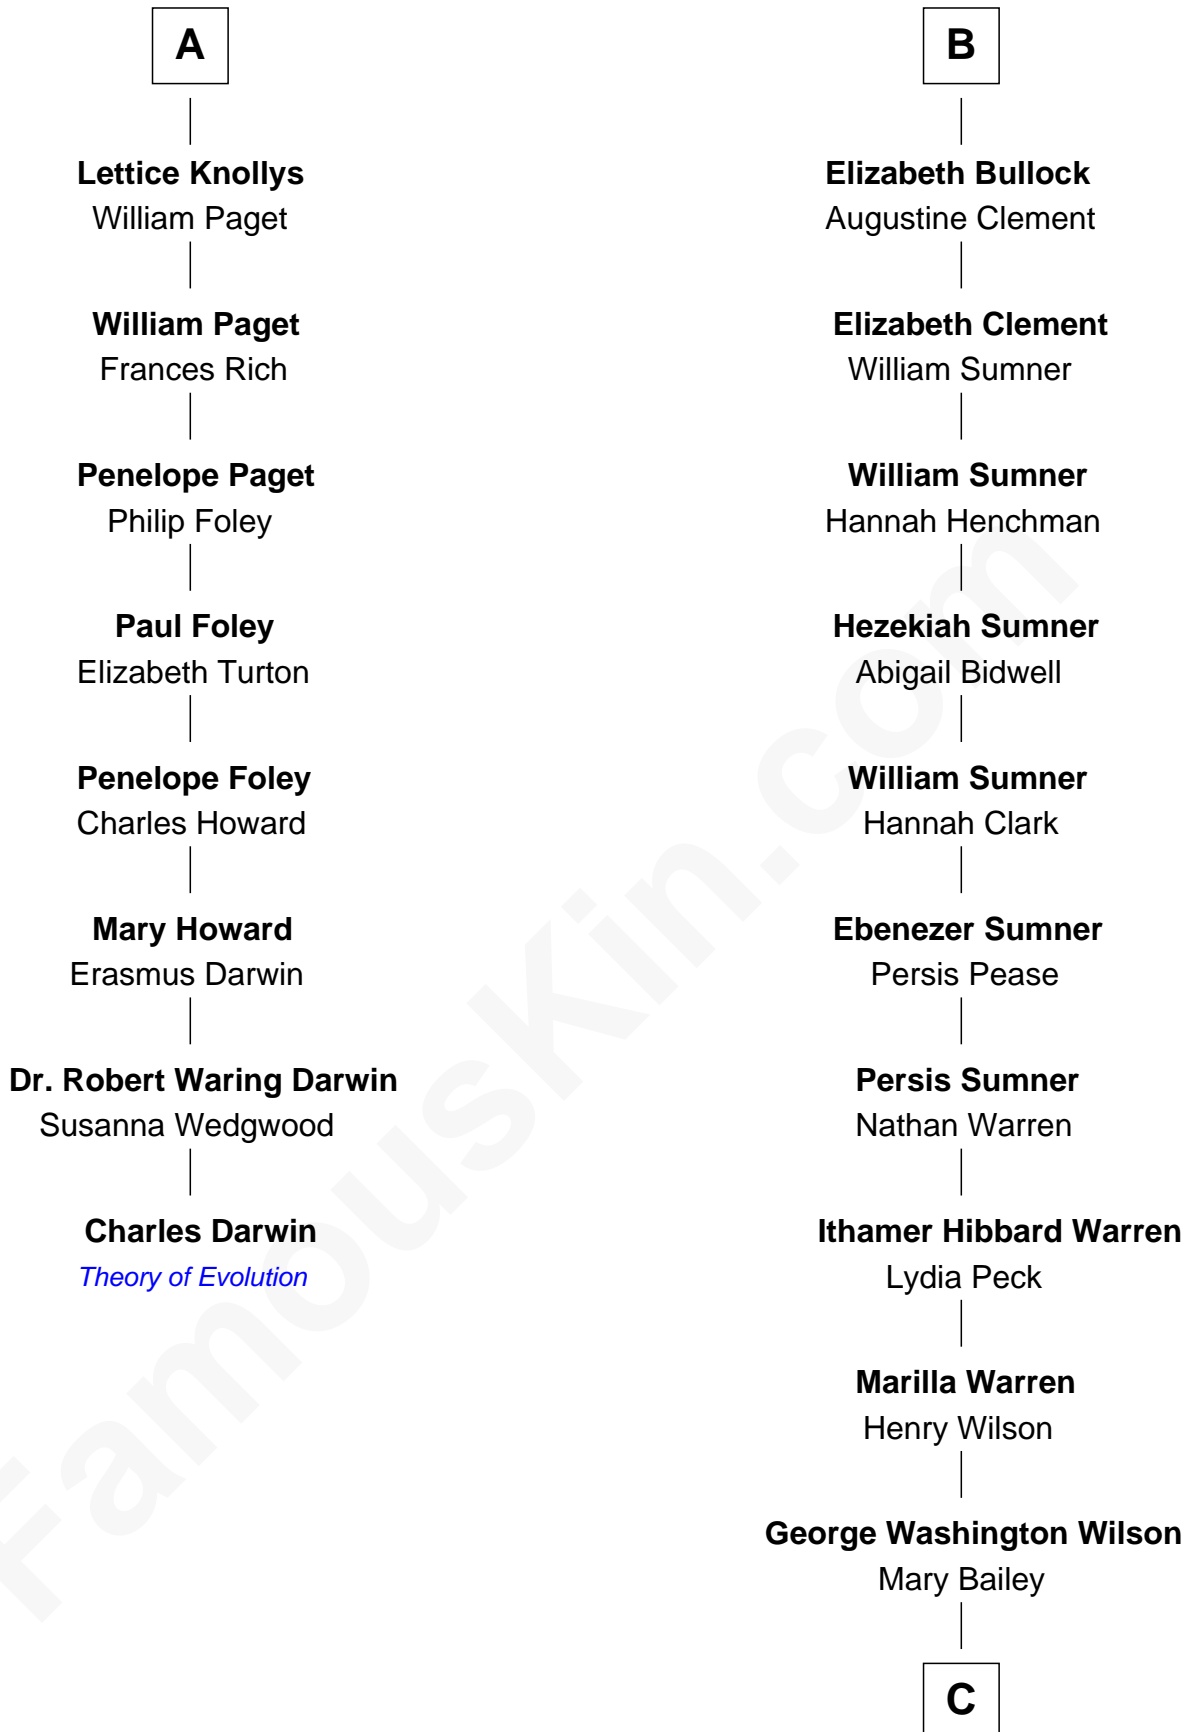

FamousKin.com Relationship Chart of

Charles Darwin

Theory of Evolution

14th cousin 6 times removed of

Brian Wilson

Co-Founder of The Beach Boys

C

William Henry Wilson

Alta Lenora Chitwood

William Coral Wilson

Edith Sophia Sthole

Murray Gage Wilson

Audree Neva Korthof

Brian Wilson

Co-Founder of The Beach Boys