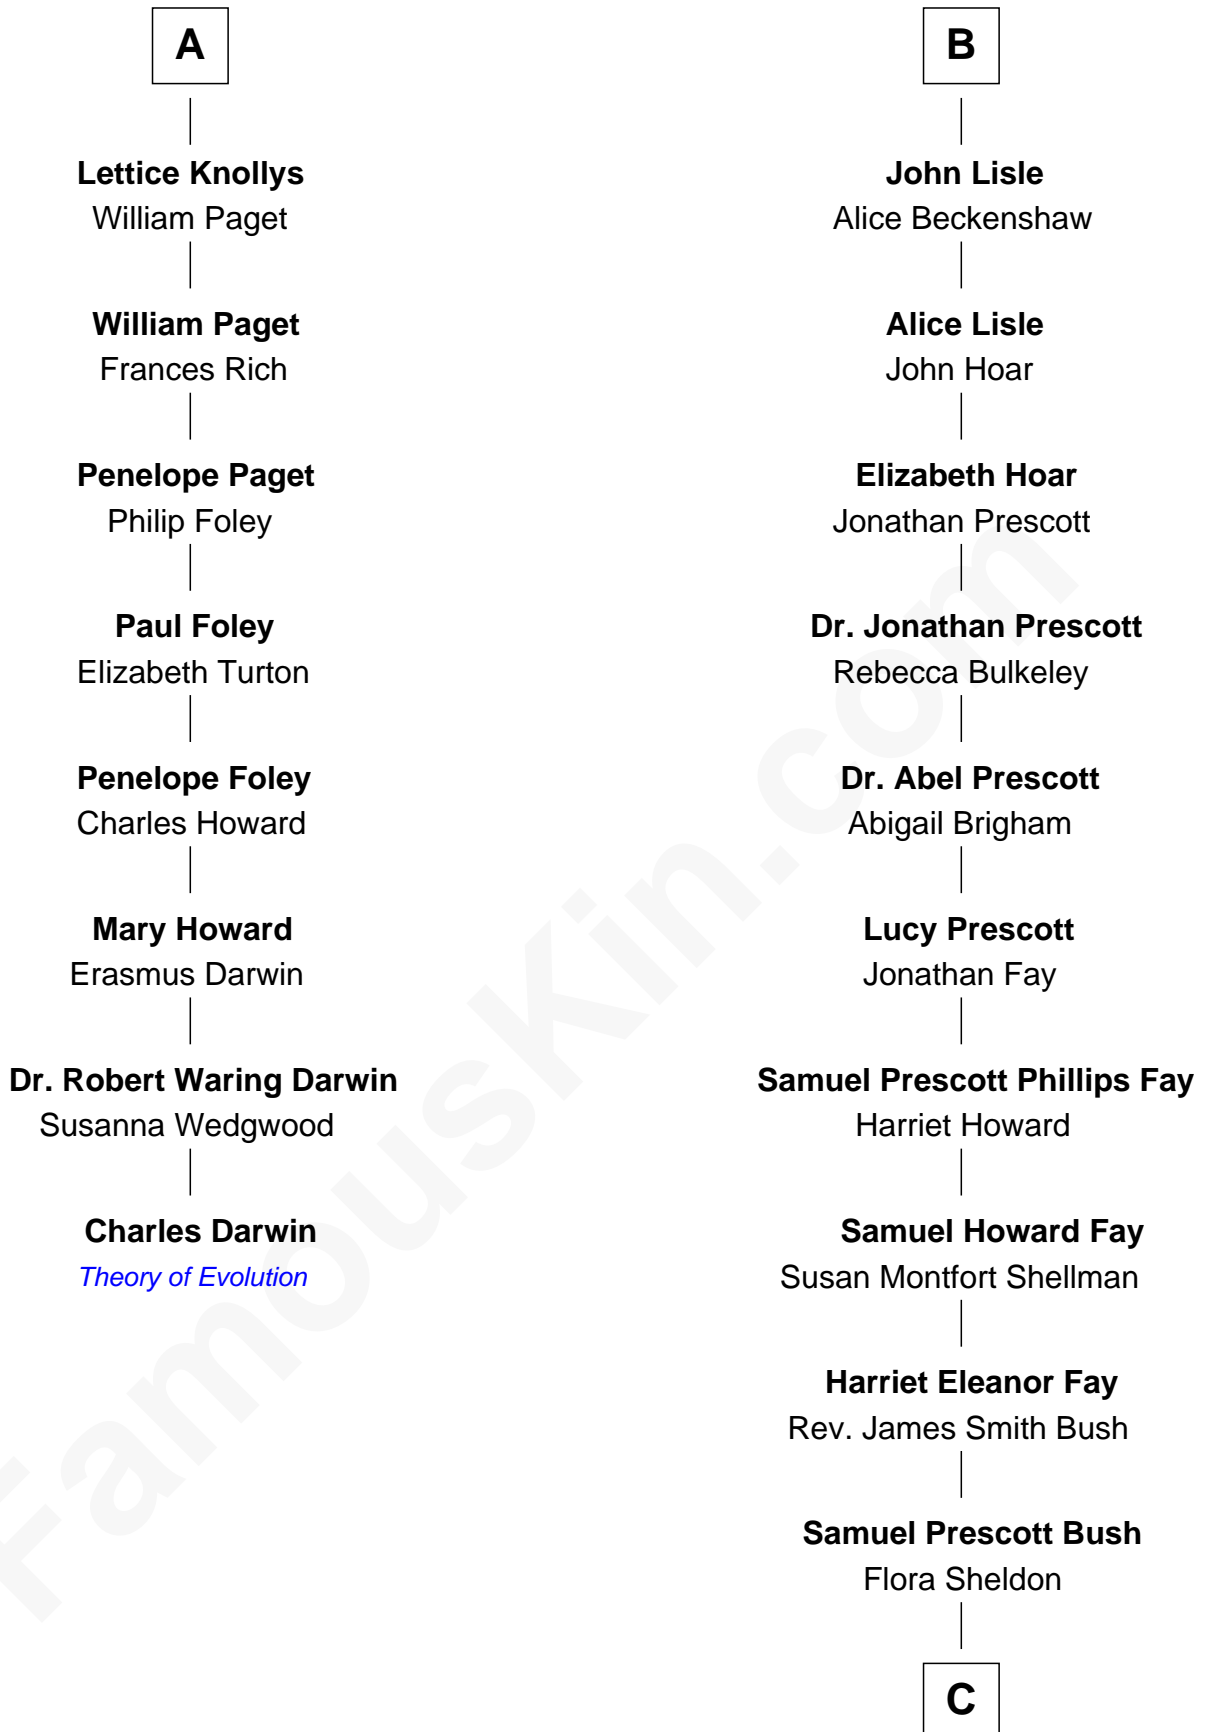

FamousKin.com Relationship Chart of

Charles Darwin

Theory of Evolution

14th cousin 5 times removed of

Jeb Bush

43rd Governor of Florida

Katherine Pabenham

with husband
Sir William Cheney

Isabel Dennis

Mary Boleyn

Sir William Carey

Sir Richard Berkeley

Elizabeth Jermy

Catherine Carey

Sir Francis Knollys

Mary Berkeley

Sir John Hungerford

Henry Knollys

Margaret Cave

Bridget Hungerford

Sir William Lisle

A

B

C