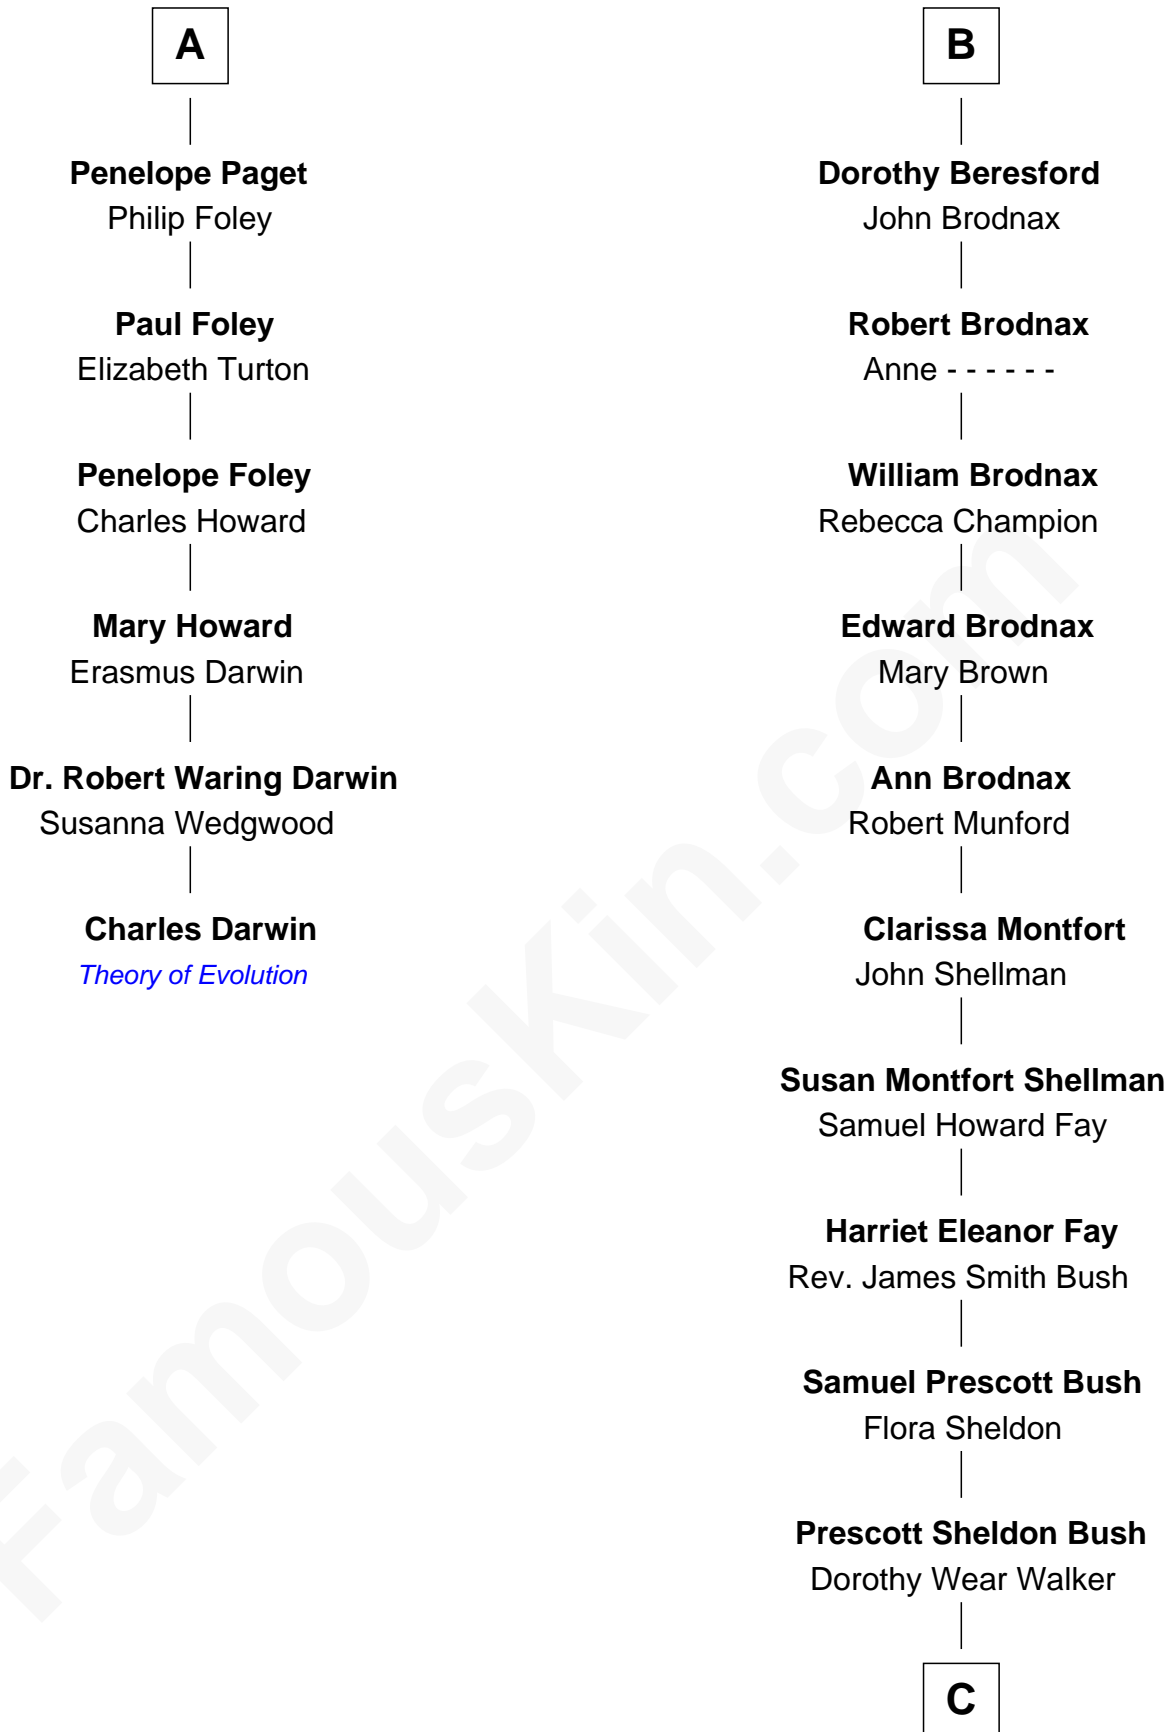

FamousKin.com Relationship Chart of

Charles Darwin

Theory of Evolution

12th cousin 6 times removed of

Jeb Bush

43rd Governor of Florida

Sir Walter Hungerford

Katherine Peverell

FamousKin.com