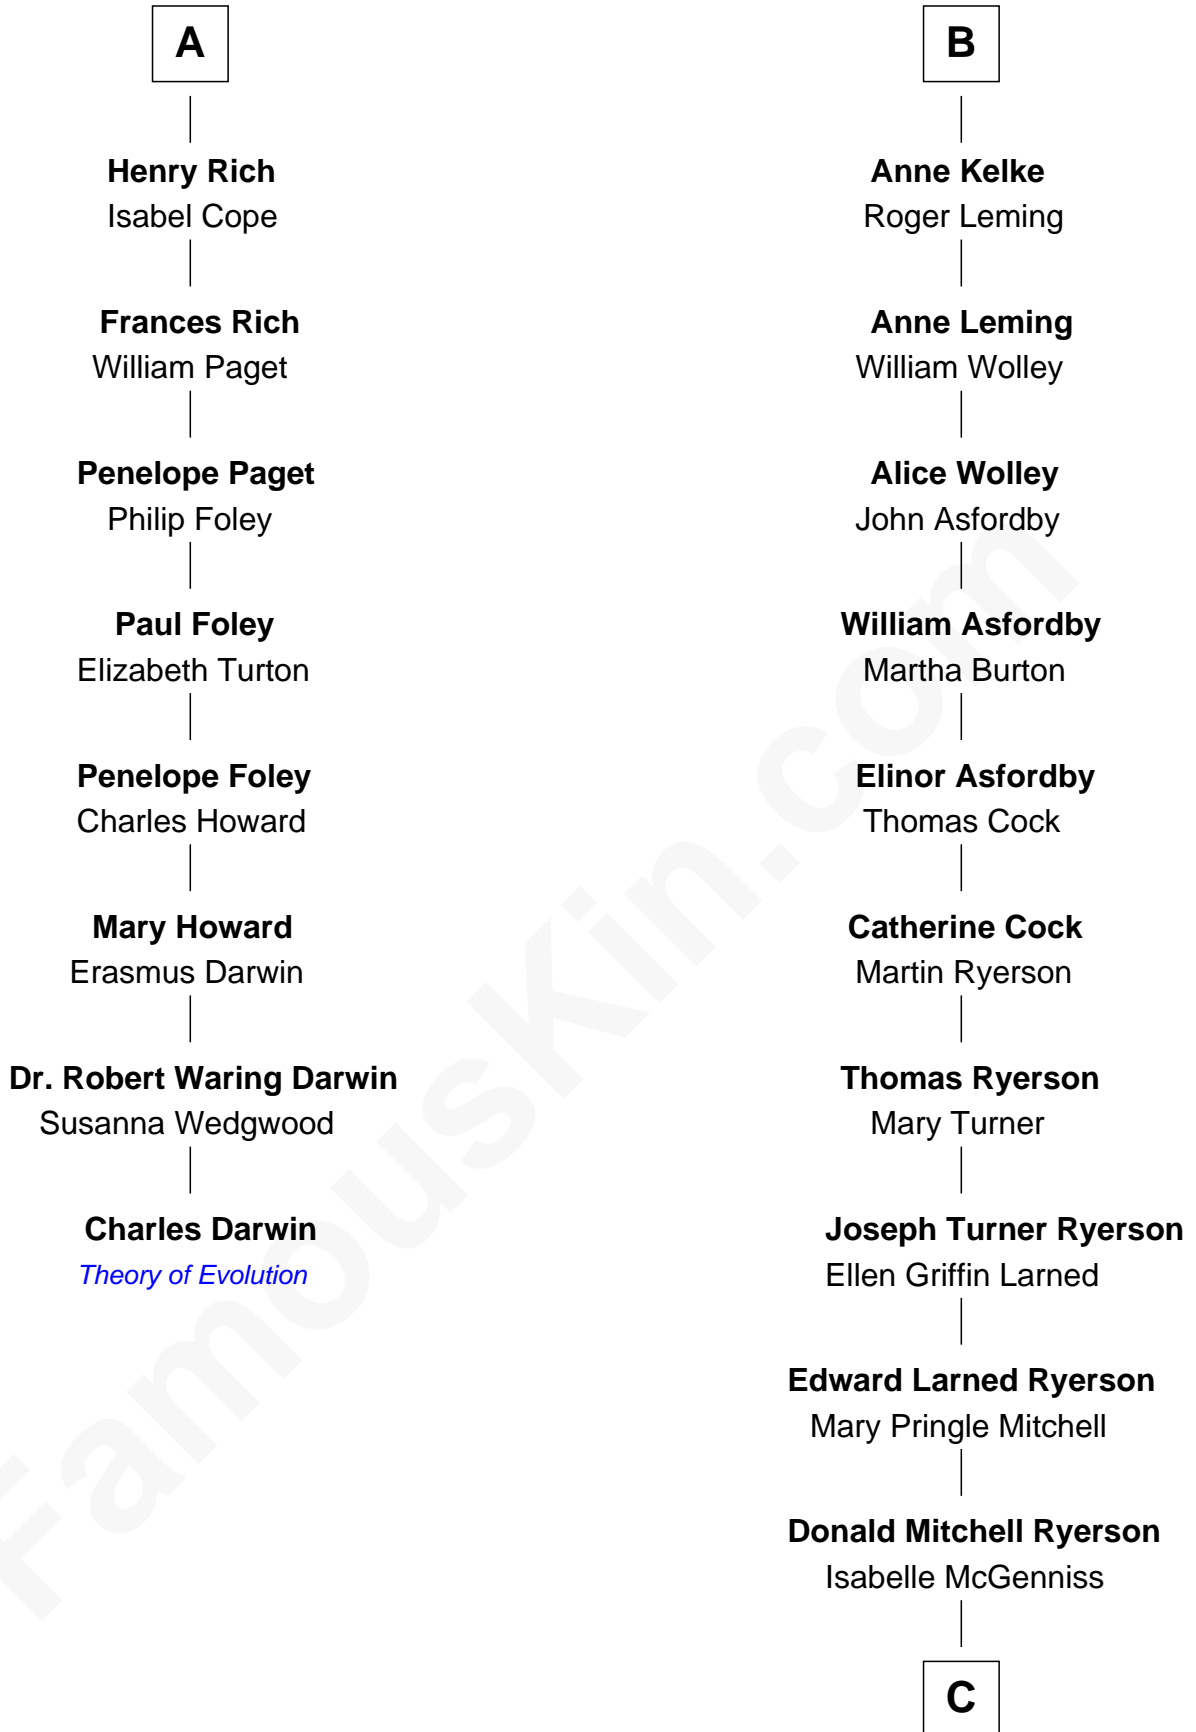

FamousKin.com

Relationship Chart of

Charles Darwin

Theory of Evolution

14th cousin 5 times removed of

Paget Brewster

TV Actress

Sir Henry Percy
Elizabeth Mortimer

C

Joan Ryerson

George Washington Wales Brewster

Galen Brewster

Hathaway Tew

Paget Brewster

TV Actress

FamousKin.com