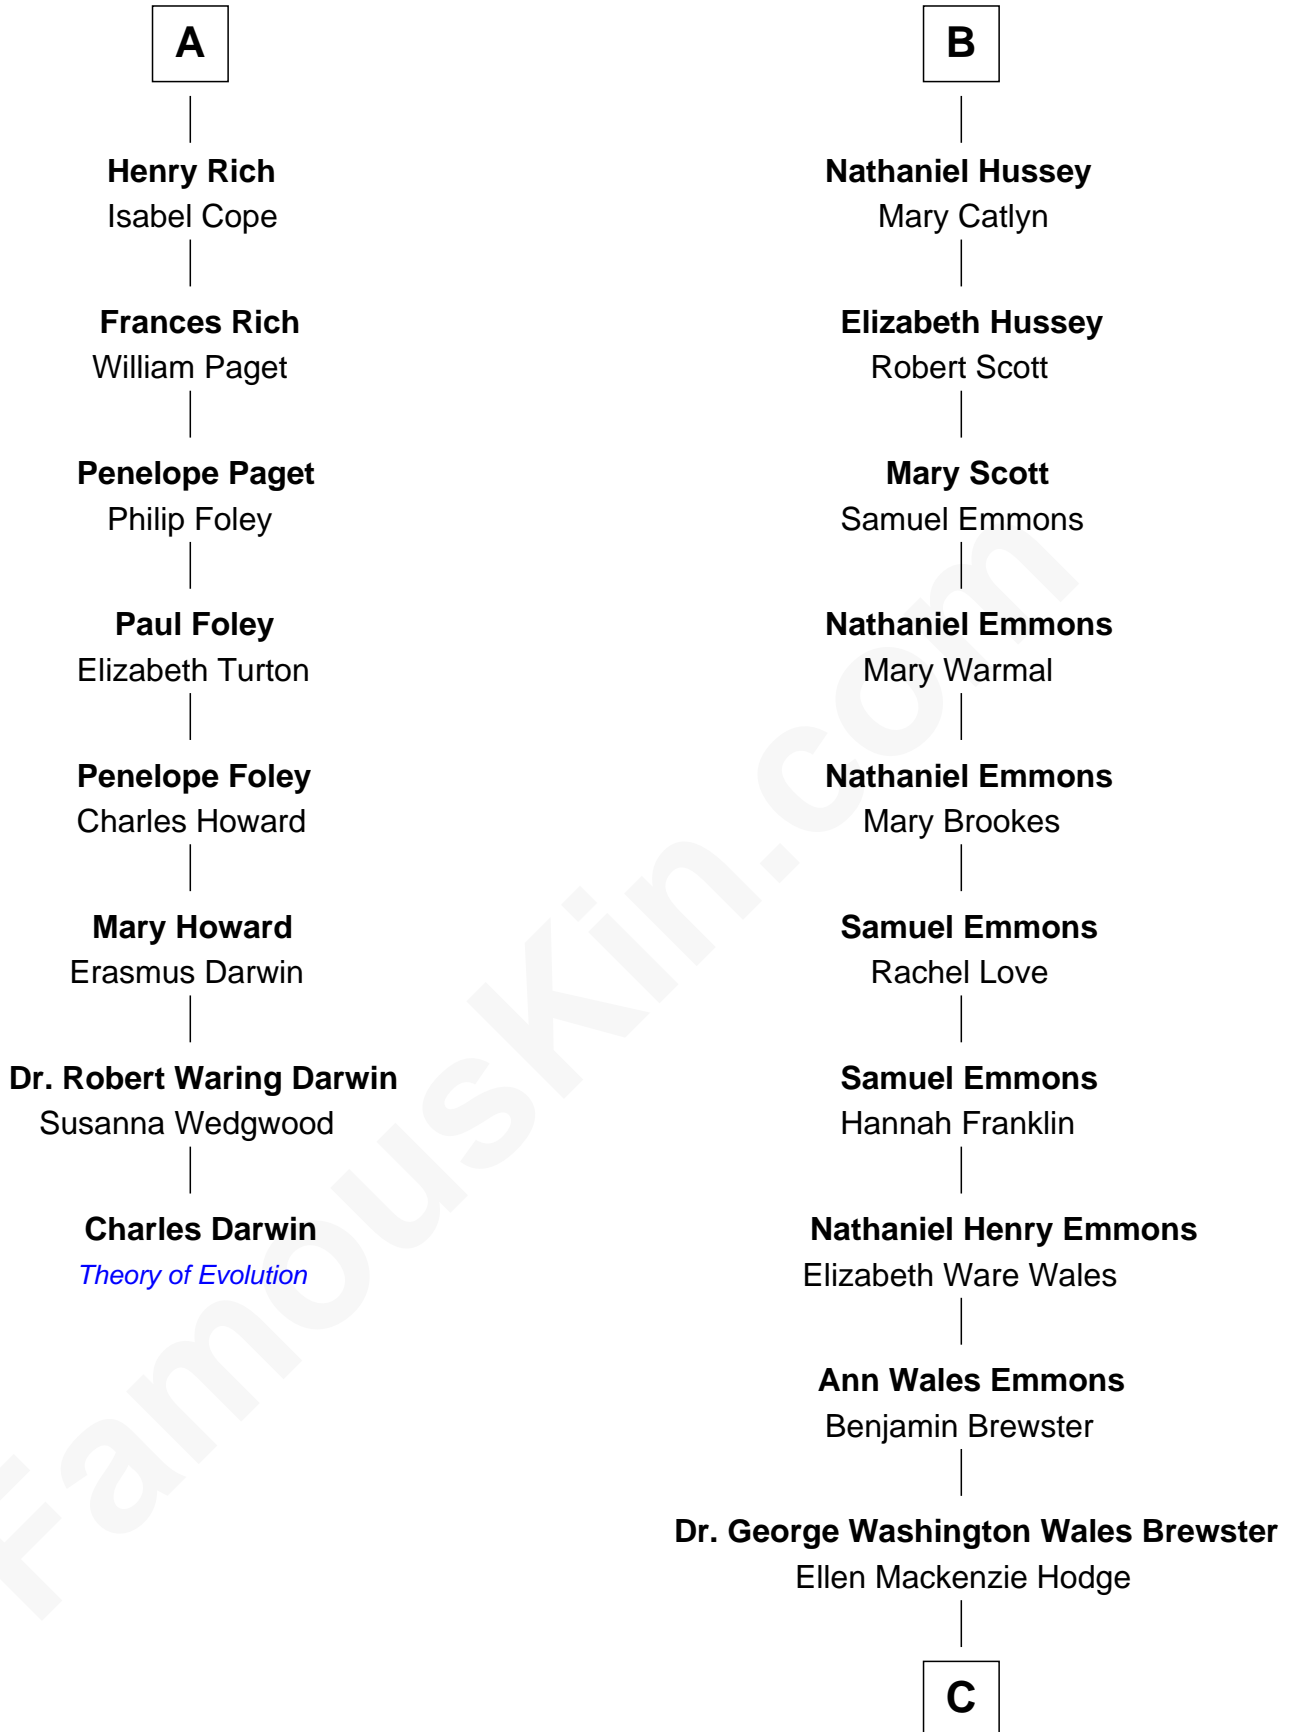

# FamousKin.com Relationship Chart of

**Charles Darwin**

*Theory of Evolution*

14th cousin 5 times removed of

**Paget Brewster**

*TV Actress*

**Sir Thomas Camoys**

Elizabeth de Louches

FamousKin.com