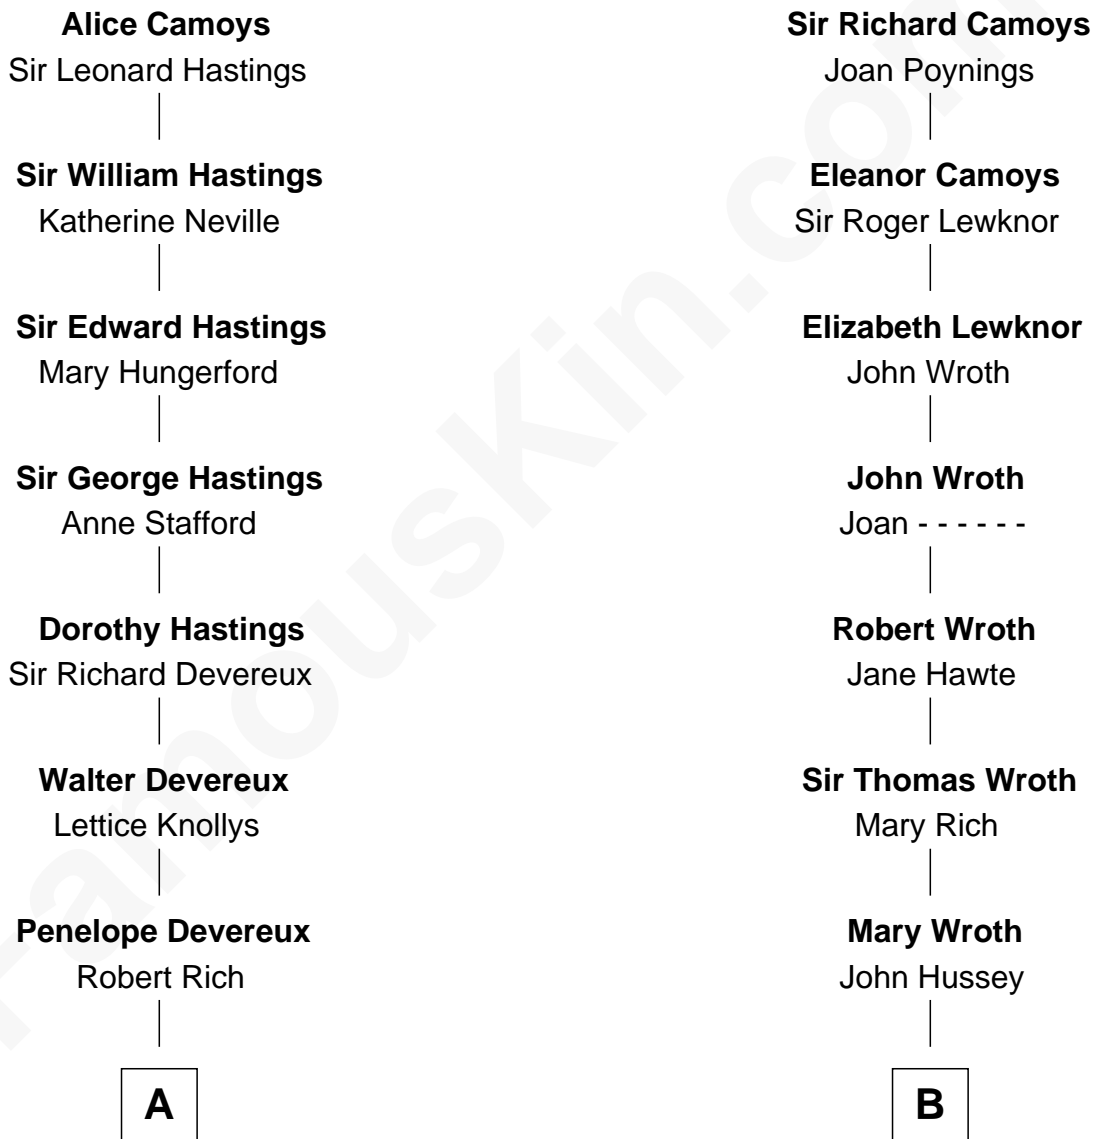

# FamousKin.com Relationship Chart of

**Charles Darwin**

*Theory of Evolution*

14th cousin 5 times removed of

**Paget Brewster**

*TV Actress*

**Sir Thomas Camoys**

Elizabeth de Louches