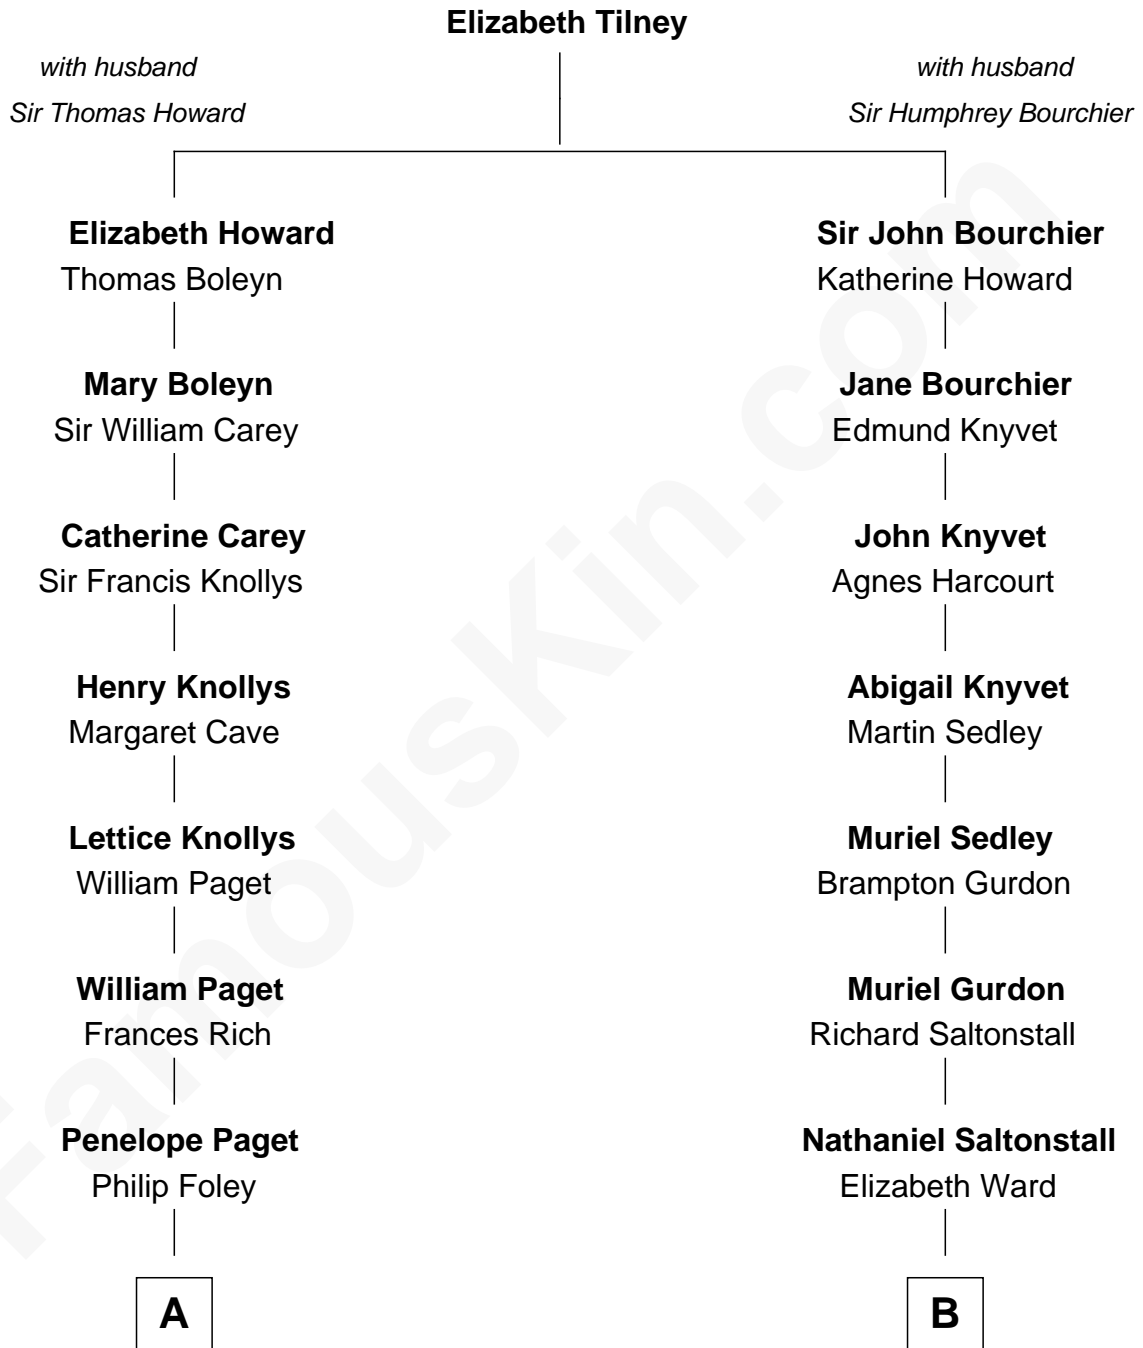

# FamousKin.com Relationship Chart of

**Charles Darwin**

*Theory of Evolution*

11th cousin 7 times removed of

**Paget Brewster**

*TV Actress*

**C**

**Galen Brewster**  
Hathaway Tew

**Paget Brewster**  
*TV Actress*

FamousKin.com