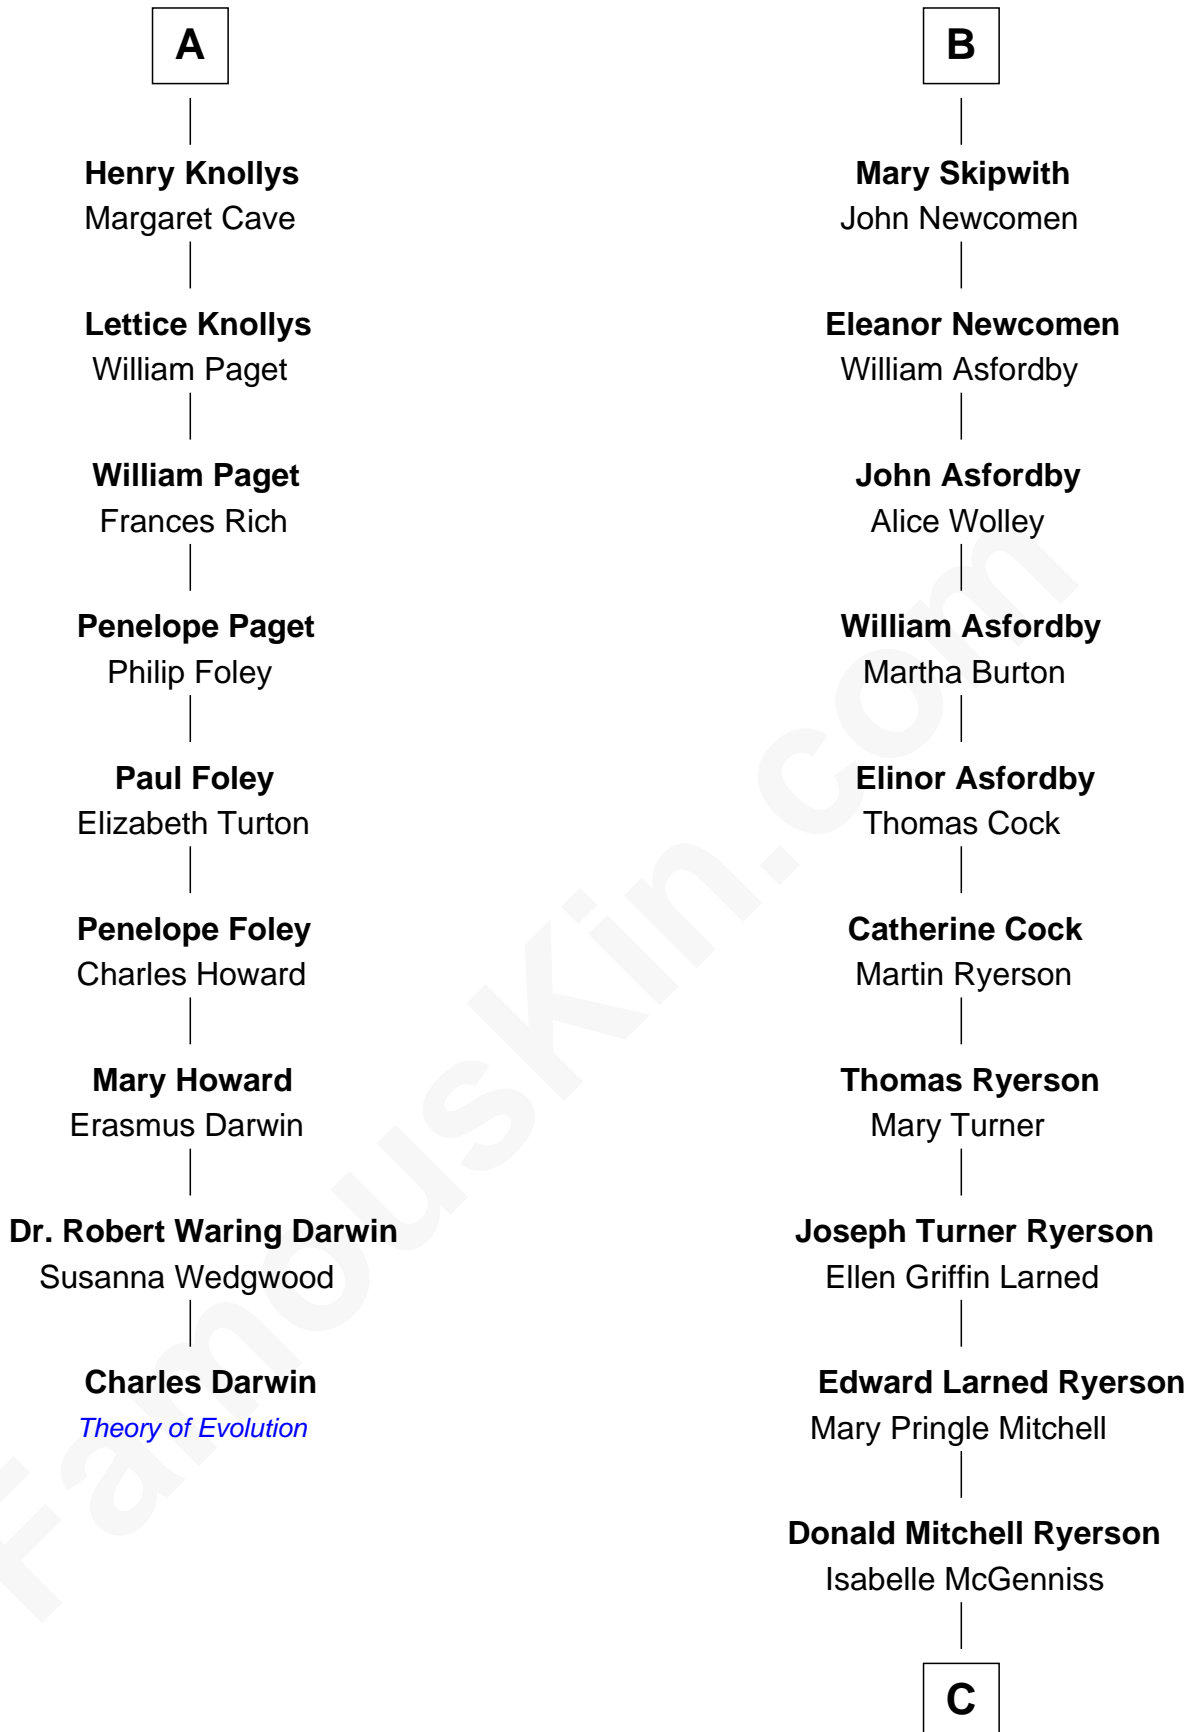

## Relationship Chart of

**Charles Darwin**

*Theory of Evolution*

15th cousin 4 times removed of

**Paget Brewster**

*TV Actress*

**John de Welles**

Maud de Roos

**C**

**Joan Ryerson**

George Washington Wales Brewster

**Galen Brewster**

Hathaway Tew

**Paget Brewster**

*TV Actress*

FamousKin.com