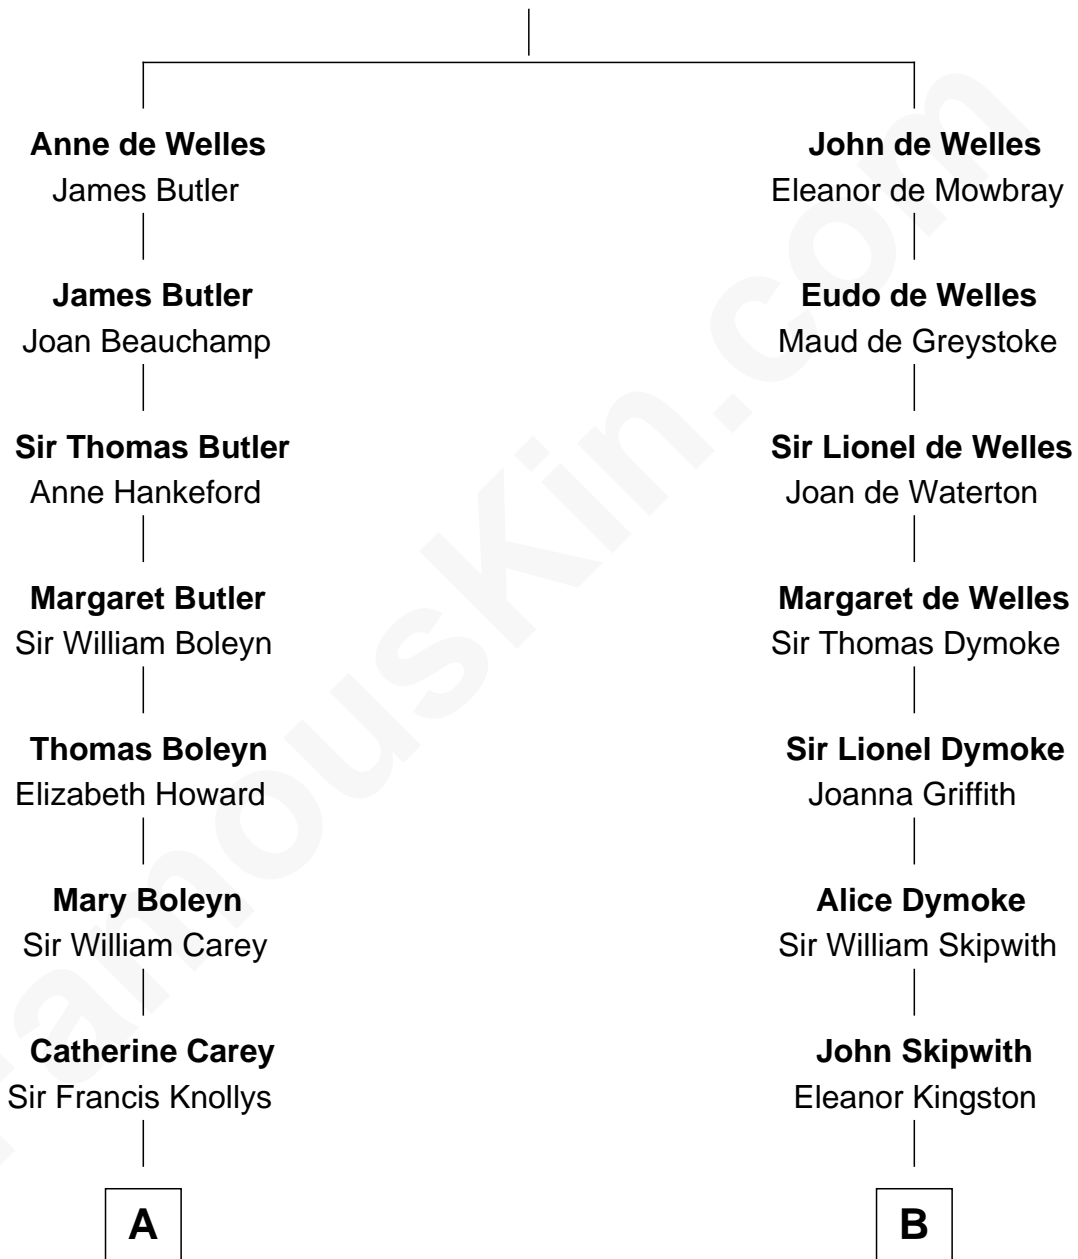

## Relationship Chart of

**Charles Darwin**

*Theory of Evolution*

15th cousin 4 times removed of

**Paget Brewster**

*TV Actress*

**John de Welles**

Maud de Roos

**C**

**Joan Ryerson**

George Washington Wales Brewster

**Galen Brewster**

Hathaway Tew

**Paget Brewster**

*TV Actress*

FamousKin.com