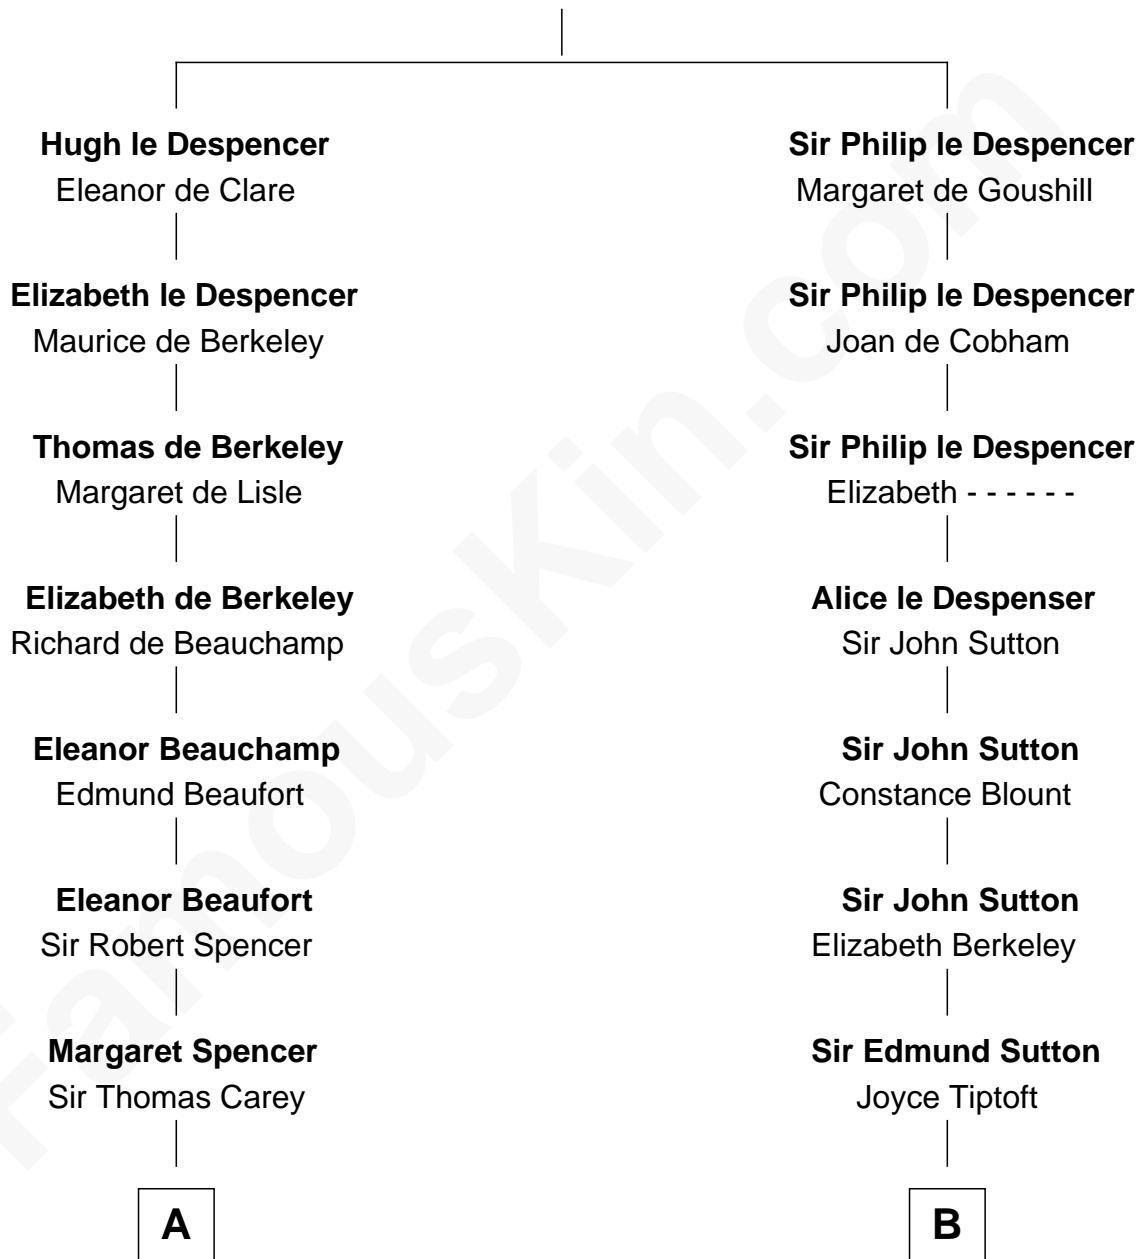

FamousKin.com Relationship Chart of

Charles Darwin

Theory of Evolution

17th cousin 4 times removed of

James Sherman

27th U.S. Vice-President

Sir Hugh le Despencer

Isabella de Beauchamp

C

Mary Whiting

William Barron

Mary Augusta Barron

Stalham Williams

Frances Lucretia Williams

Richard Winslow Sherman

Mary Frances Sherman