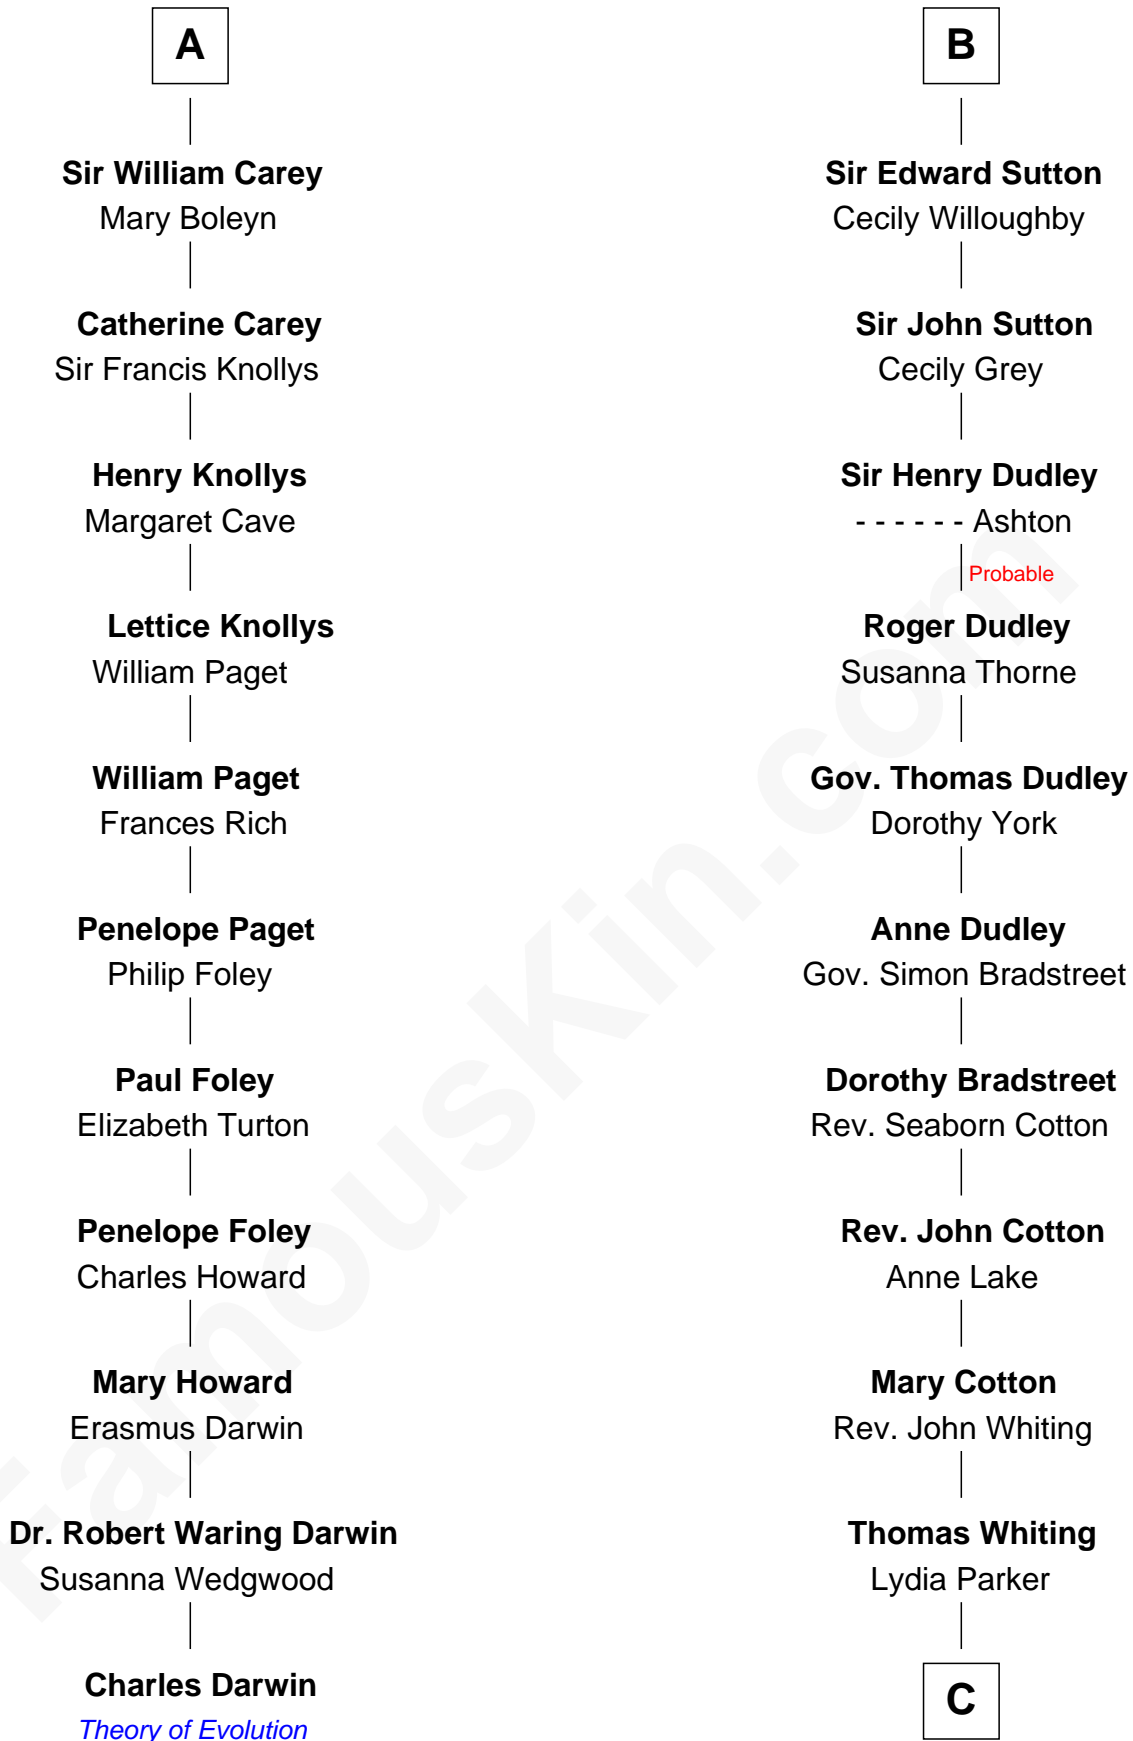

FamousKin.com Relationship Chart of

Charles Darwin

Theory of Evolution

17th cousin 4 times removed of

James Sherman

27th U.S. Vice-President

Sir Hugh le Despencer

Isabella de Beauchamp

C

Mary Whiting

William Barron

Mary Augusta Barron

Stalham Williams

Frances Lucretia Williams

Richard Winslow Sherman

Mary Frances Sherman