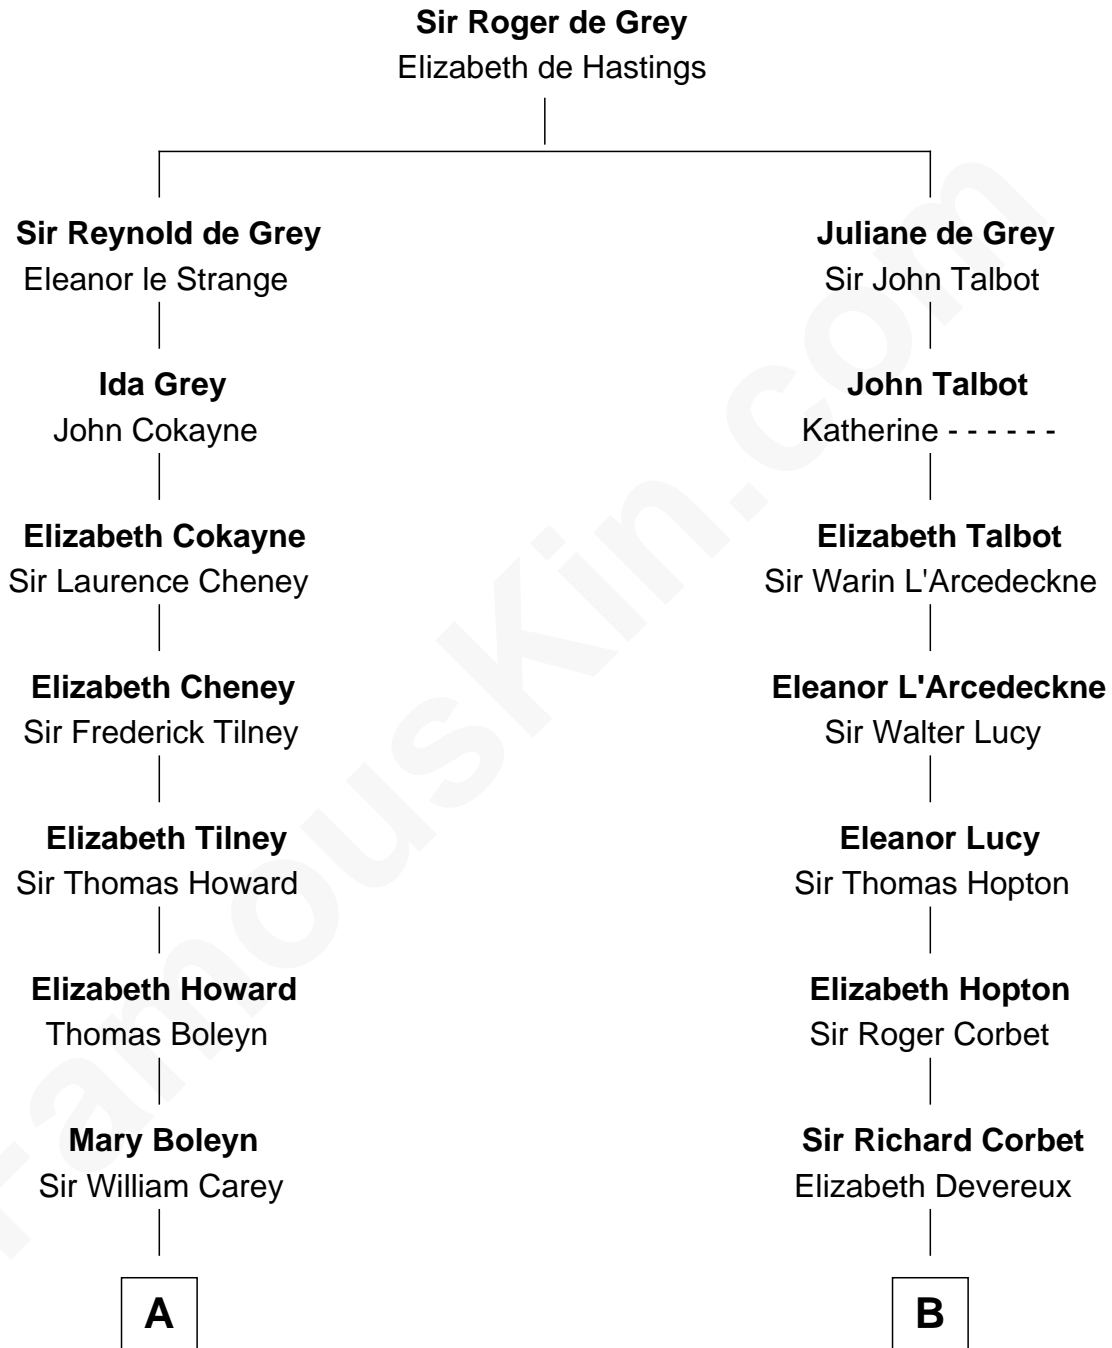

FamousKin.com Relationship Chart of

Charles Darwin

Theory of Evolution

16th cousin 5 times removed of

Allen Dulles

5th Director of the C.I.A.

C

Joanna Leffingwell

Charles Lathrop

Harriet Wadsworth Lathrop

Rev. Miron Winslow

Harriet Lathrop Winslow

Rev. John Welsh Dulles

Allen Macy Dulles

Edith Foster

Allen Dulles