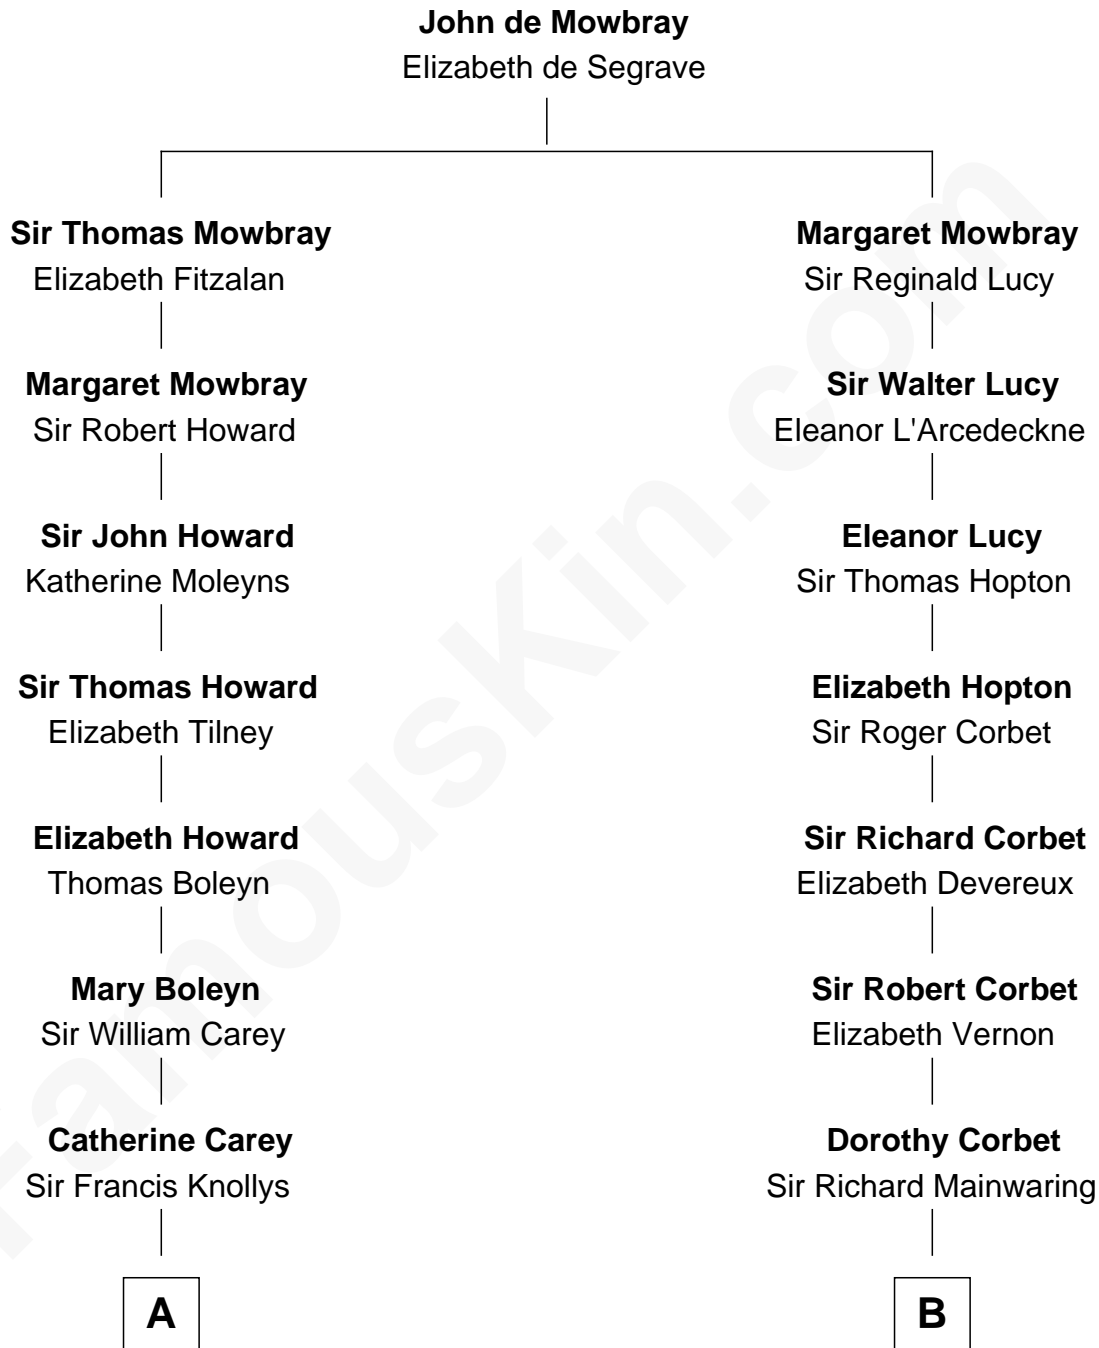

**FamousKin.com**  
**Relationship Chart of**  
**Charles Darwin**  
*Theory of Evolution*

**15th cousin 4 times removed of**  
**Allen Dulles**  
*5th Director of the C.I.A.*

**C**

—  
**Harriet Lathrop Winslow**  
Rev. John Welsh Dulles

—  
**Allen Macy Dulles**  
Edith Foster

—  
**Allen Dulles**  
*5th Director of the C.I.A.*

FamousKin.com