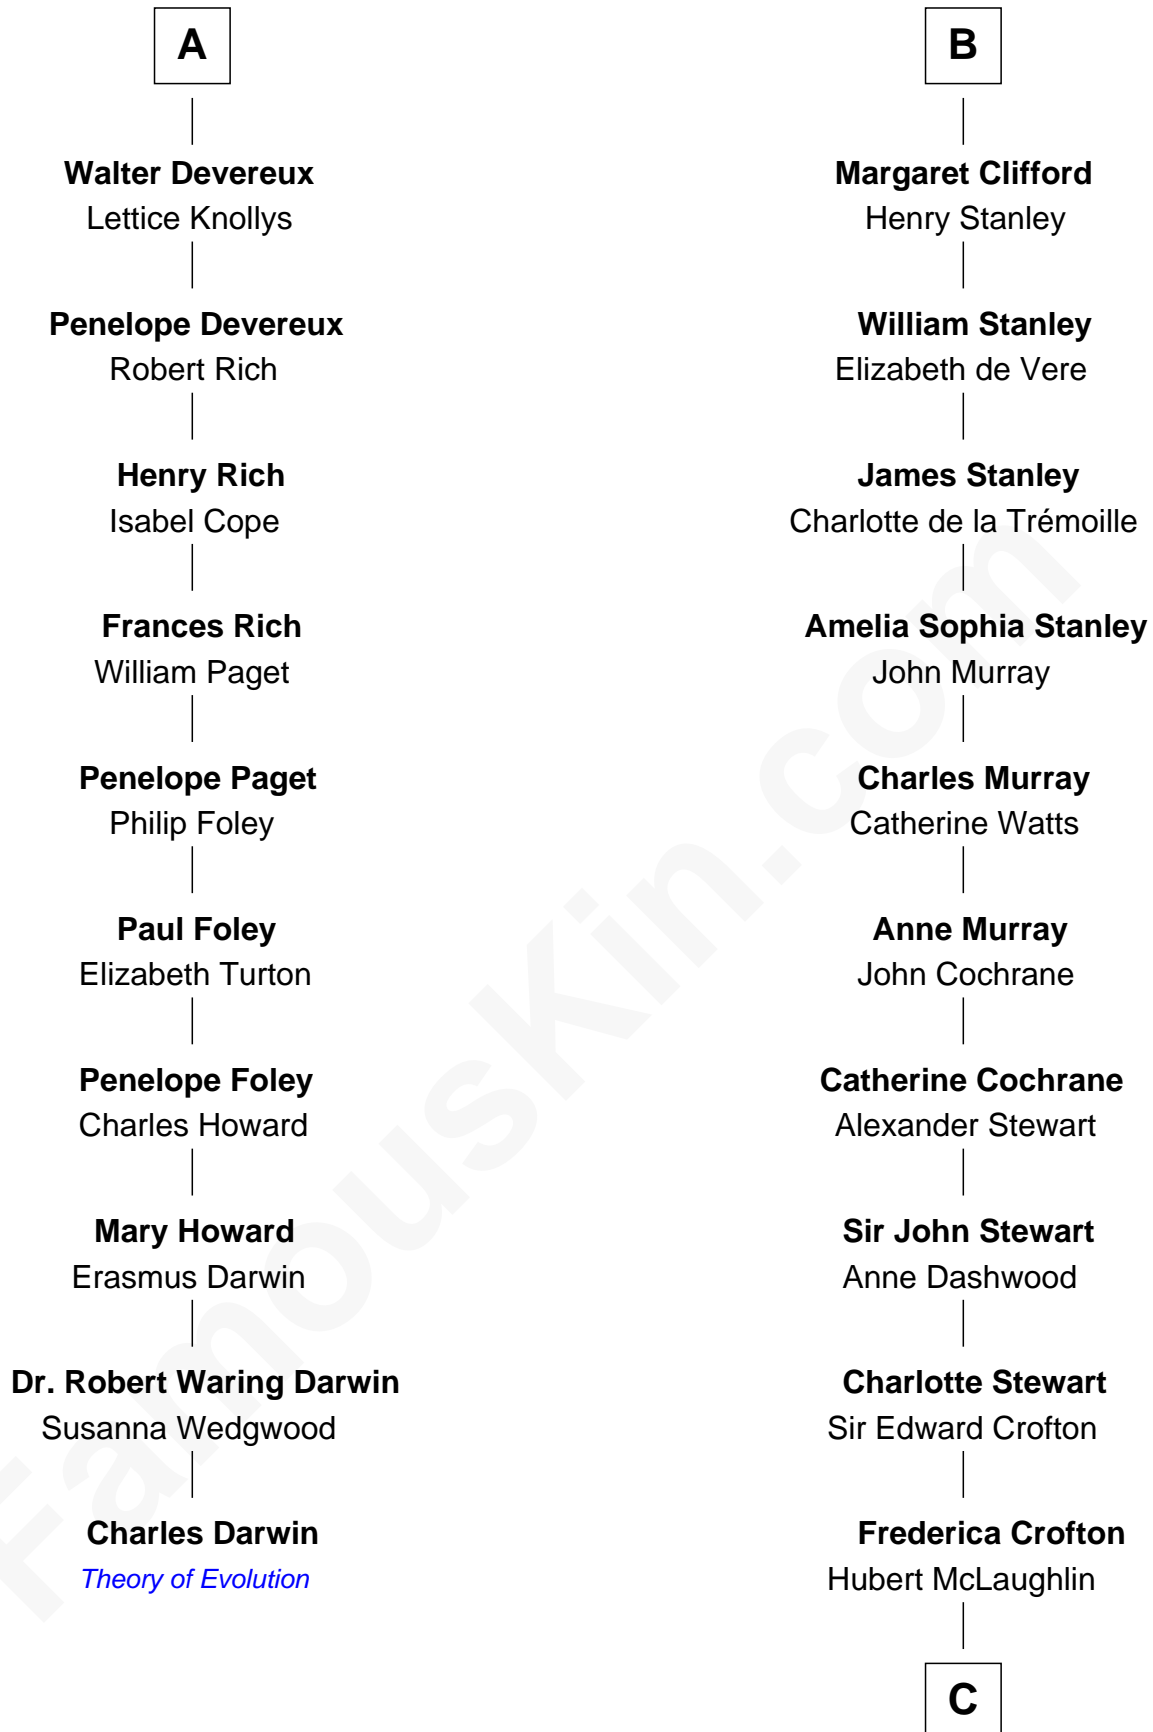

FamousKin.com
Relationship Chart of
Charles Darwin
Theory of Evolution

16th cousin 4 times removed of

Guy Ritchie
British Filmmaker

C

Vivian Guy Ouseley McLaughlin

Edith Jane Martineau

Doris Margaretta McLaughlin

Stuart John Ritchie

John Vivian Ritchie

Amber Mary Parkinson

Guy Ritchie

British Filmmaker