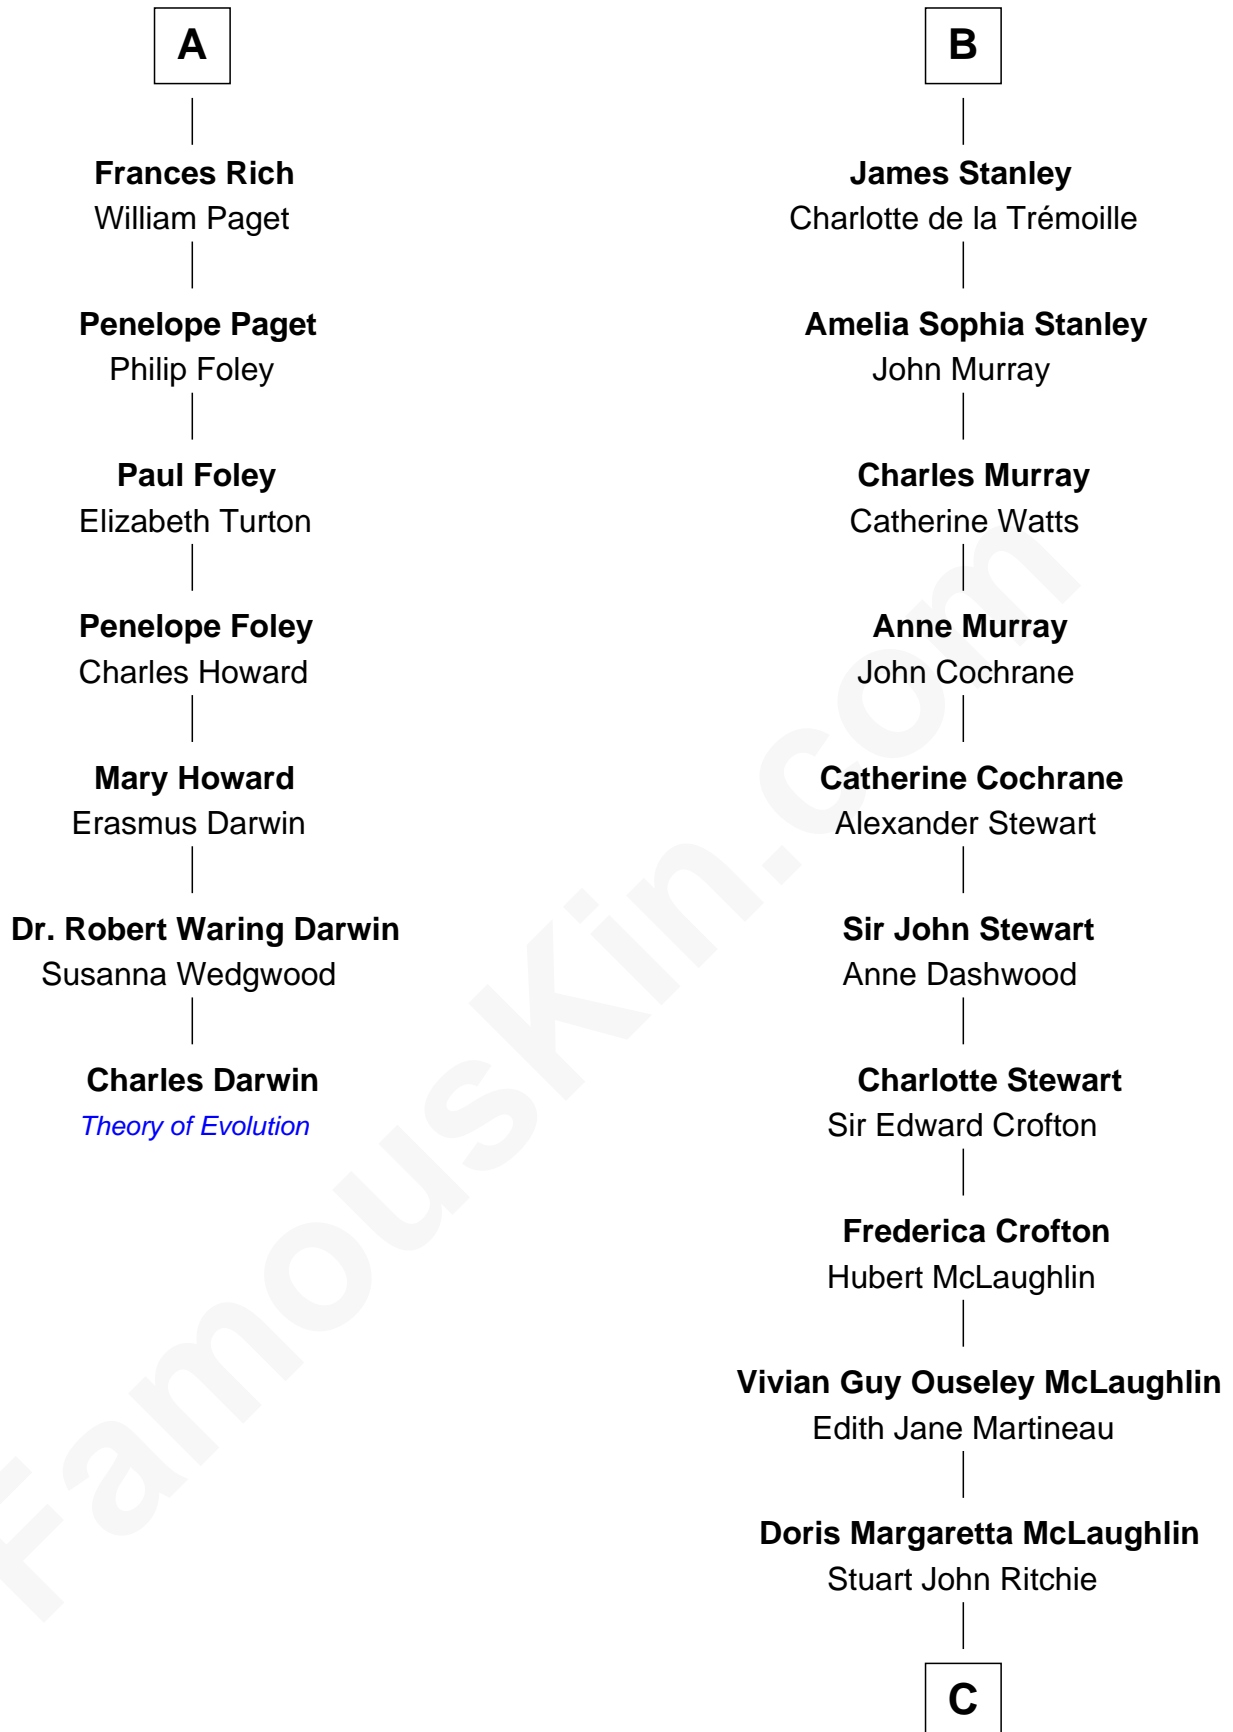

FamousKin.com Relationship Chart of

Charles Darwin

Theory of Evolution

13th cousin 5 times removed of

Guy Ritchie

British Filmmaker

Sir Walter Devereux

Elizabeth Merbery

Eleanor Brandon

Margaret Clifford

Henry Stanley

William Stanley

Elizabeth de Vere

B

C

John Vivian Ritchie
Amber Mary Parkinson