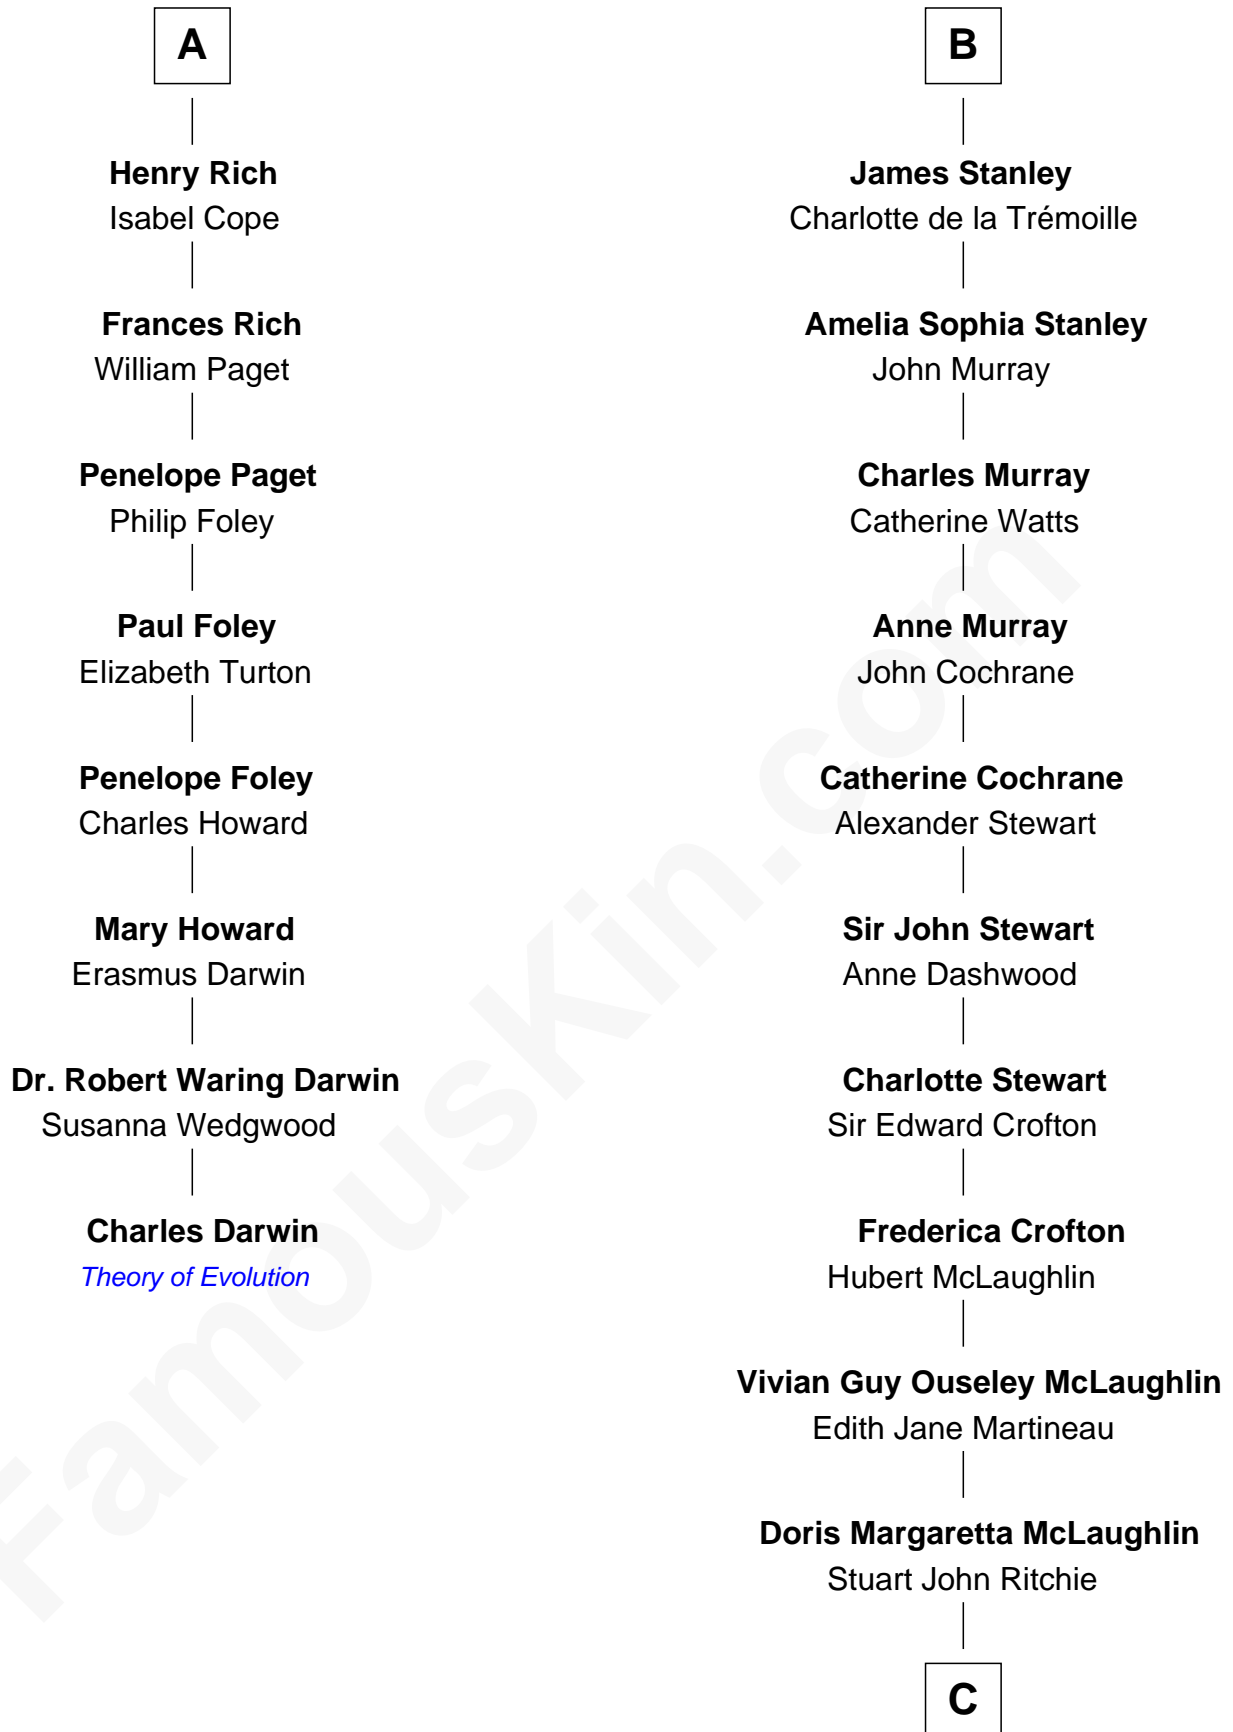

FamousKin.com Relationship Chart of

Charles Darwin

Theory of Evolution

14th cousin 4 times removed of

Guy Ritchie

British Filmmaker

Richard of York
Anne de Mortimer

C

John Vivian Ritchie
Amber Mary Parkinson

Guy Ritchie
British Filmmaker

FamousKin.com