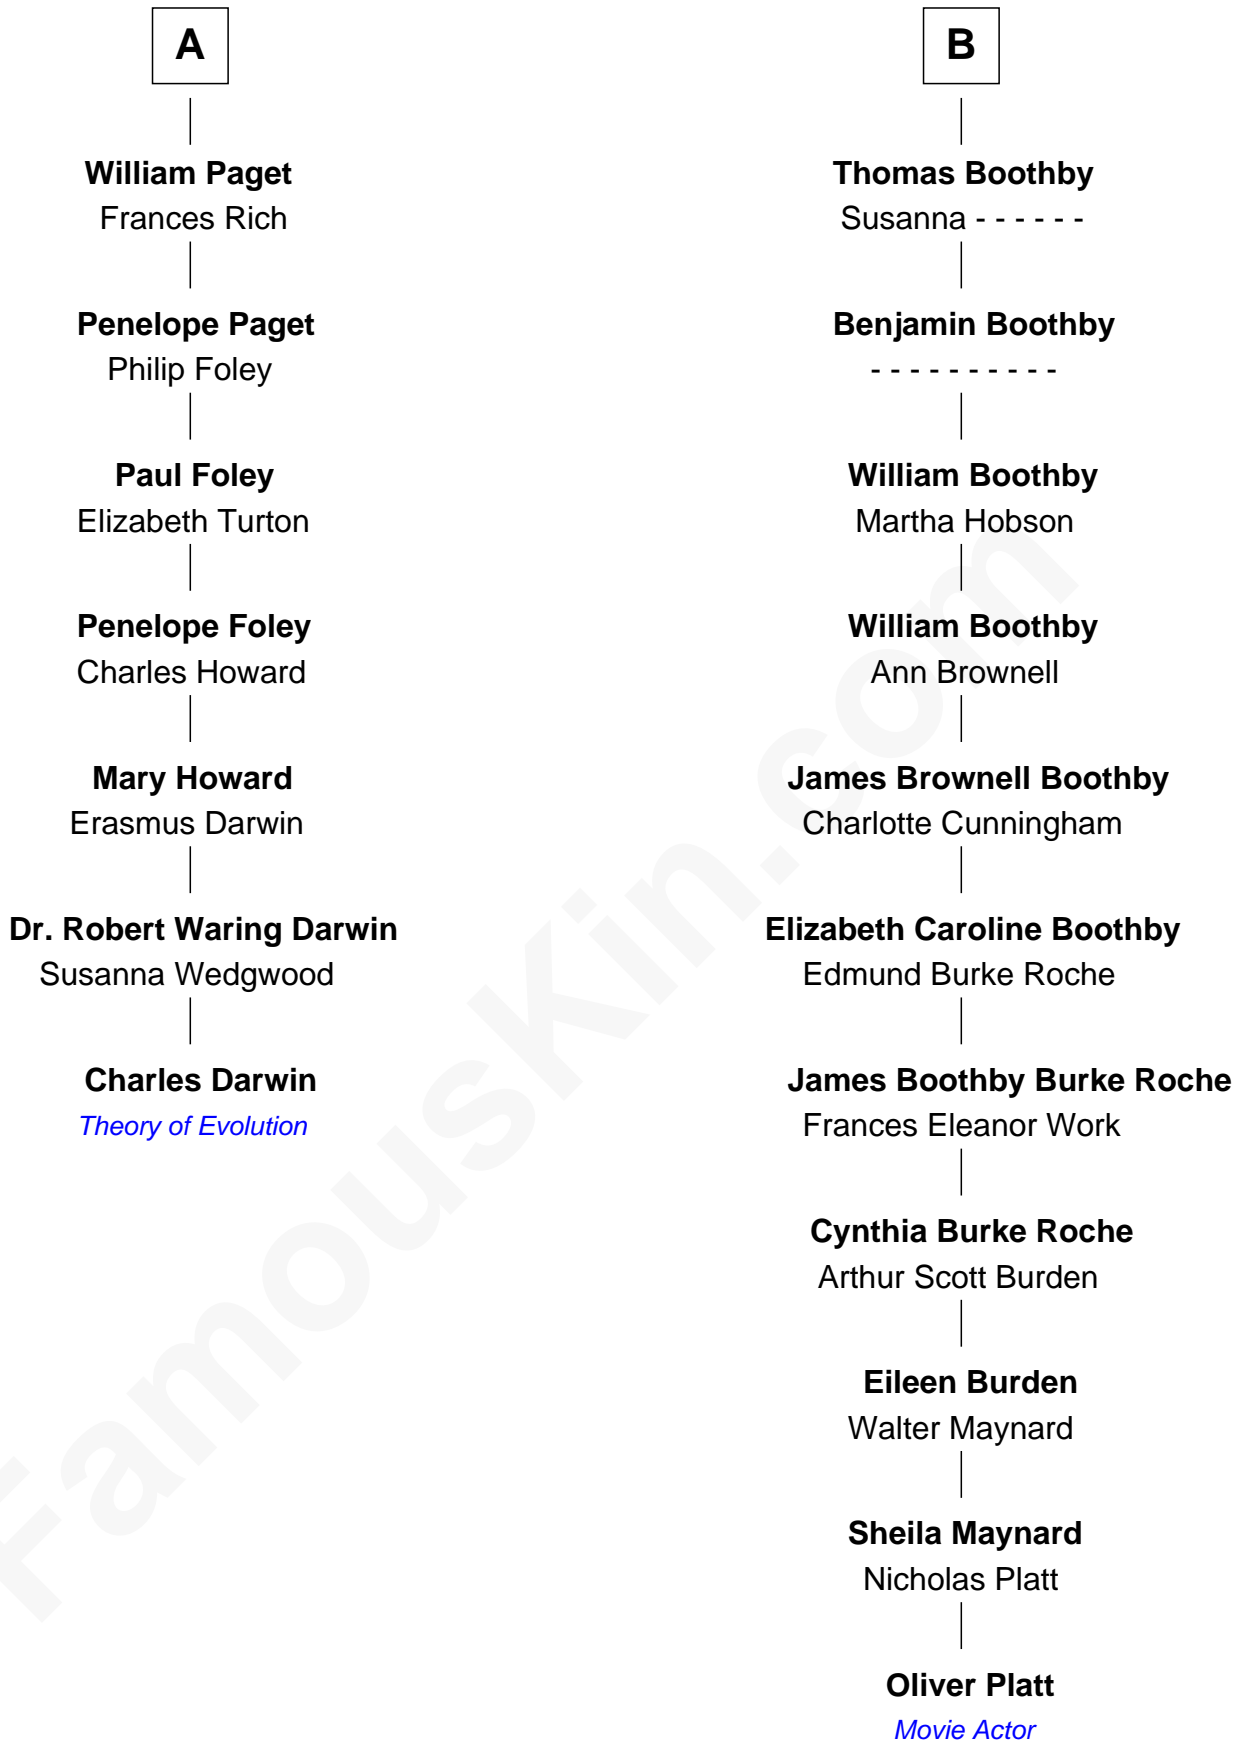

FamousKin.com Relationship Chart of

Charles Darwin

Theory of Evolution

13th cousin 4 times removed of

Oliver Platt

Movie Actor

James Butler
Joan Beauchamp

Sir Thomas Butler

Anne Hankeford

Margaret Butler

Sir William Boleyn

Thomas Boleyn

Elizabeth Howard

Mary Boleyn

Sir William Carey

Catherine Carey

Ann Talbot

Sir Henry Vernon

Thomas Vernon

Anne Ludlow

Eleanor Vernon

Francis Curzon

John Curzon

Millicent Sacheverell

Eleanor Curzon

Richard Boothby

Richard Boothby

Grisel Halford

B

Oliver Platt photo by [Bridget Laudien](#) (CC BY-SA 3.0)