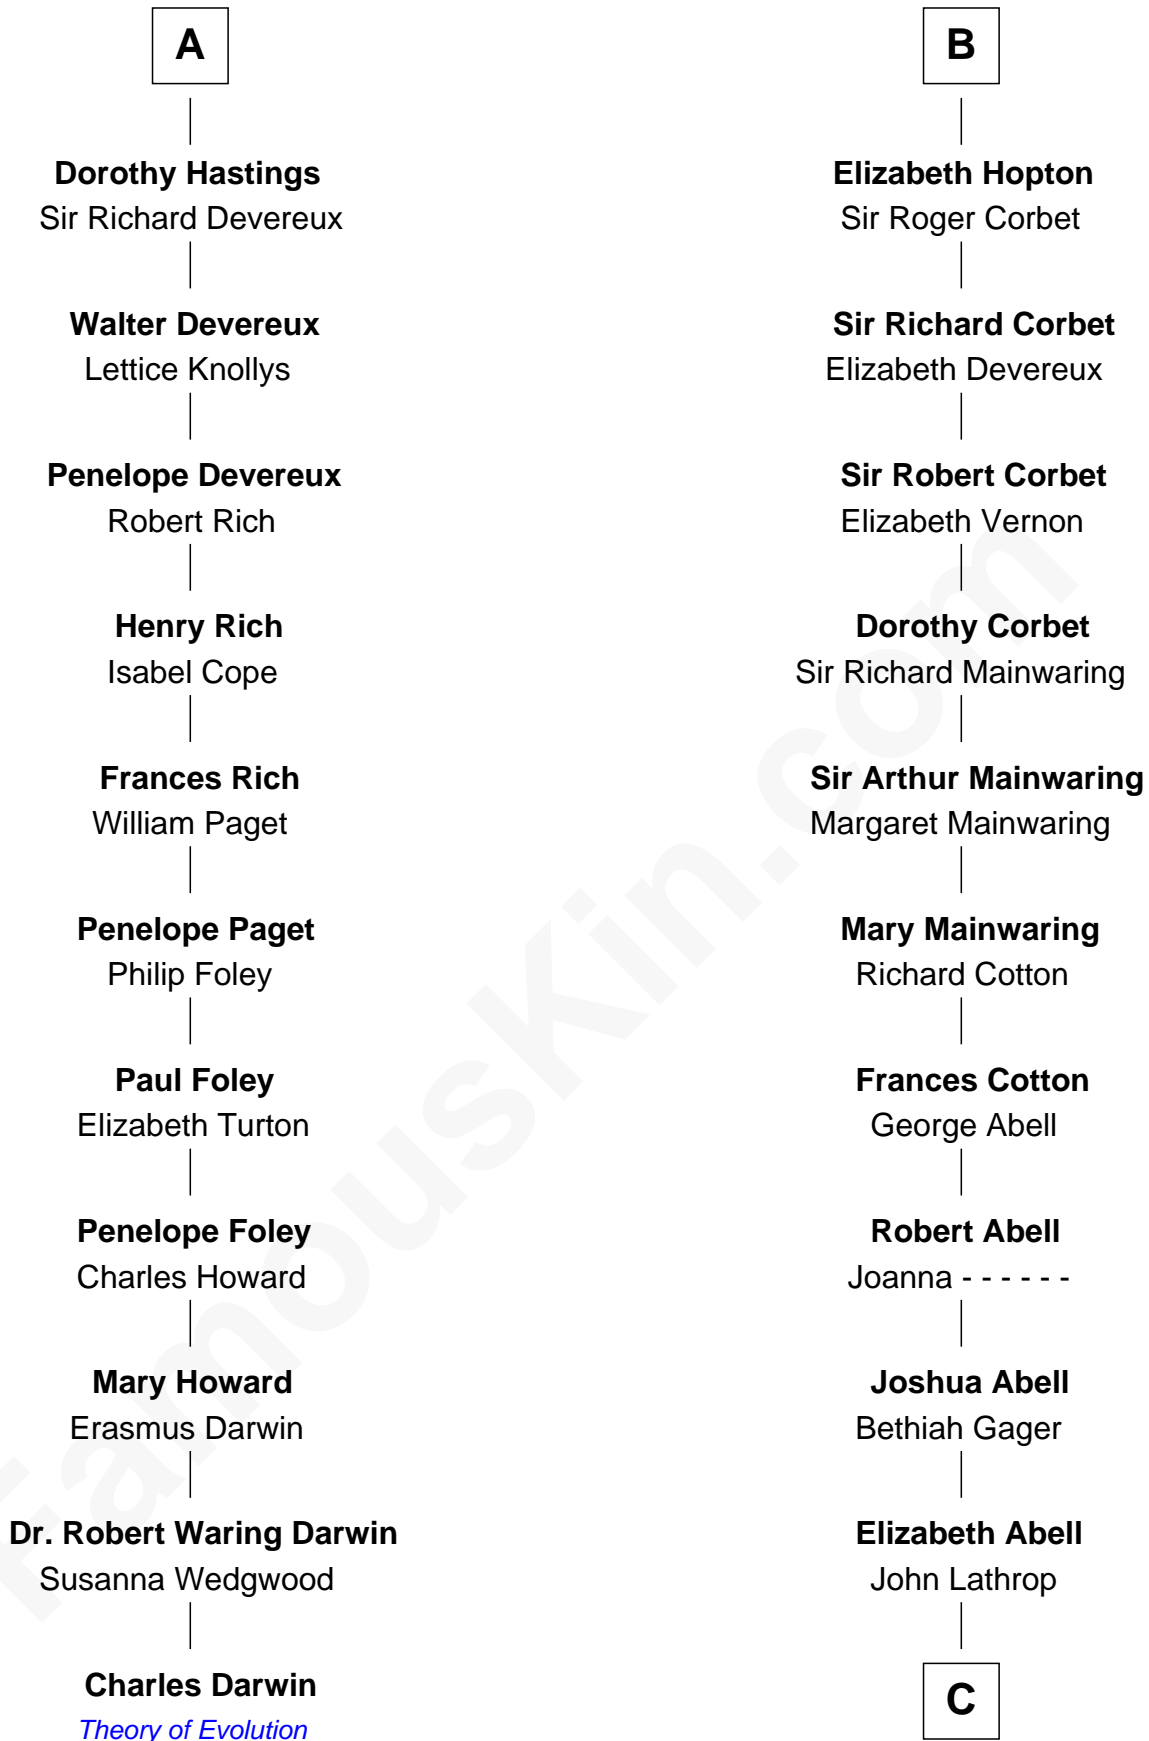

FamousKin.com Relationship Chart of

Charles Darwin

Theory of Evolution

17th cousin 4 times removed of

Marjorie Post

Founder of General Foods

John de Botetourte

Maud FitzThomas

C

Azel Lathrop
Elizabeth Hyde

Erastus Lathrop
Sarah Bailey

Caroline Cushman Lathrop
Charles Rollin Post

Charles William Post
Elle Letitia Merriweather

Marjorie Post
Founder of General Foods

FamousKin.com