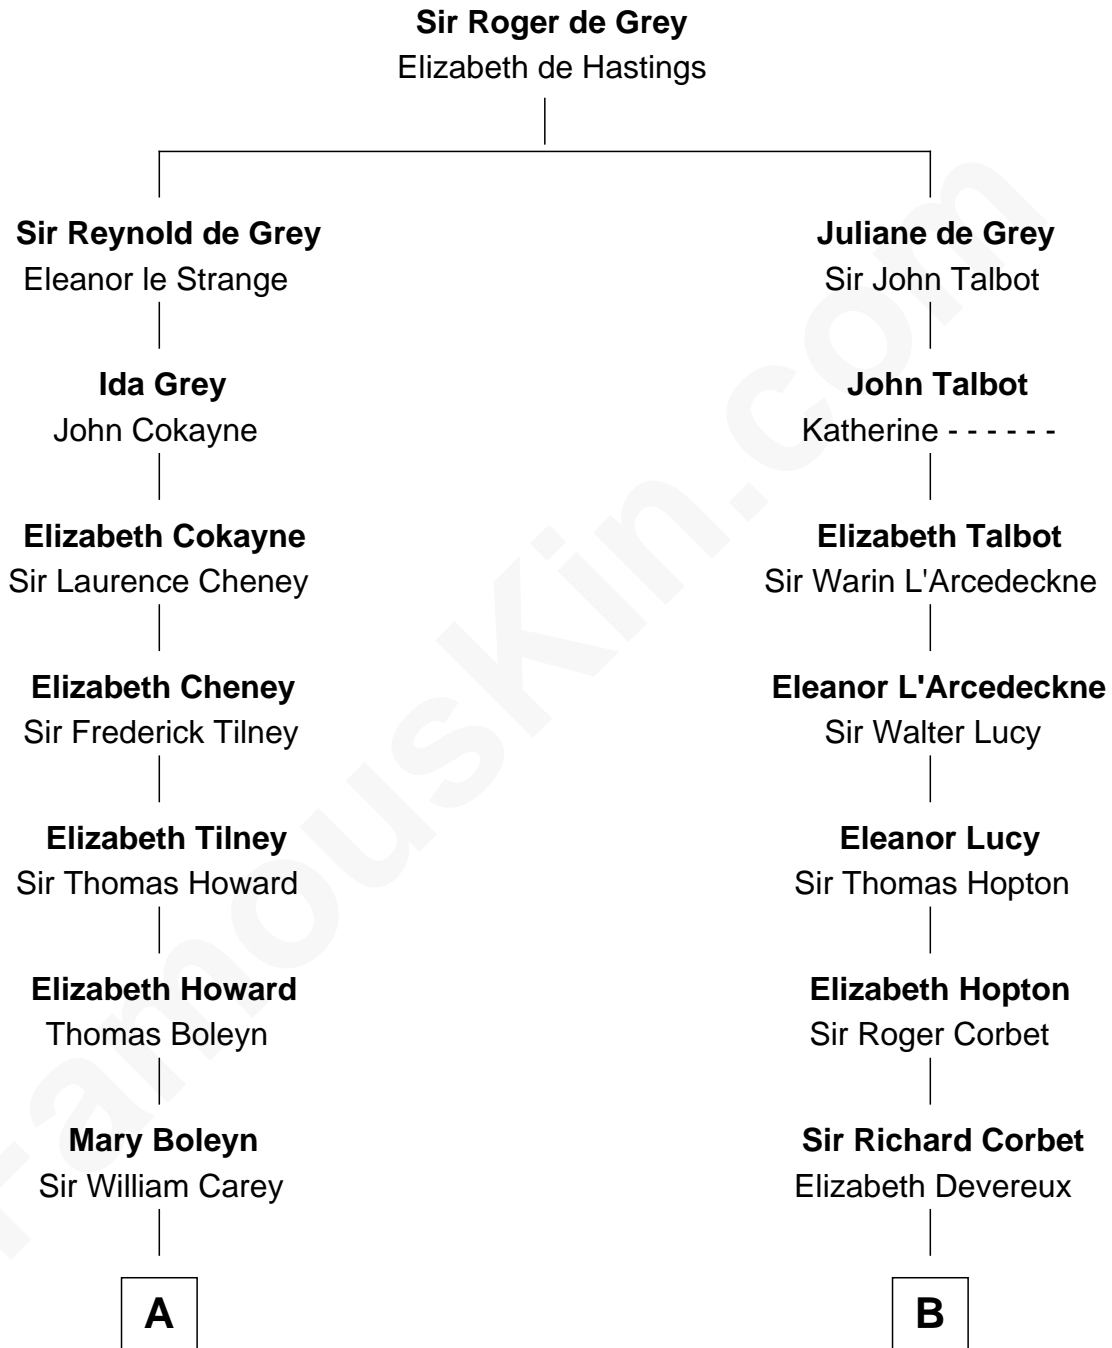

FamousKin.com Relationship Chart of

Charles Darwin

Theory of Evolution

16th cousin 3 times removed of

Marjorie Post

Founder of General Foods

C

Caroline Cushman Lathrop

Charles Rollin Post

Charles William Post

Elle Letitia Merriweather

Marjorie Post

Founder of General Foods

FamousKin.com