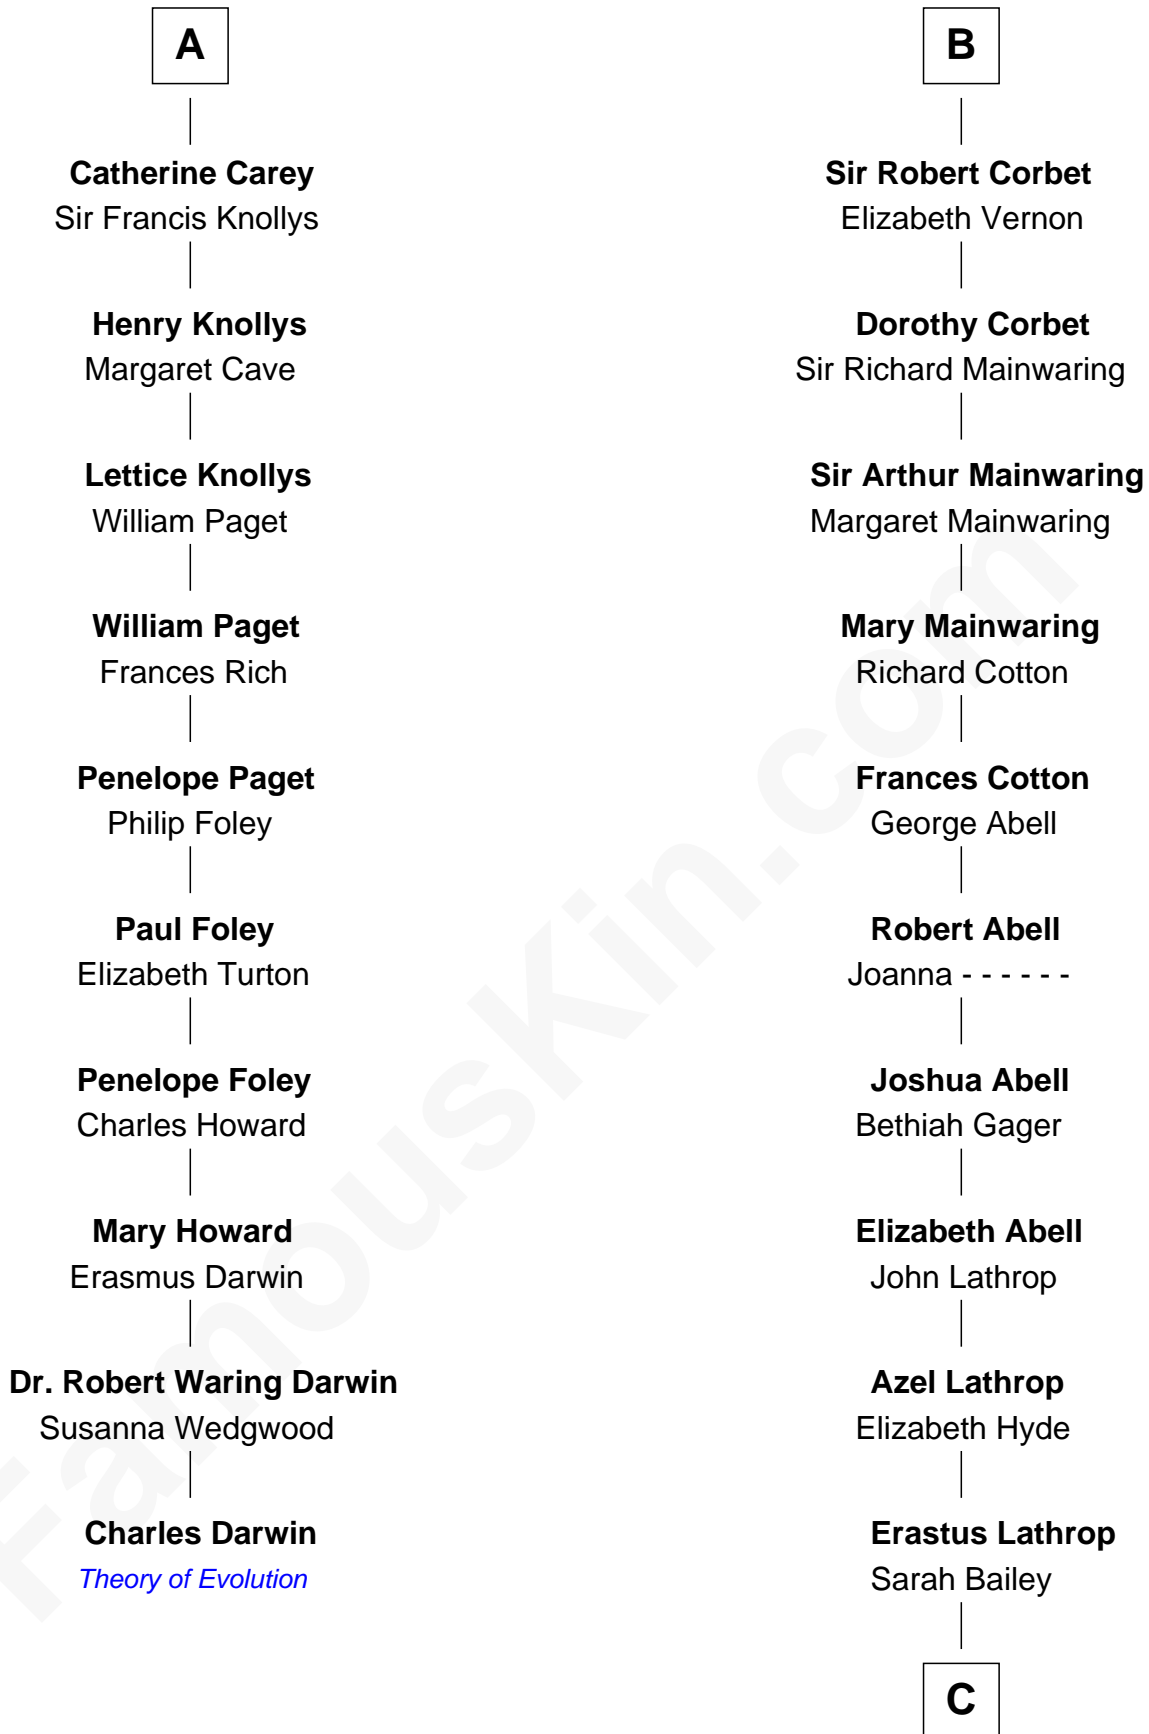

FamousKin.com Relationship Chart of

Charles Darwin

Theory of Evolution

16th cousin 3 times removed of

Marjorie Post

Founder of General Foods

C

Caroline Cushman Lathrop

Charles Rollin Post

Charles William Post

Elle Letitia Merriweather

Marjorie Post

Founder of General Foods

FamousKin.com