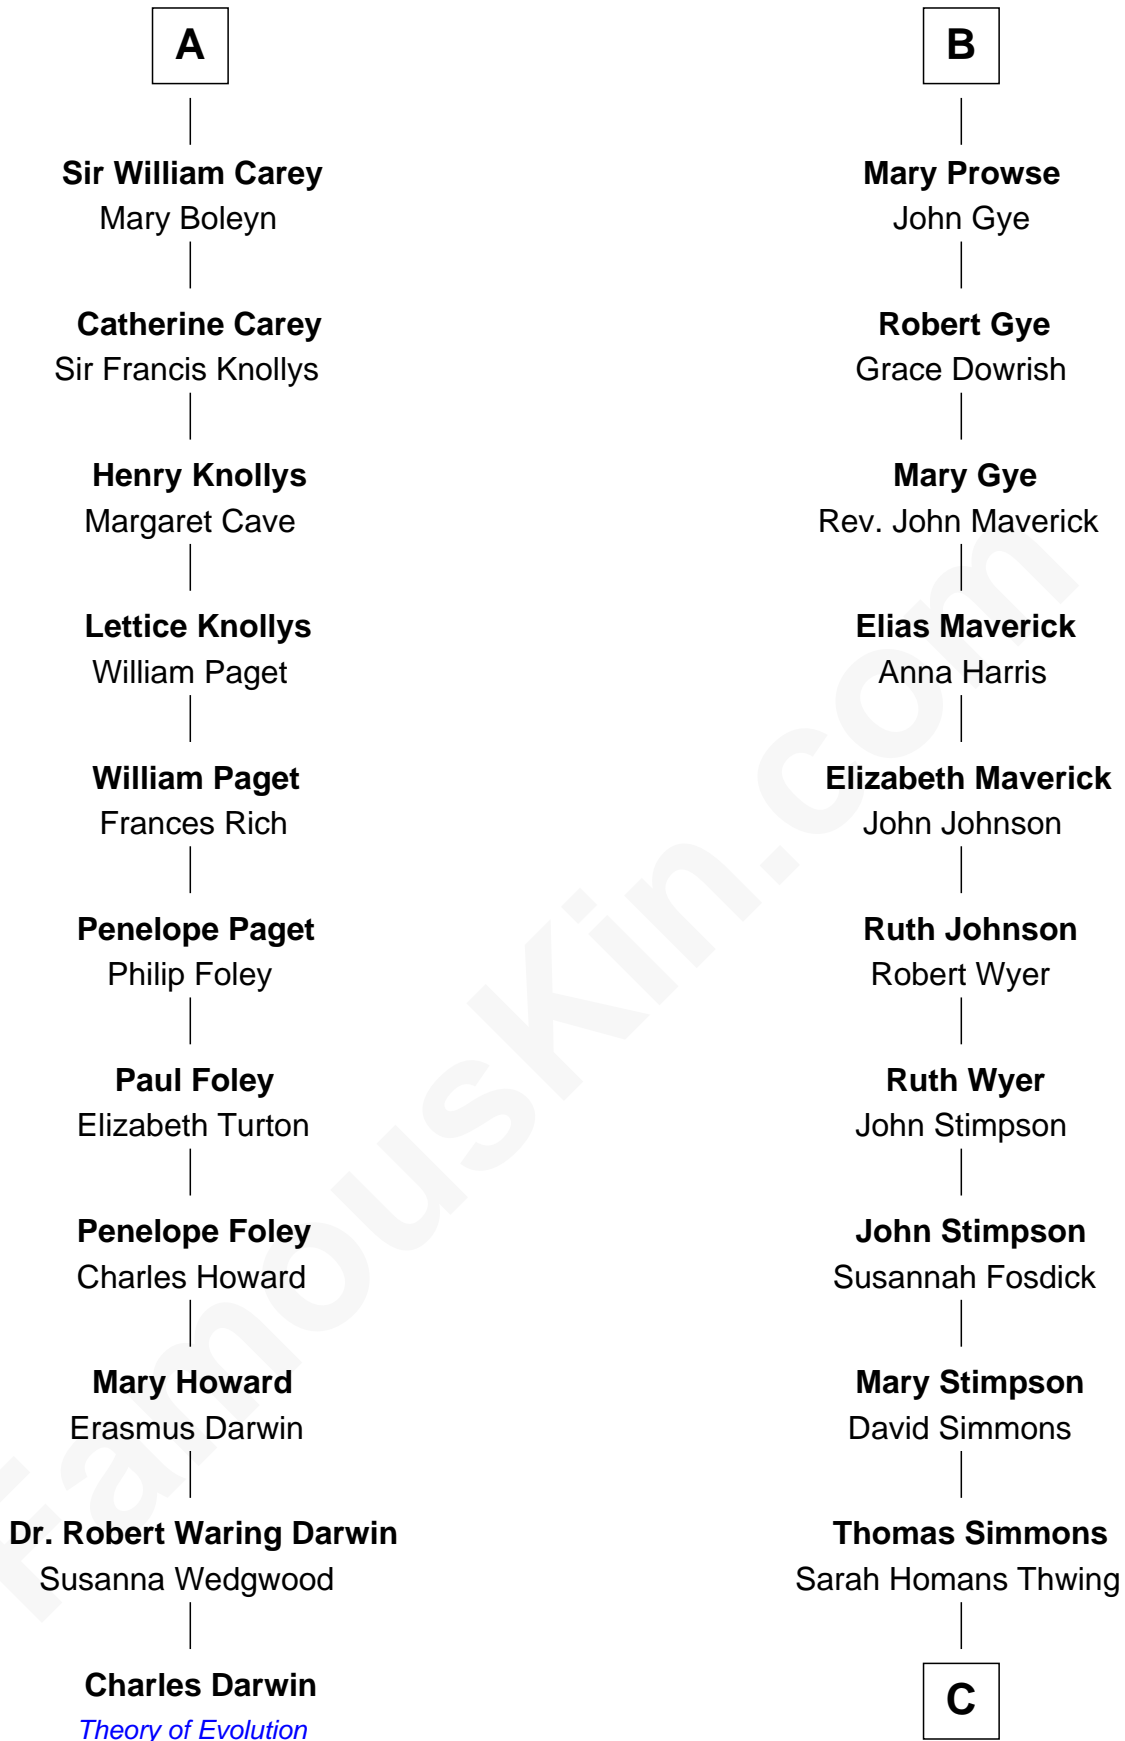

# FamousKin.com Relationship Chart of

**Charles Darwin**

*Theory of Evolution*

17th cousin 3 times removed of

**Pete Seeger**

*American Folk Singer*

**Sir Maurice de Berkeley**

Eve la Zouche

**C**

**Elsie Thwing Simmons**

Albert Adams

**Elsie Simmons Adams**

Charles Louis Seeger

**Charles Louis Seeger**

Constance de Clyver Edson

**Pete Seeger**

*American Folk Singer*

FamousKin.com