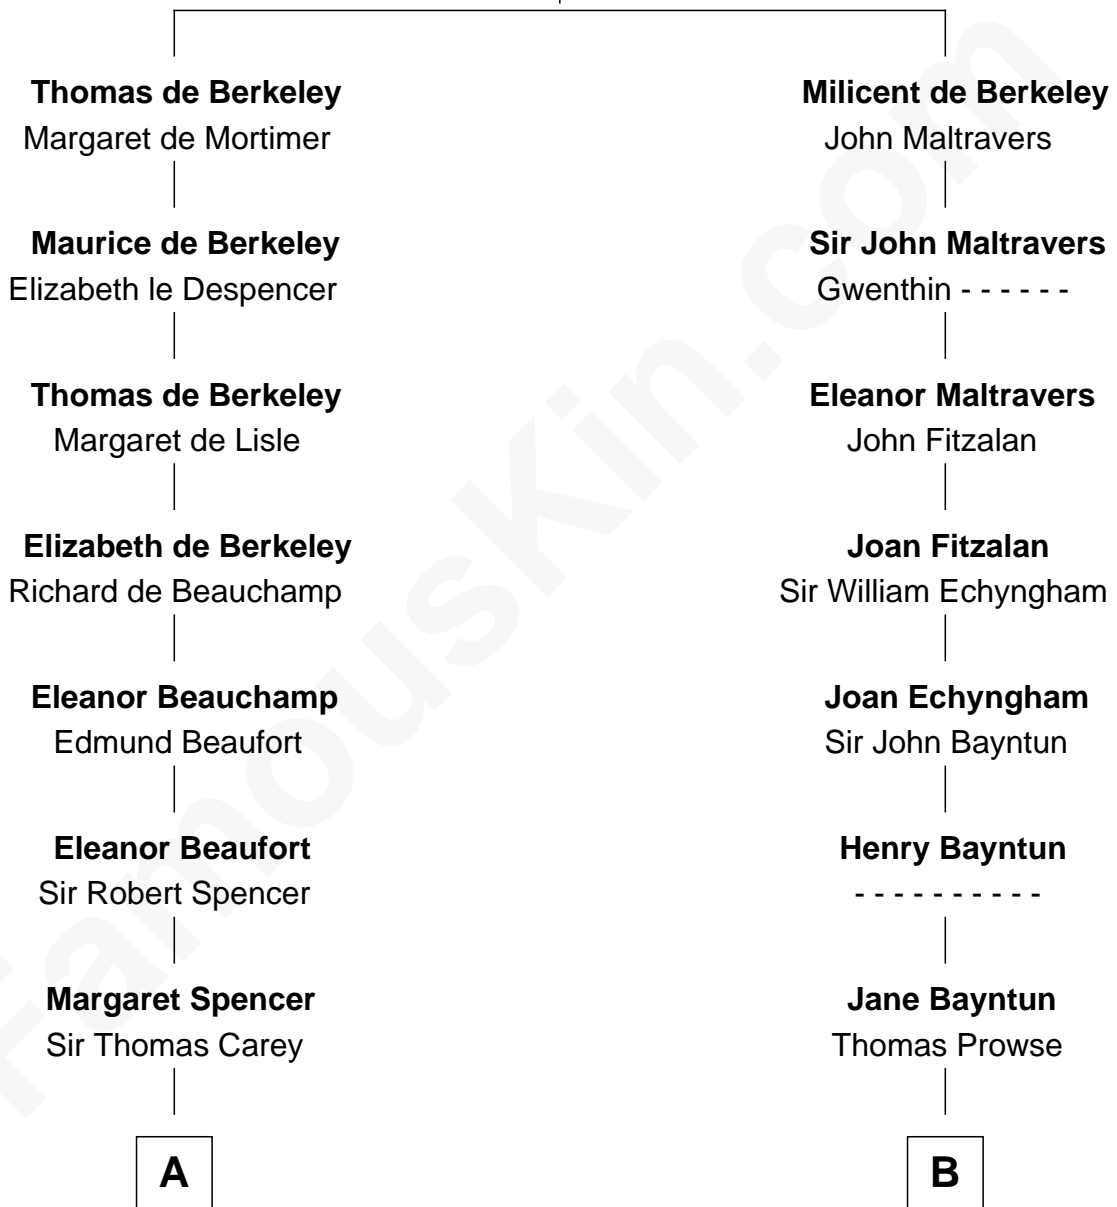

# FamousKin.com Relationship Chart of

**Charles Darwin**

*Theory of Evolution*

17th cousin 3 times removed of

**Pete Seeger**

*American Folk Singer*

**Sir Maurice de Berkeley**

Eve la Zouche

**C**

**Elsie Thwing Simmons**

Albert Adams

**Elsie Simmons Adams**

Charles Louis Seeger

**Charles Louis Seeger**

Constance de Clyver Edson

**Pete Seeger**

*American Folk Singer*

FamousKin.com