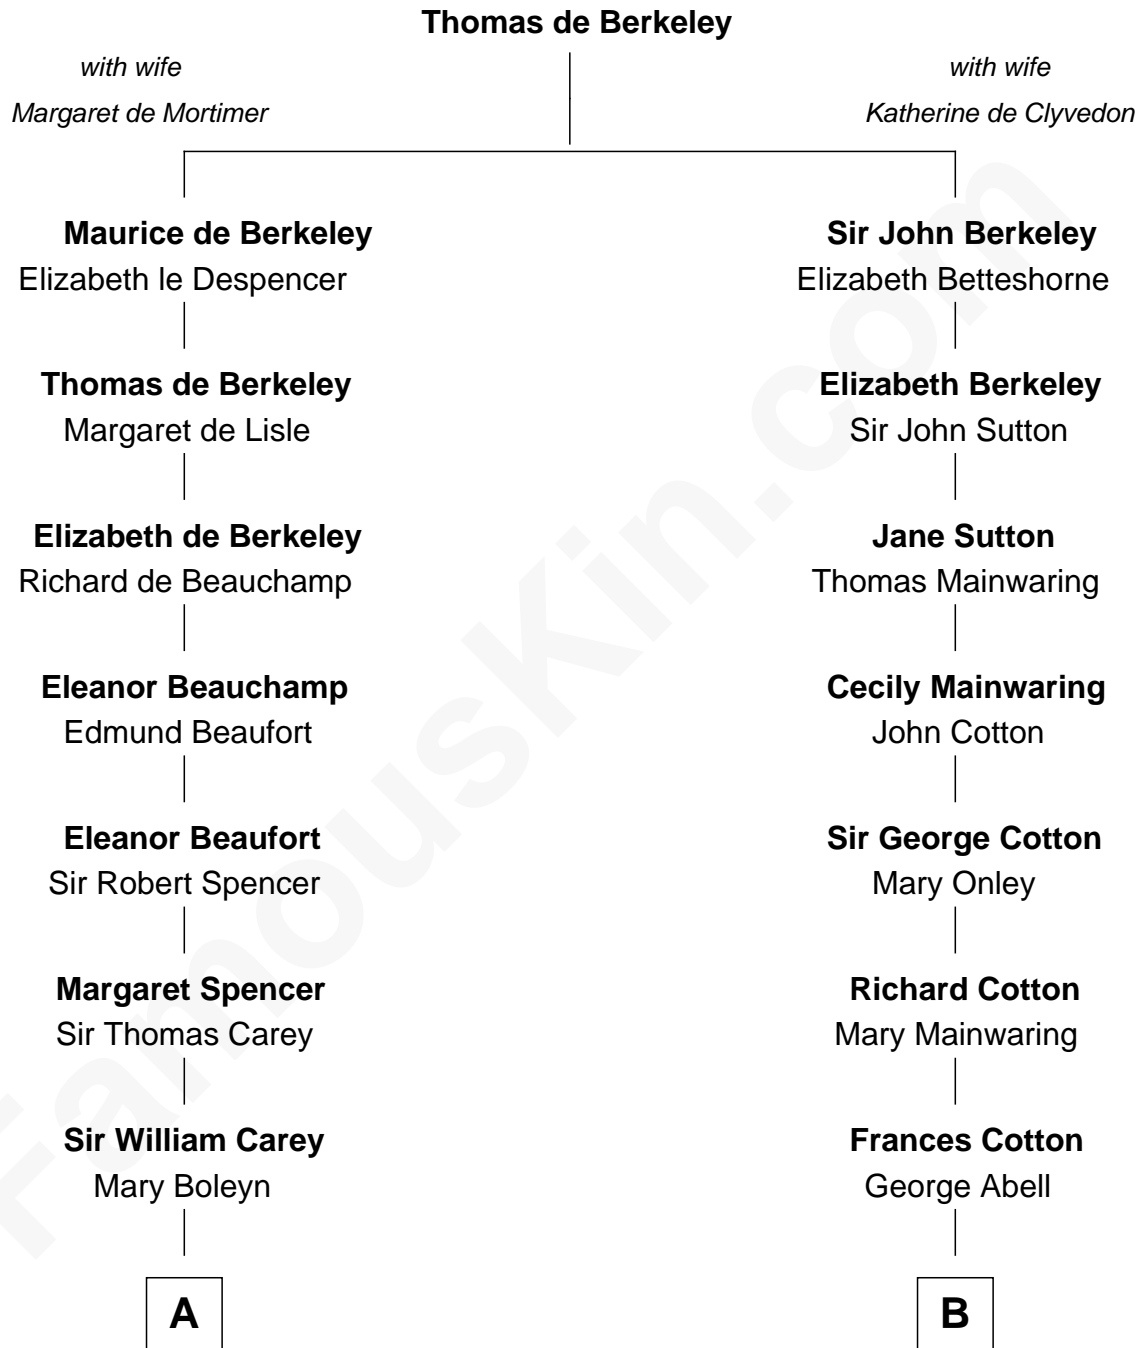

# FamousKin.com Relationship Chart of

**Charles Darwin**

*Theory of Evolution*

16th cousin 2 times removed of

**Adlai Stevenson III**

*U.S. Senator from Illinois*

**C**

**Ellen Borden**

Adlai Ewing Stevenson

**Adlai Stevenson III**

*U.S. Senator from Illinois*

FamousKin.com