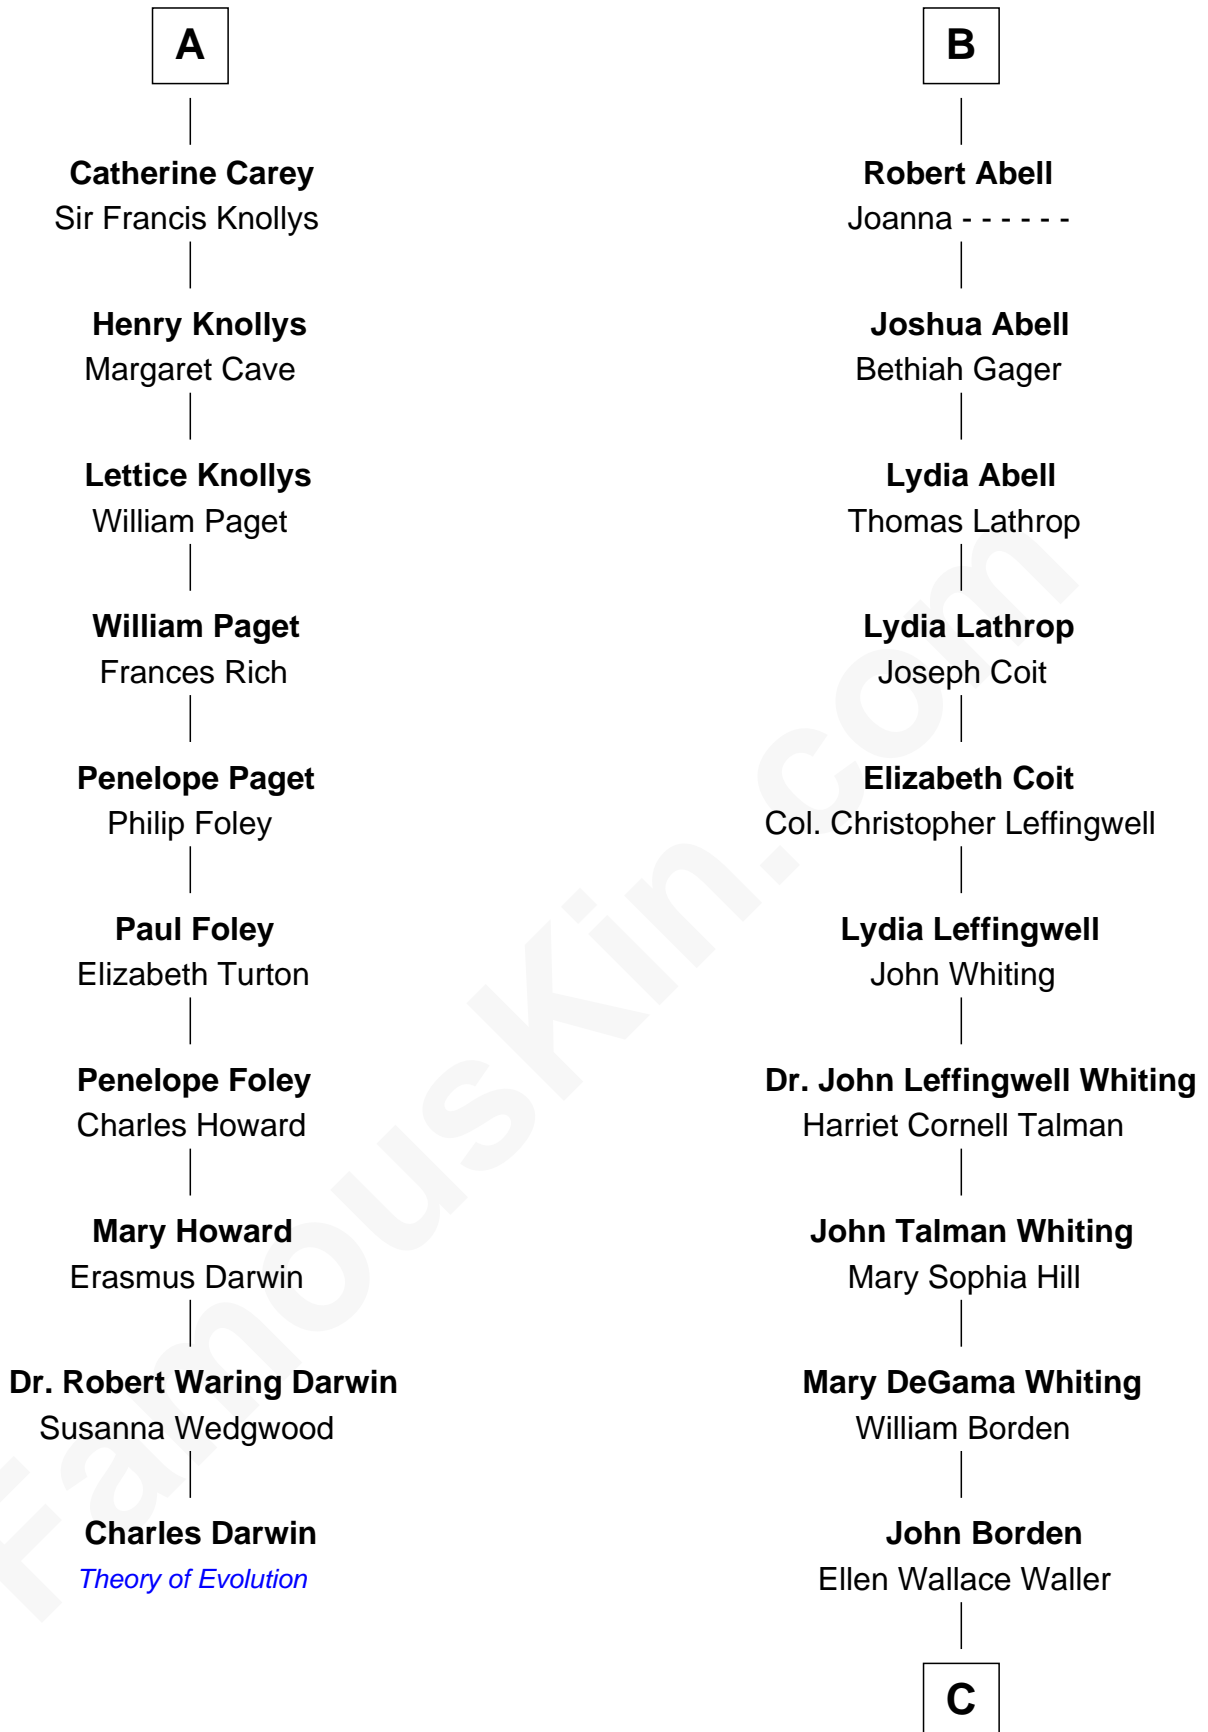

# FamousKin.com Relationship Chart of

**Charles Darwin**

*Theory of Evolution*

16th cousin 2 times removed of

**Adlai Stevenson III**

*U.S. Senator from Illinois*

**C**

**Ellen Borden**

Adlai Ewing Stevenson

**Adlai Stevenson III**

*U.S. Senator from Illinois*

FamousKin.com