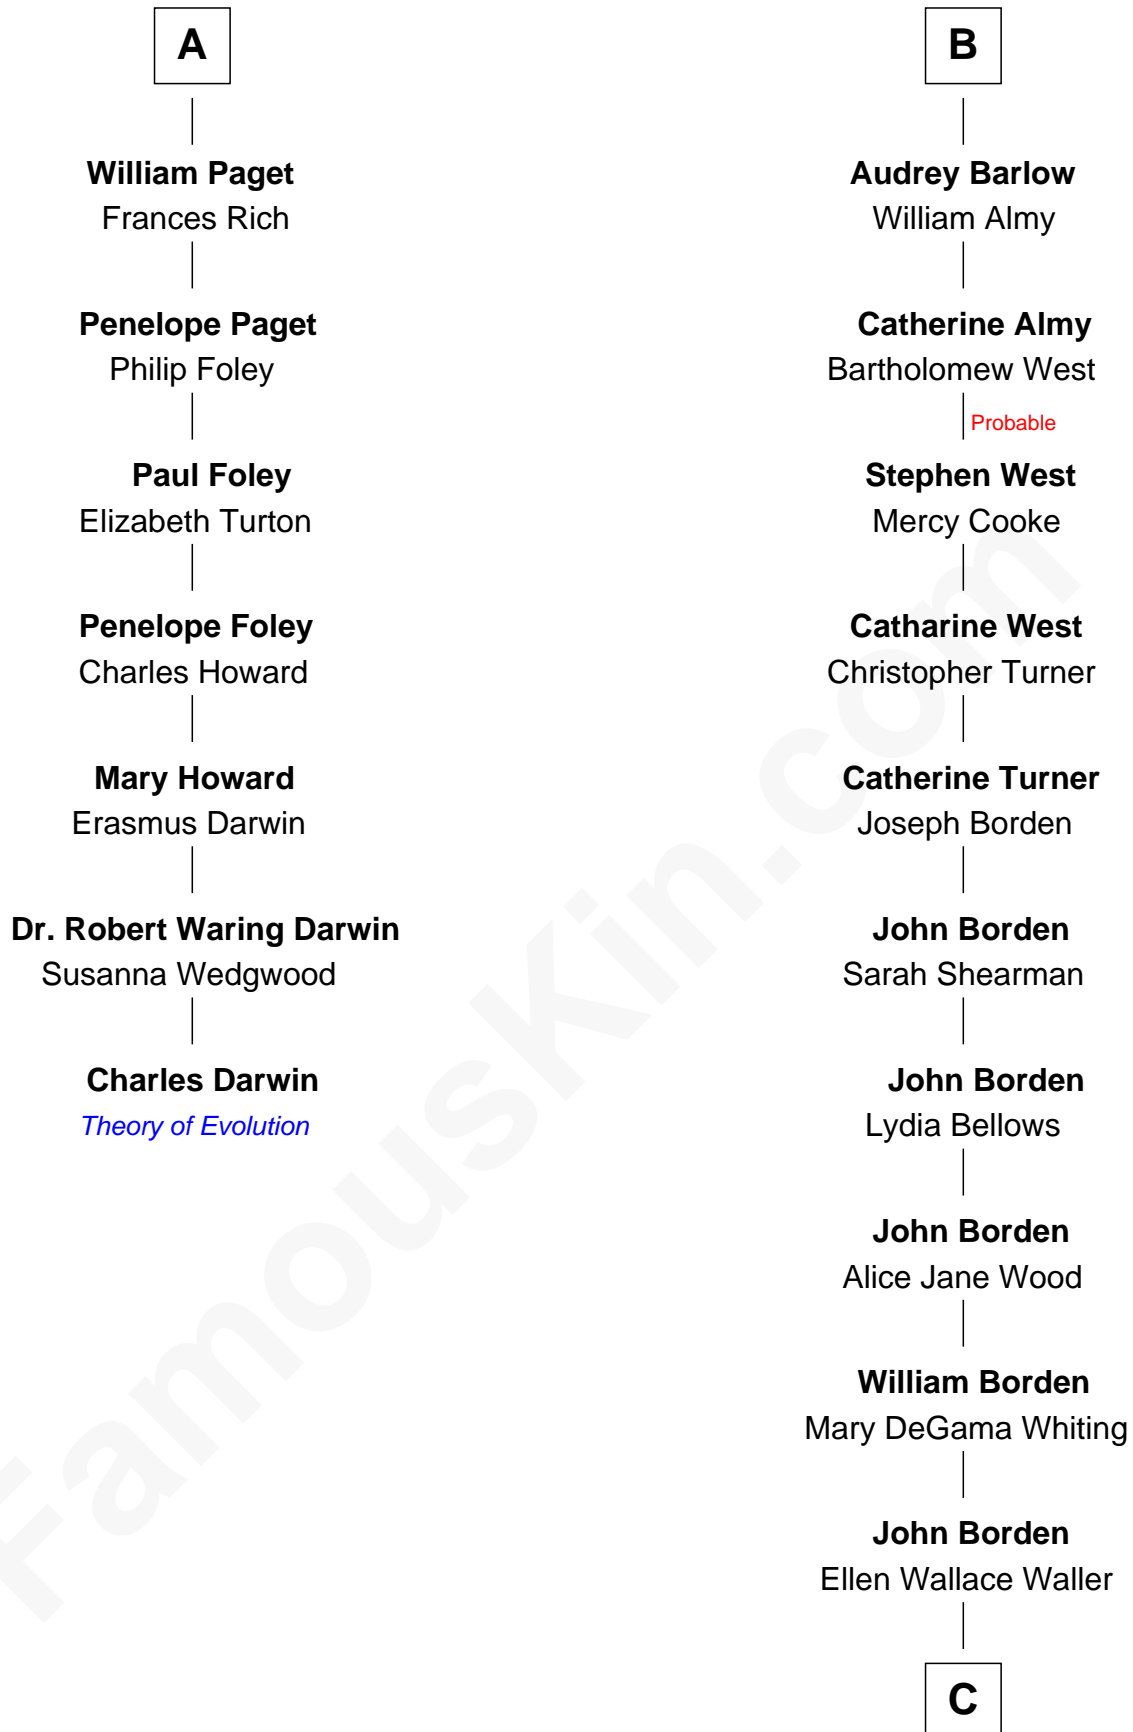

# FamousKin.com Relationship Chart of

**Charles Darwin**

*Theory of Evolution*

13th cousin 5 times removed of

**Adlai Stevenson III**

*U.S. Senator from Illinois*

**C**

**Ellen Borden**

Adlai Ewing Stevenson

**Adlai Stevenson III**

*U.S. Senator from Illinois*

FamousKin.com