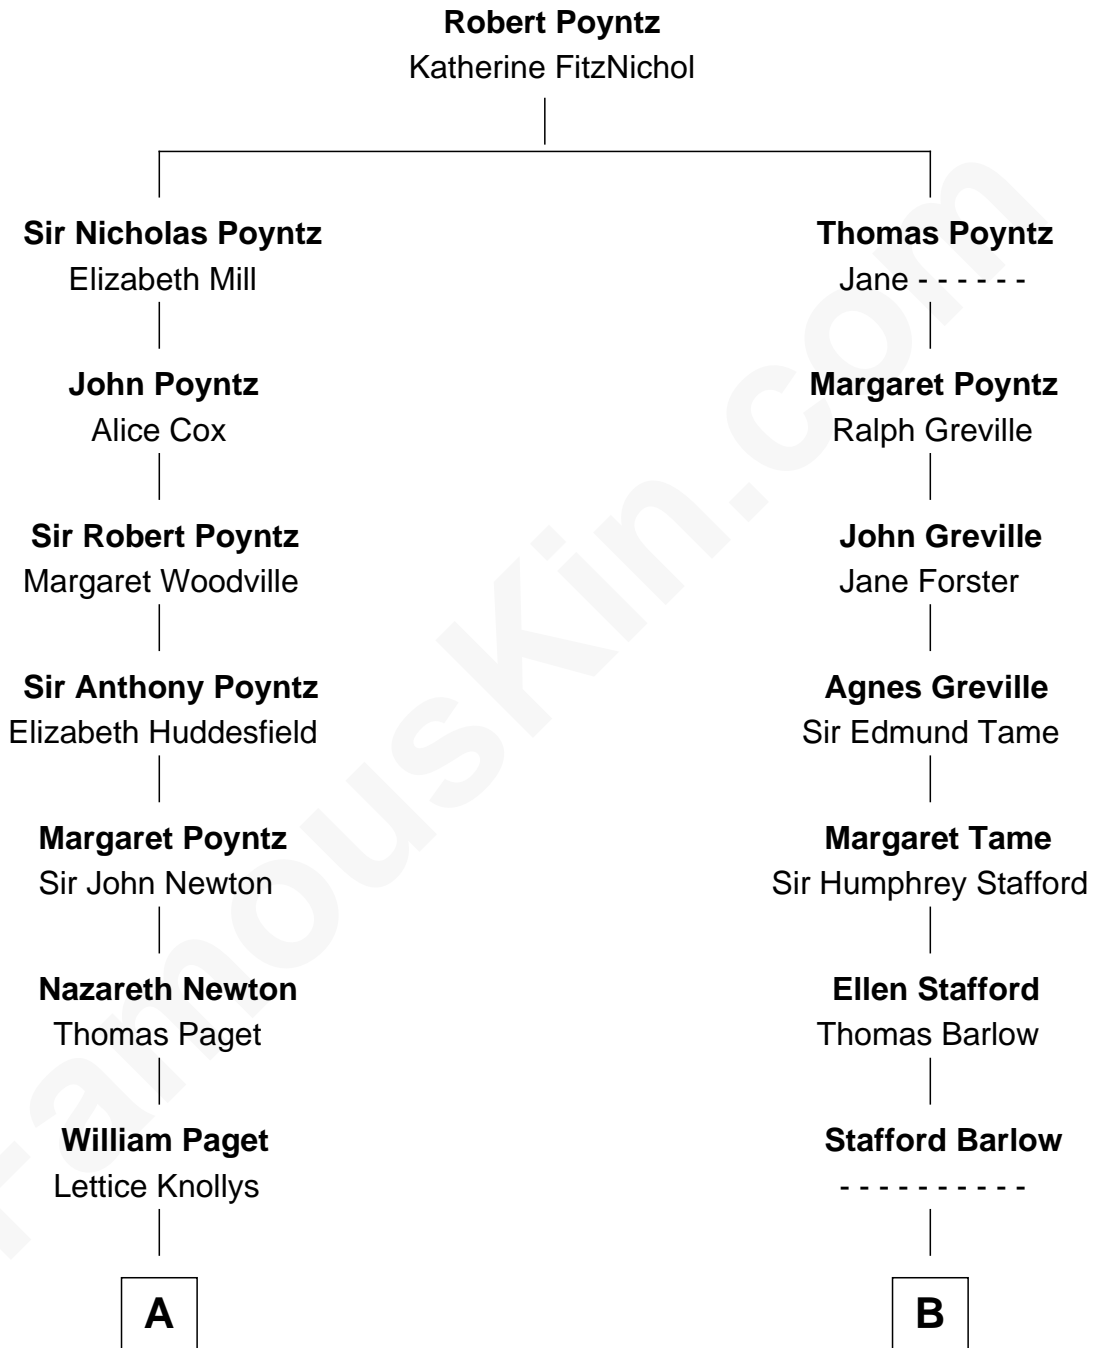

# FamousKin.com Relationship Chart of

**Charles Darwin**

*Theory of Evolution*

13th cousin 5 times removed of

**Adlai Stevenson III**

*U.S. Senator from Illinois*

**C**

**Ellen Borden**

Adlai Ewing Stevenson

**Adlai Stevenson III**

*U.S. Senator from Illinois*

FamousKin.com