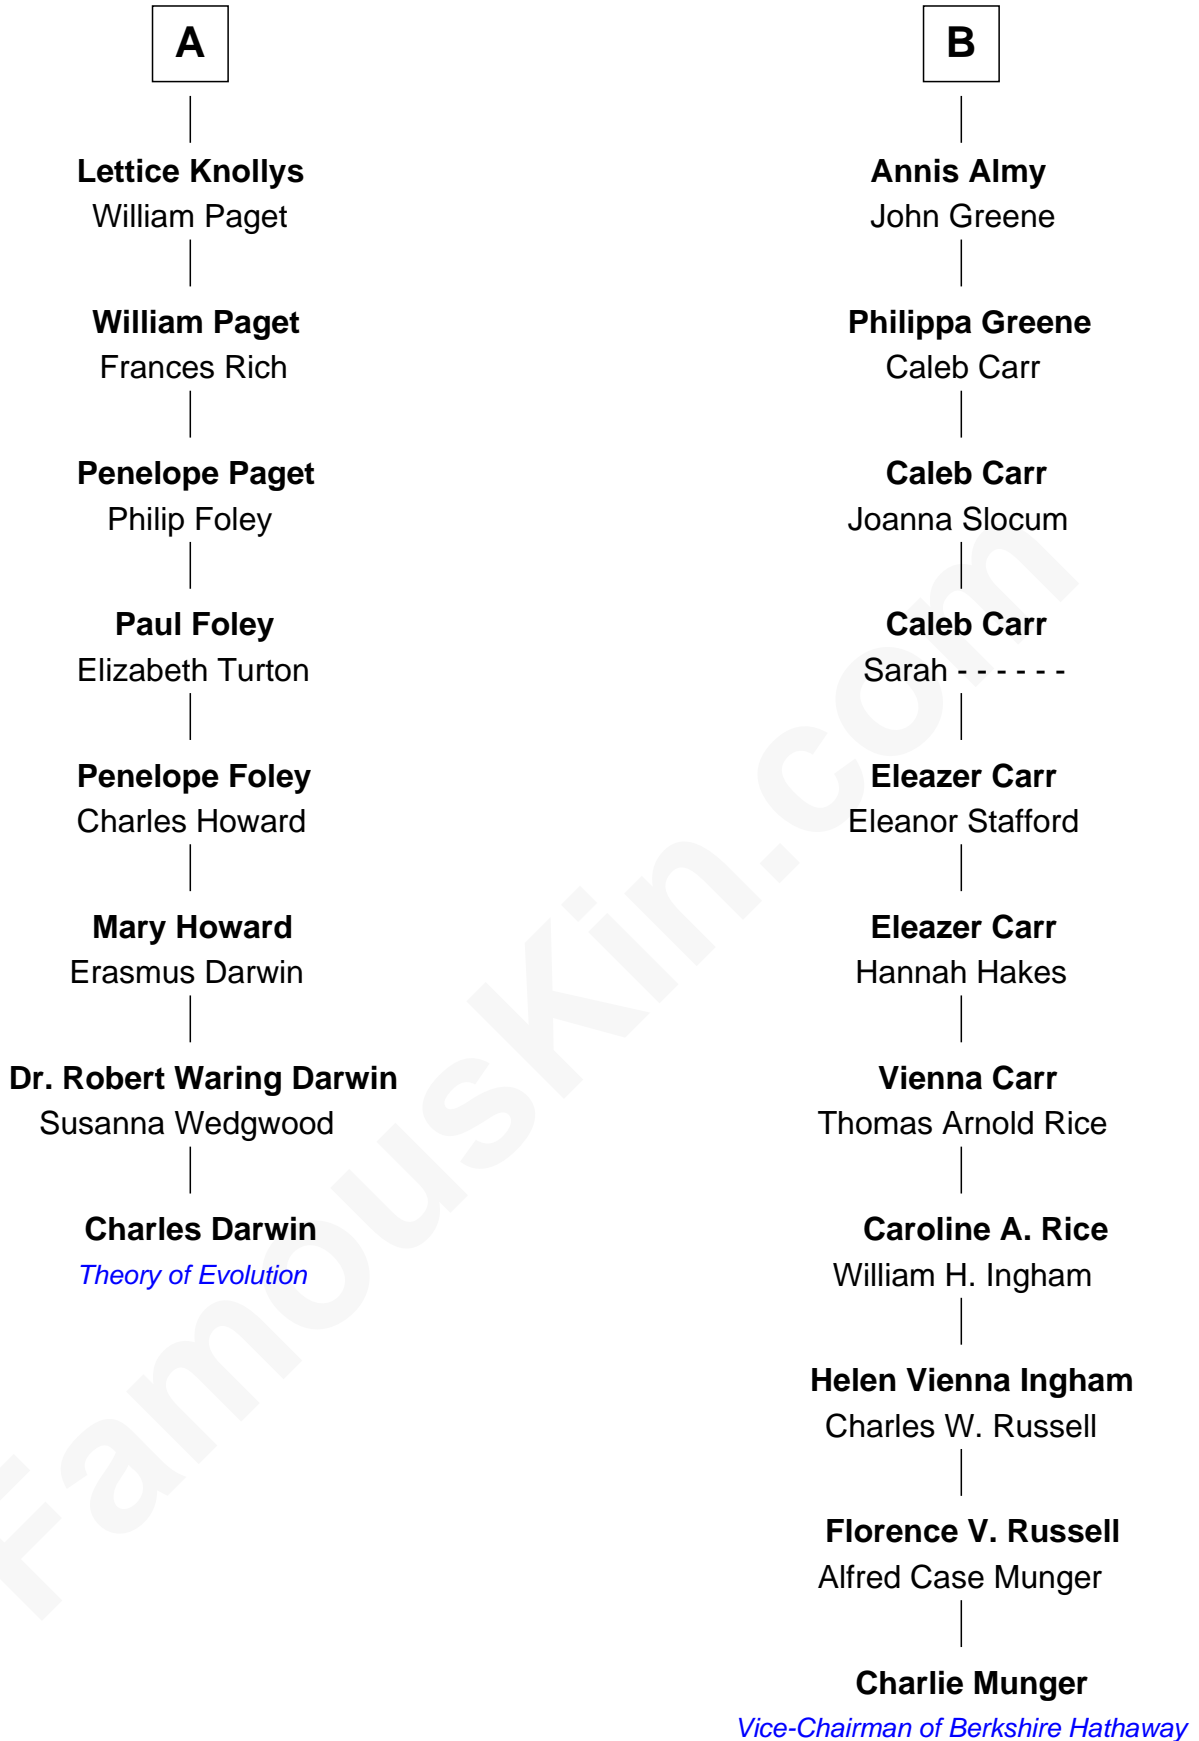

FamousKin.com Relationship Chart of

Charles Darwin

Theory of Evolution

14th cousin 3 times removed of

Charlie Munger

Vice-Chairman of Berkshire Hathaway

Katherine Pabenham

with husband
Sir William Cheney

Margaret Tame

Mary Boleyn

Sir William Carey

Ellen Stafford

Thomas Barlow

Catherine Carey

Sir Francis Knollys

Stafford Barlow

Henry Knollys

Margaret Cave

Audrey Barlow

William Almy

A

B

Charlie Munger photo by [Nick Webb](#) (CC BY 2.0)