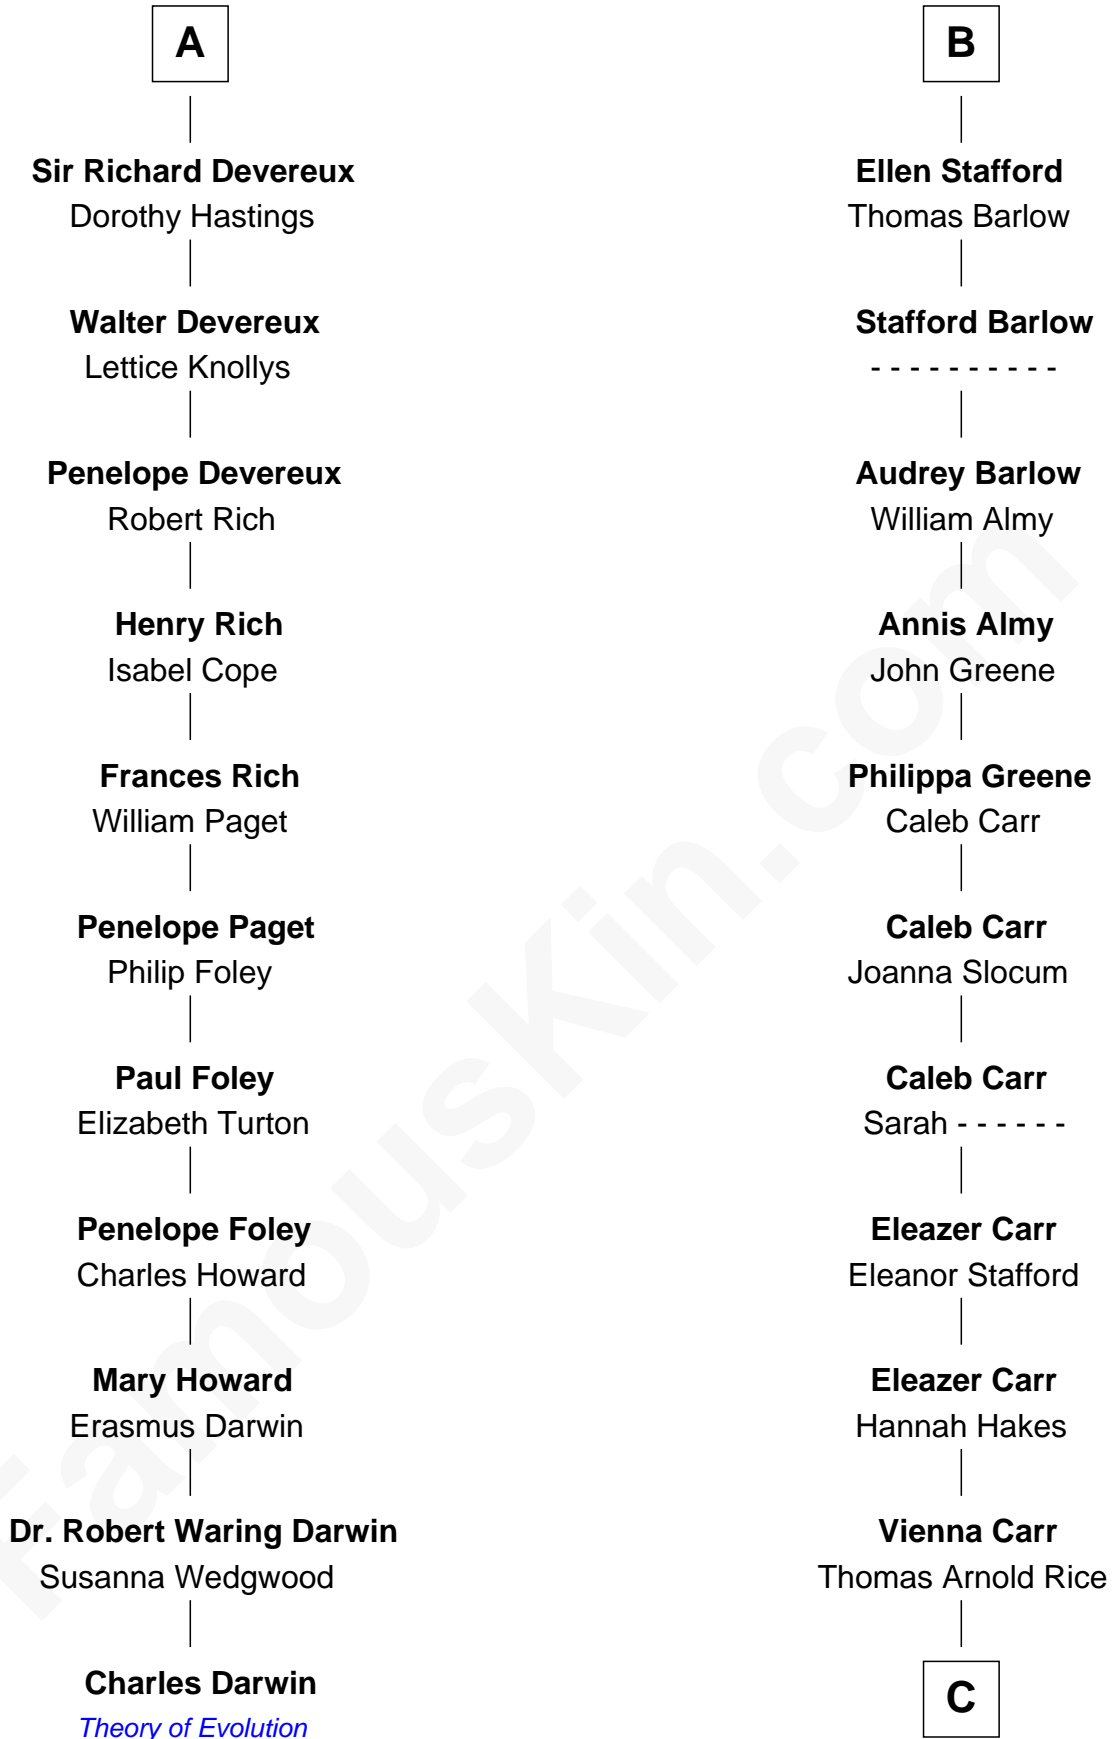

FamousKin.com Relationship Chart of

Charles Darwin

Theory of Evolution

17th cousin 3 times removed of

Charlie Munger

Vice-Chairman of Berkshire Hathaway

Ralph de Stafford

*with wife
Margaret de Audley*

Eleanor Aylesbury

Anne Ferrers

Sir Walter Devereux

Humphrey Stafford

Katherine Fray

John Devereux

Cecily Bouchier

Sir Humphrey Stafford

Margaret Fogge

Walter Devereux

Mary Grey

Sir Humphrey Stafford

Margaret Tame

A

B

C